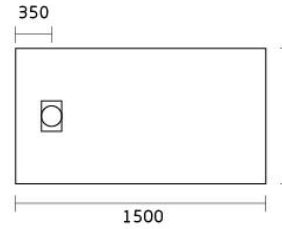

Innotech
Solutions

Technological Market Products SL

70ES SMC SHOWER TRAY

SLATE STONE SHOWER TRAY

- SMC-sheet molding compound
- Light weight
- Nature stone effective
- Easy Installation
- Available in more colors
- Available in more sizes