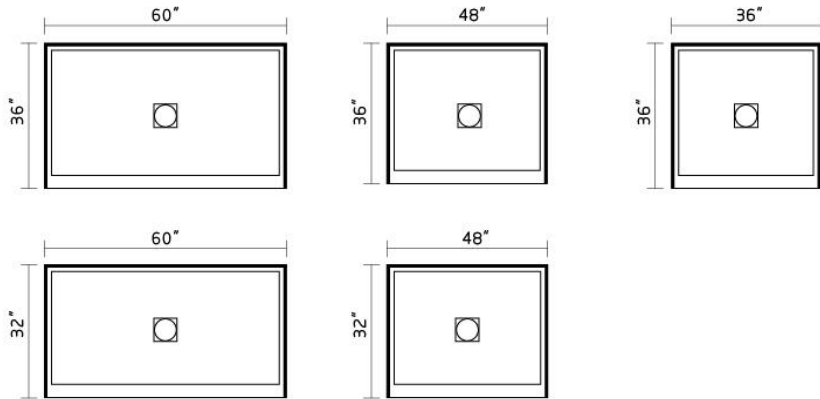

SMC SHOWER TRAY

- SMC-sheet molding compound
- Self supporting
- Light weight
- Low profile
- Easy Installation
- Available in more sizes