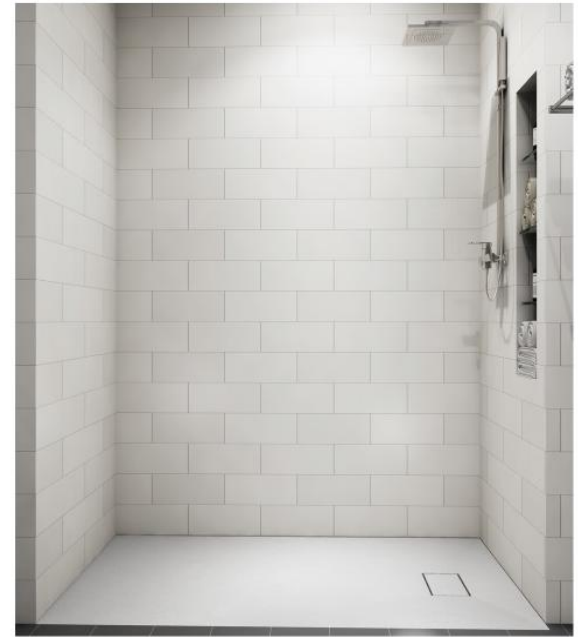

Can be cut to size

WET-ROOM WALL PANEL

TUB/SHOWER SURROUND

MATERIAL:

Introsul simulated tile shower surrounds are manufactured from SMC - sheet molding compound

INSTALLATION:

Simulated shower surrounds should be installed over moisture-resistant wall board or sound ceramic tile. To arrange for a trained professional to install your simulated tileshower surrounds, call your local sales representative.