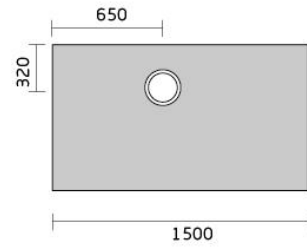

WET ROOM FORMS