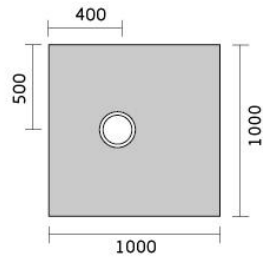

WET ROOM FORMS