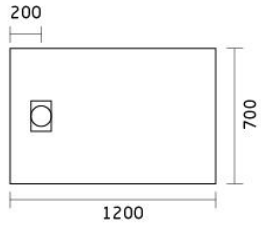

Innotech
Solutions

Technological Market Products SL

70ES SMC SHOWER TRAY

SLATE STONE SHOWER TRAY

- SMC-sheet molding compound
- Light weight
- Nature stone effective
- Easy Installation
- Available in more colors
- Available in more sizes