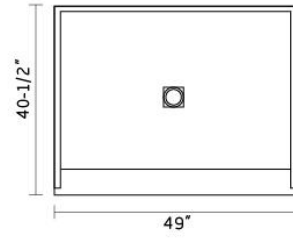

WET ROOM FORMS

Installation

Timber

Concrete

SMC TILE TRAY SYSTEM

- Self supporting
- Light weight
- Low profile
- Easy Installation
- Can be recessed into the floor
- Available in more sizes

▲ TG9090A SMC TILE TRAY