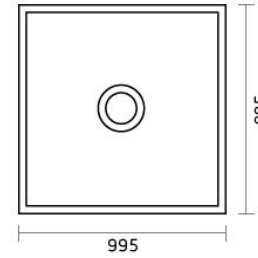

▲ TG9090C SMC TILE TRAY