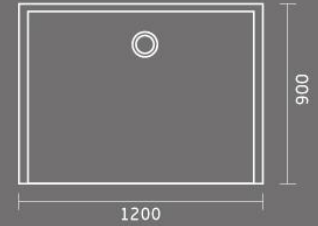

SMC SHOWER TRAY