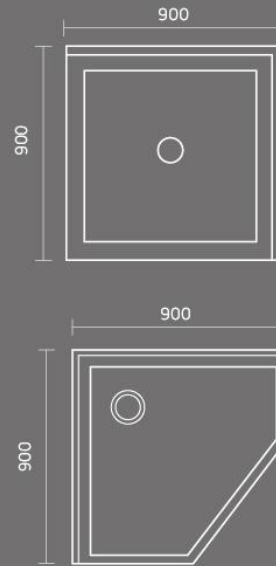

▲ GT-12090AT SMC SHOWER BASE

▲ GT-9090AT SMC SHOWER BASE

▲ GT-12090AUS SMC SLATE STONE SHOWER TRAY

▲ GT-9090ACS SMC SLATE STONE SHOWER TRAY

▲ GT-9090NC SMC SHOWER BASE

▲ GT-9090CN SMC SHOWER BASE

▲ GT9090AS SMC SHOWER BASE