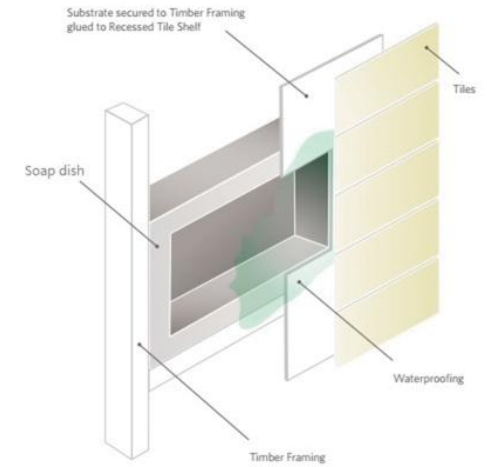

▲ TG1000A SMC TILE TRAY

▲ TG9090C SMC TILE TRAY

▲ TG1000C SMC TILE TRAY

▲ TG12090C SMC TILE TRAY

▲ TG12090A SMC TILE TRAY

▲ TG9090B SMC TILE TRAY

SMC TILE TRAY

- Self supporting
- Light weight
- Low profile
- Easy Installation
- 36mm 2,3,4 sided the flange
- Can be recessed into the floor
- Available in more sizes

▲ TG9090D SMC TILE TRAY

▲ SP-1627

▲ SP-1639

▲ SN-1614

▲ SN-1620

▲ SN-1620D

▲ SN-1605

▲ Shower niches can be any combination

SMC SHOWER NICHE

- Self supporting
- Light weight
- Can be recessed into the floor
- Available in more sizes
- Available in more combinations

WET-ROOM WALL PANEL

WET-ROOM WALL PANEL

TUB/SHOWER SURROUND INCLUDES

- One back panel
- Two side panels

TUB/SHOWER SURROUND

MATERIAL:

Introsul simulated tile shower surrounds are manufactured from SMC - sheet molding compound

INSTALLATION:

Simulated shower surrounds should be installed over moisture-resistant wall board or sound ceramic tile. To arrange for a trained professional to install your simulated tile shower surrounds, call your local sales representative.