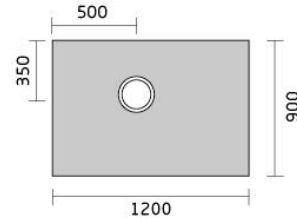

WET ROOM FORMS