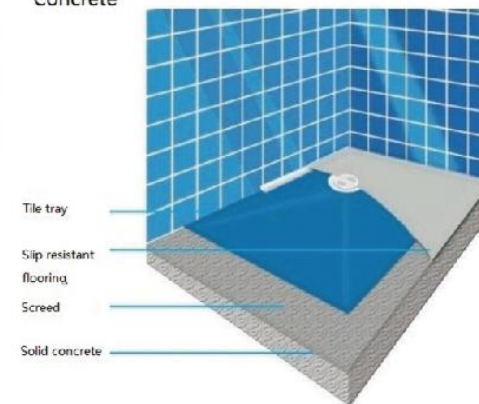

SMC SHOWER TRAY

- Sheet molding compound
- ABS white waste
- Low profile
- Self-supporting
- Light weight
- Easy Installation
- Available in more sizes

WET ROOM FORMS

Save You Time And Money

▲ WF-15082 SMC WET ROOM FORM

WET ROOM FORMS

Installation

Timber

Concrete

SMC TILE TRAY SYSTEM

- Self supporting
- Light weight
- Low profile
- Easy Installation
- Can be recessed into the floor
- Available in more sizes

▲ TG9090A SMC TILE TRAY

▲ TG1000A SMC TILE TRAY

▲ TG9090C SMC TILE TRAY

▲ TG1000C SMC TILE TRAY

▲ TG12090C SMC TILE TRAY

▲ TG12090A SMC TILE TRAY

▲ TG9090B SMC TILE TRAY

SMC TILE TRAY

- Self supporting
- Light weight
- Low profile
- Easy Installation
- 36mm 2,3,4 sided the flange
- Can be recessed into the floor
- Available in more sizes