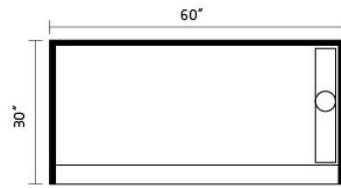

SMC SHOWER TRAY