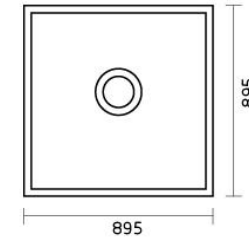

▲ TG9090C SMC TILE TRAY