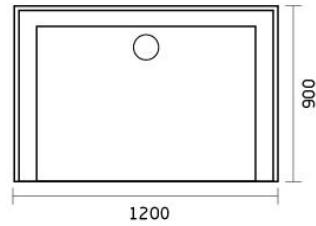

▲ GT-9090ACS SMC SLATE STONE SHOWER TRAY