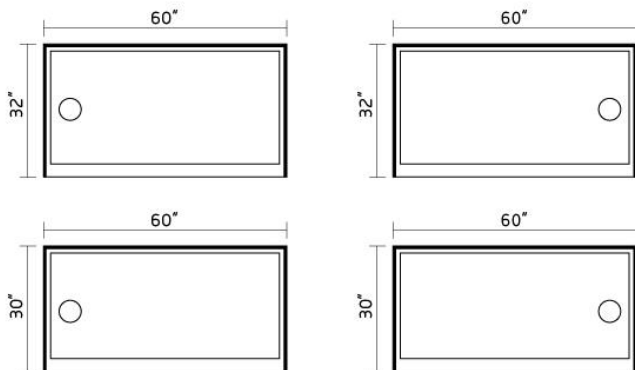

SMC SHOWER TRAY

- SMC-sheet molding compound
- Self supporting
- Light weight
- Low profile
- Easy Installation
- Available in more sizes

Easy
Installation

Slip Resistant
Texture

5 YEARS
Warranty

▲ GTC-6036L SMC SHOWER BASE