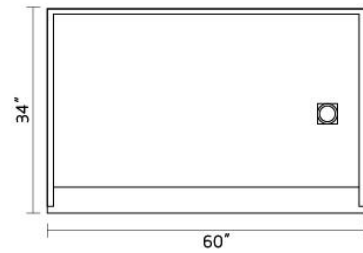

WET ROOM FORMS

Installation

Timber

Concrete

SMC TILE TRAY SYSTEM

- Self supporting
- Light weight
- Low profile
- Easy Installation
- Can be recessed into the floor
- Available in more sizes

▲ TG9090A SMC TILE TRAY