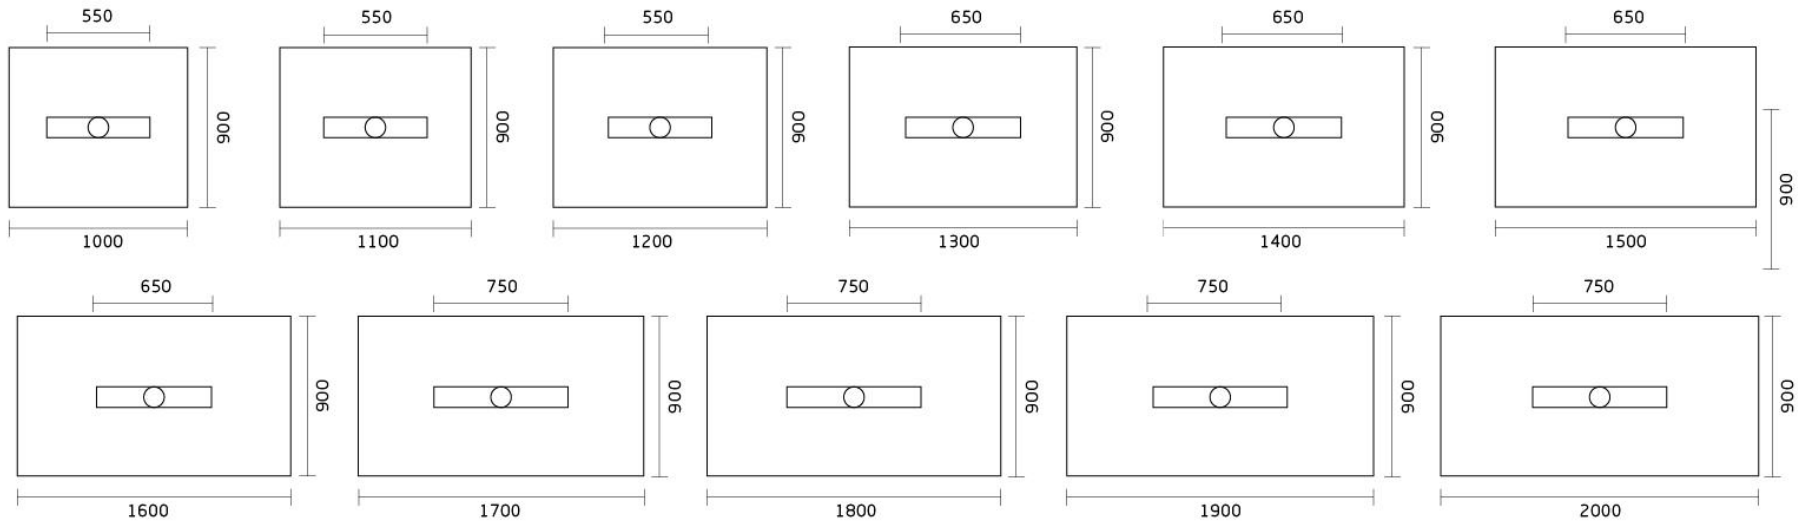

▲ GT-18080C SMC SLATE STONE SHOWER TRAY

80C SMC SHOWER TRAY

SLATE STONE SHOWER TRAY

- SMC-sheet molding compound
- Light weight
- Nature stone effective
- Easy Installation
- Available in more colors
- Available in more sizes