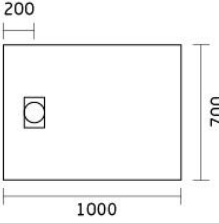

Innotech
Solutions

Technological Market Products SL

70ES SMC SHOWER TRAY

SLATE STONE SHOWER TRAY

- SMC-sheet molding compound
- Light weight
- Nature stone effective
- Easy Installation
- Available in more colors
- Available in more sizes