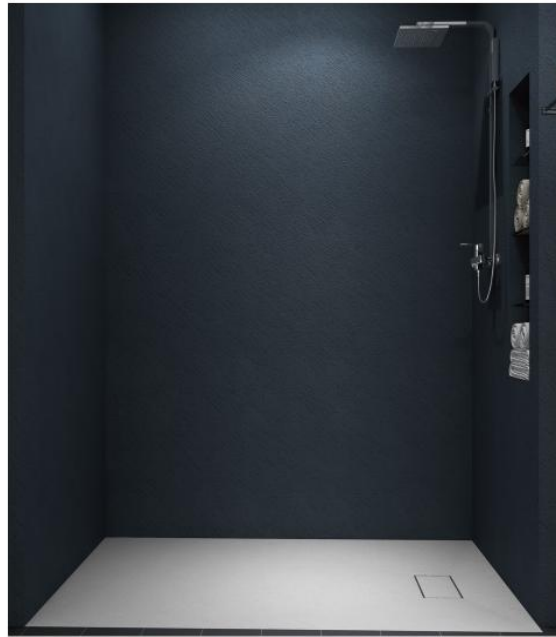

Can be cut to size

WET-ROOM WALL PANEL

TUB/SHOWER SURROUND

MATERIAL:

Introsul simulated tile shower surrounds are manufactured from SMC - sheet molding compound

INSTALLATION:

Simulated shower surrounds should be installed over moisture-resistant wall board or sound ceramic tile. To arrange for a trained professional to install your simulated tileshower surrounds, call your local sales representative.