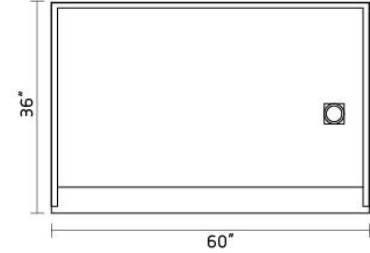

WET ROOM FORMS

Installation

Timber

Concrete

SMC TILE TRAY SYSTEM

- Self supporting
- Light weight
- Low profile
- Easy Installation
- Can be recessed into the floor
- Available in more sizes

▲ TG9090A SMC TILE TRAY