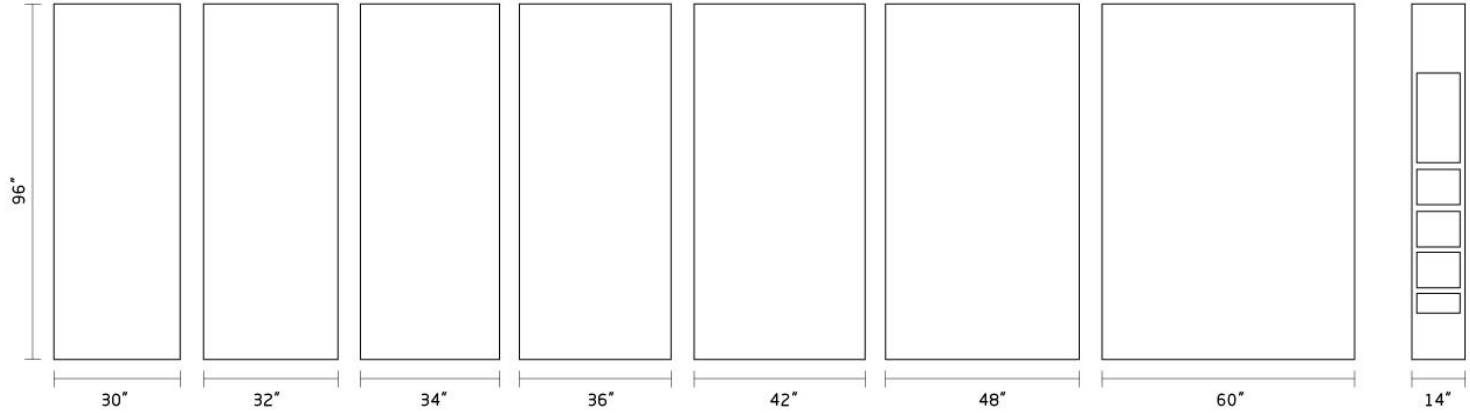

WET-ROOM WALL PANEL

TUB/SHOWER SURROUND INCLUDES

- One back panel
- Two side panels

TUB/SHOWER SURROUND

MATERIAL:

Introsul simulated tile shower surrounds are manufactured from SMC - sheet molding compound

INSTALLATION:

Simulated shower surrounds should be installed over moisture-resistant wall board or sound ceramic tile. To arrange for a trained professional to install your simulated tile shower surrounds, call your local sales representative.

Easy
Installation

Slip Resistant
Texture

5 YEARS
Warranty

Premium
Quality