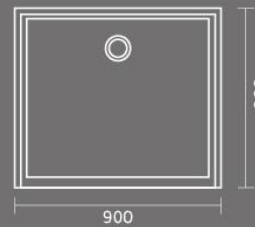

▲ GT-12090AT SMC SHOWER BASE

▲ GT-9090AT SMC SHOWER BASE

▲ GT-12090AUS SMC SLATE STONE SHOWER TRAY

▲ GT-9090ACS SMC SLATE STONE SHOWER TRAY

▲ GT-9090NC SMC SHOWER BASE

▲ GT-9090CN SMC SHOWER BASE

▲ GT9090AS SMC SHOWER BASE