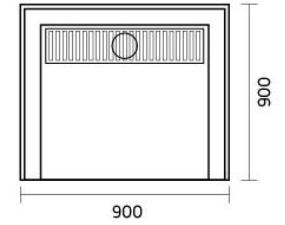

▲ GT-12090AUS SMC SLATE STONE SHOWER TRAY