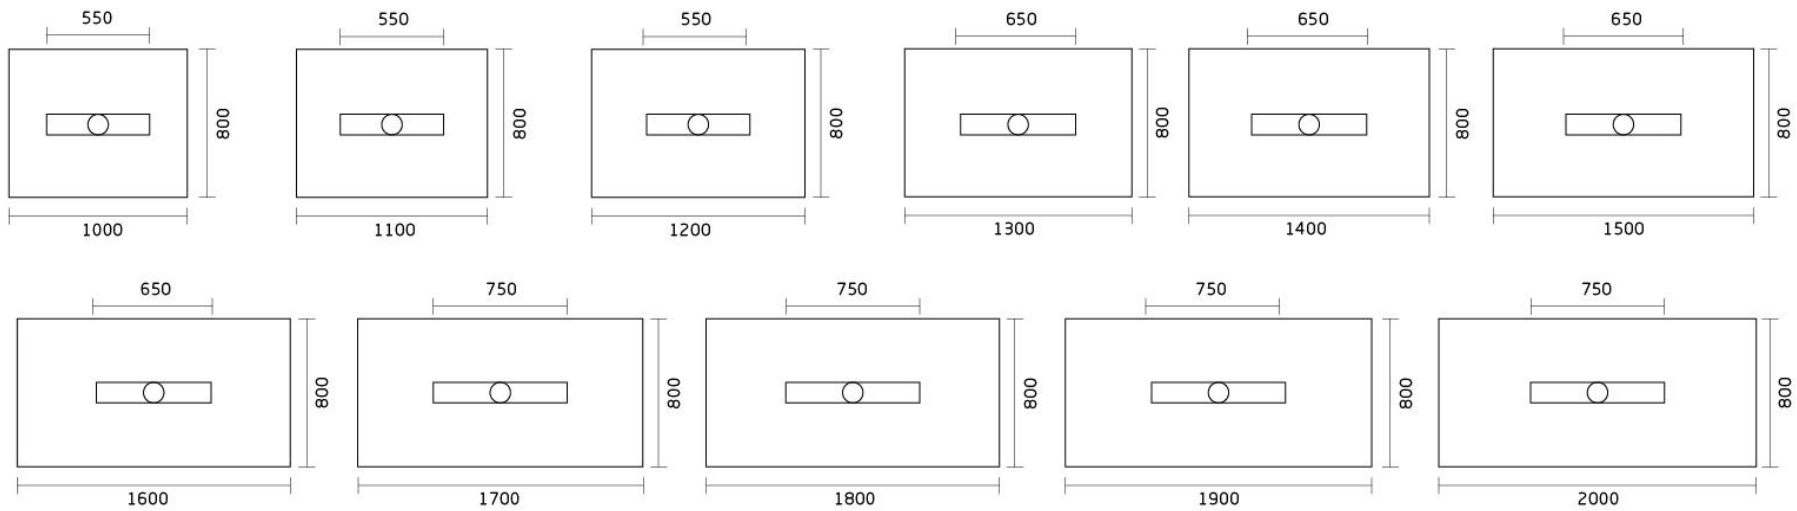

Can be cut to size

▲ GT-200100ES SMC SLATE STONE SHOWER TRAY

100C SMC SHOWER TRAY

70C SMC SHOWER TRAY

SLATE STONE SHOWER TRAY

- SMC-sheet molding compound
- Light weight
- Nature stone effective
- Easy Installation
- Available in more colors
- Available in more sizes