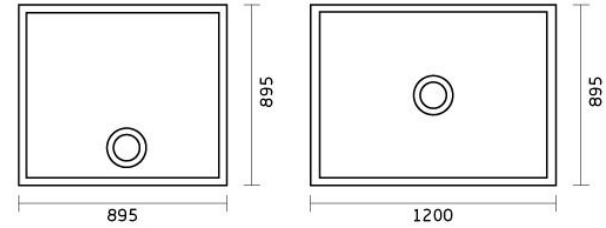

▲ TG1000A SMC TILE TRAY

▲ TG9090C SMC TILE TRAY

▲ TG1000C SMC TILE TRAY

▲ TG12090C SMC TILE TRAY

▲ TG12090A SMC TILE TRAY

▲ TG9090B SMC TILE TRAY

SMC TILE TRAY

- Self supporting
- Light weight
- Low profile
- Easy Installation
- 36mm 2,3,4 sided the flange
- Can be recessed into the floor
- Available in more sizes