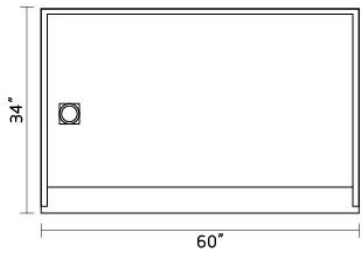

WET ROOM FORMS

Installation

Timber

Concrete

SMC TILE TRAY SYSTEM

- Self supporting
- Light weight
- Low profile
- Easy Installation
- Can be recessed into the floor
- Available in more sizes

▲ TG9090A SMC TILE TRAY