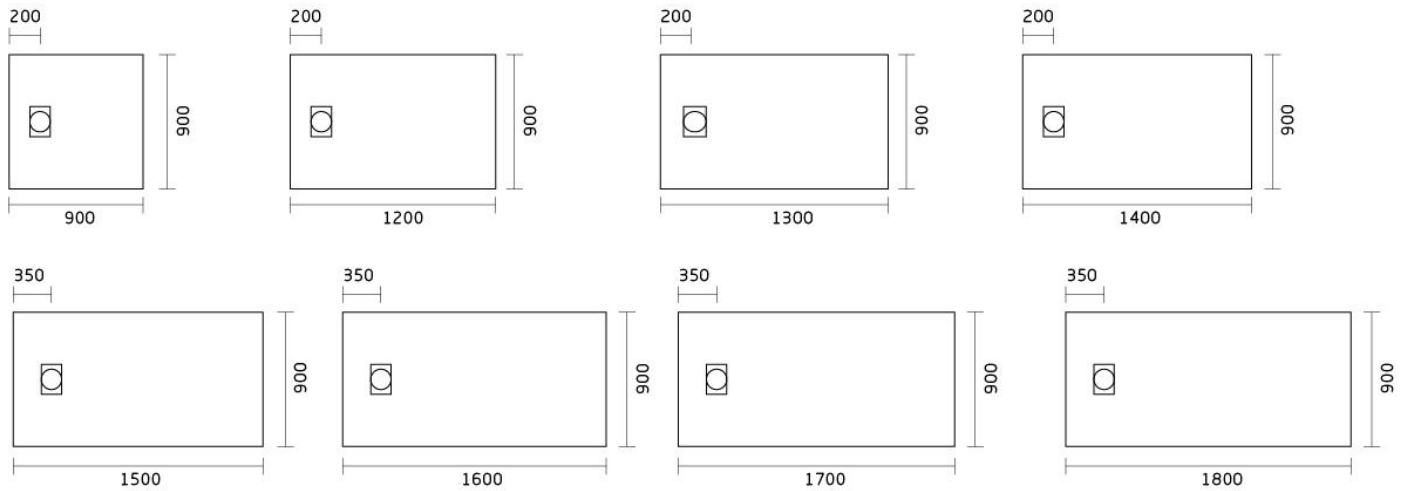

90E CLASSIC SHOWER TRAY

▲ GT-18090E SHOWER TRAY

- SMC-sheet molding compound
- Light weight
- Classic glossy finish
- Easy Installation
- Available in more colors
- Available in more sizes