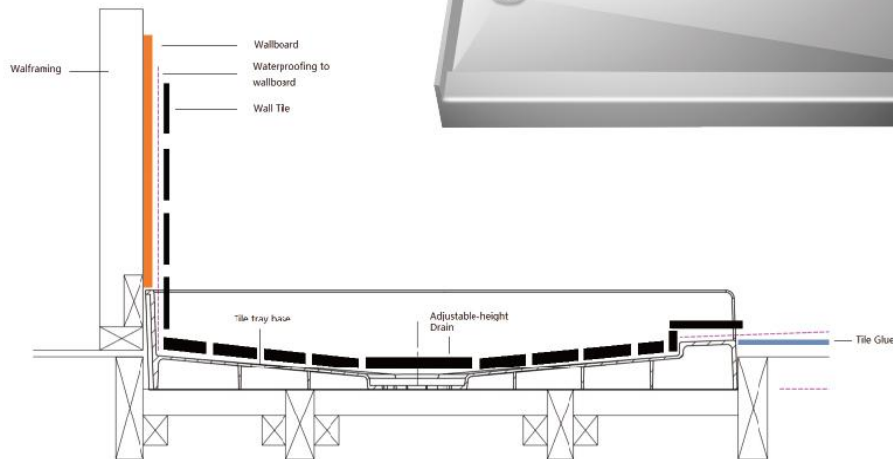

WET ROOM FORMS

Installation

Timber

Concrete

SMC TILE TRAY SYSTEM

- Self supporting
- Light weight
- Low profile
- Easy Installation
- Can be recessed into the floor
- Available in more sizes

▲ TG9090A SMC TILE TRAY

▲ TG1000A SMC TILE TRAY

▲ TG9090C SMC TILE TRAY

▲ TG1000C SMC TILE TRAY

▲ TG12090C SMC TILE TRAY

▲ TG12090A SMC TILE TRAY

▲ TG9090B SMC TILE TRAY

SMC TILE TRAY

- Self supporting
- Light weight
- Low profile
- Easy Installation
- 36mm 2,3,4 sided the flange
- Can be recessed into the floor
- Available in more sizes