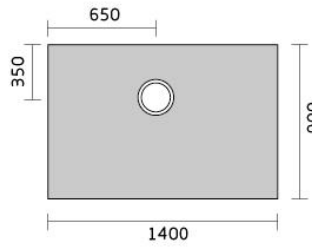

WET ROOM FORMS