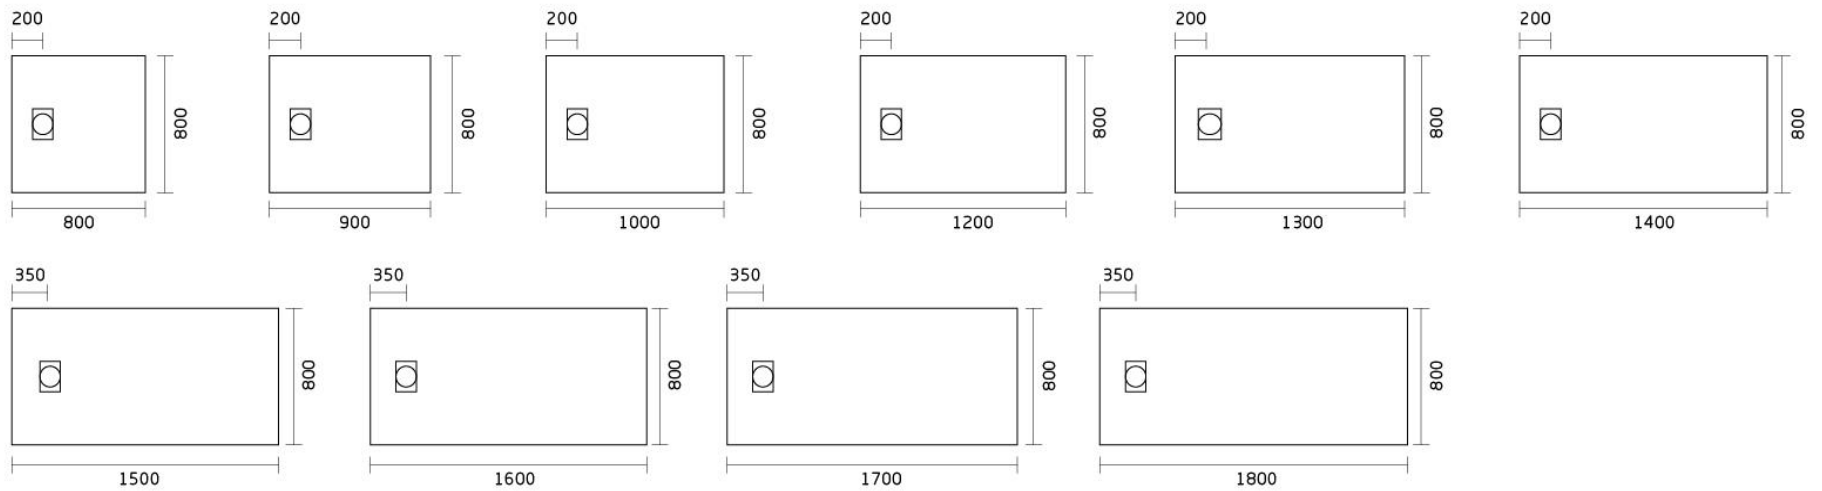

Innotech
Solutions

Technological Market Products SL

70ES SMC SHOWER TRAY

SLATE STONE SHOWER TRAY

- SMC-sheet molding compound
- Light weight
- Nature stone effective
- Easy Installation
- Available in more colors
- Available in more sizes

80ES SMC SHOWER TRAY

SLATE STONE SHOWER TRAY

- SMC-sheet molding compound
- Light weight
- Nature stone effective
- Easy Installation
- Available in more colors
- Available in more sizes

▲ GT-10080ES SMC SLATE STONE SHOWER TRAY