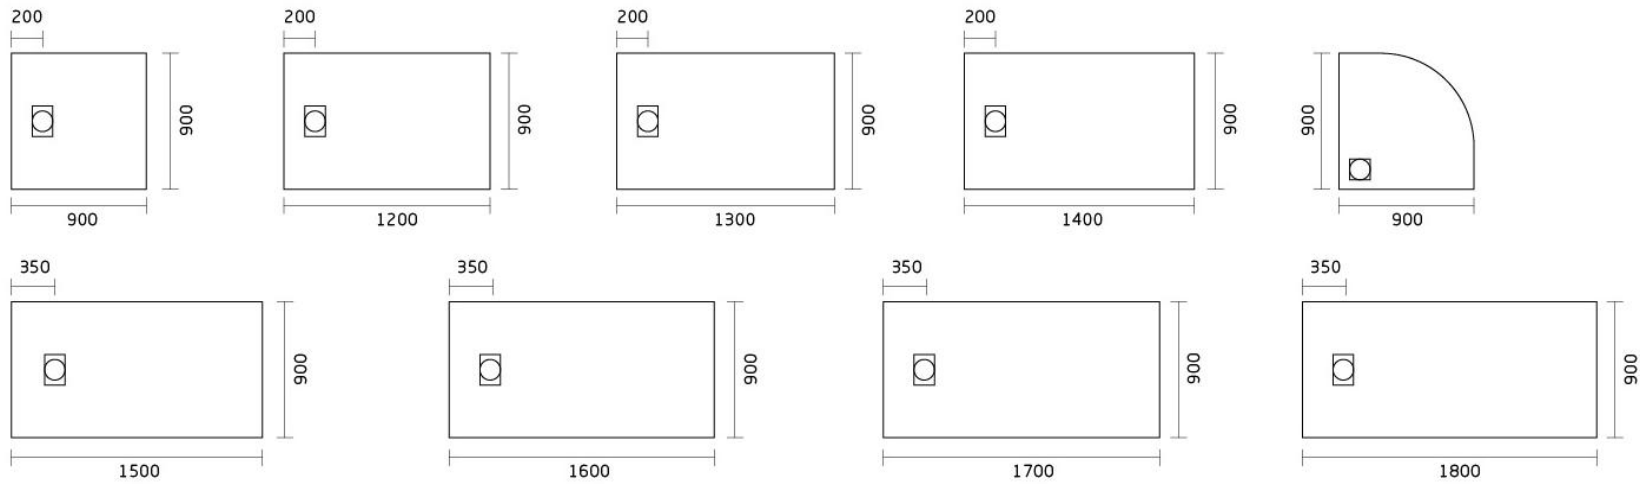

90ES SMC SHOWER TRAY

▲ GT-18090ES SMC SLATE STONE SHOWER TRAY

SLATE STONE SHOWER TRAY

- SMC-sheet molding compound
- Light weight
- Nature stone effective
- Easy Installation
- Available in more colors
- Available in more sizes