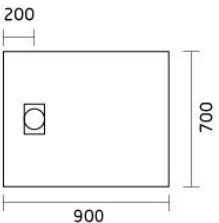

Innotech
Solutions

Technological Market Products SL

70ES SMC SHOWER TRAY

SLATE STONE SHOWER TRAY

- SMC-sheet molding compound
- Light weight
- Nature stone effective
- Easy Installation
- Available in more colors
- Available in more sizes