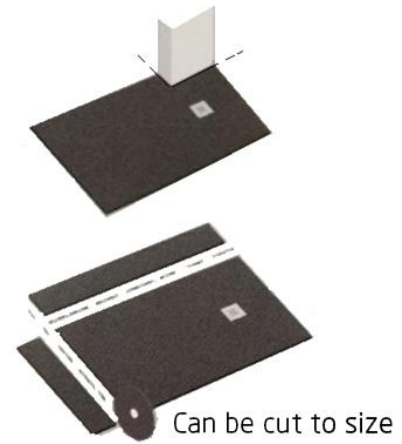

SMC SHOWER TRAY

- SMC-sheet molding compound
- Self supporting
- Light weight
- Low profile
- Easy Installation
- Available in more sizes

SMC SHOWER TRAY

▲ GTB-6036L SMC SHOWER BASE

▲ GTD-6036 ADA SMC SHOWER BASE

SMC ADA SHOWER TRAY

- SMC-sheet molding compound
- Self supporting
- Light weight
- Low profile
- Easy Installation
- Available in more sizes

Easy
Installation

Slip Resistant
Texture

5 YEARS
Warranty

70E CLASSIC SHOWER TRAY