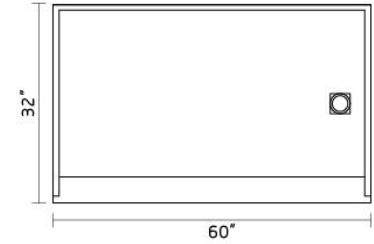

WET ROOM FORMS

Installation

Timber

Concrete

SMC TILE TRAY SYSTEM

- Self supporting
- Light weight
- Low profile
- Easy Installation
- Can be recessed into the floor
- Available in more sizes

▲ TG9090A SMC TILE TRAY