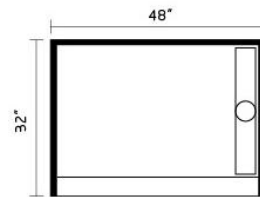

▲ GTB-6036L SMC SHOWER BASE