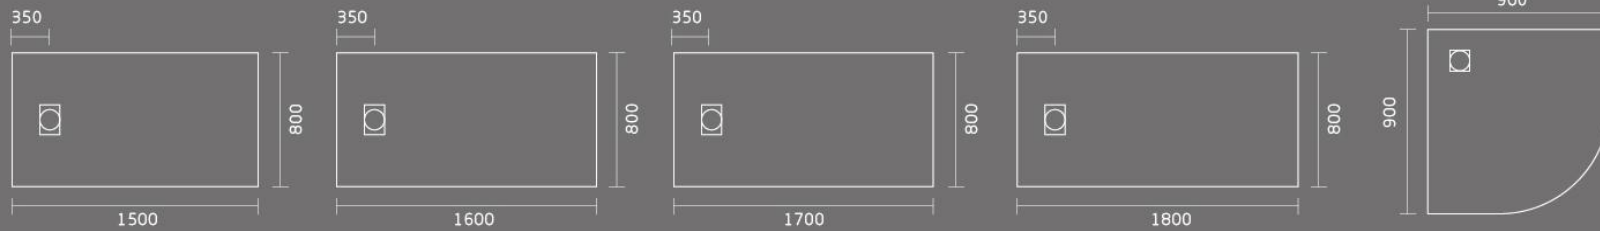

80E SMC SHOWER TRAY