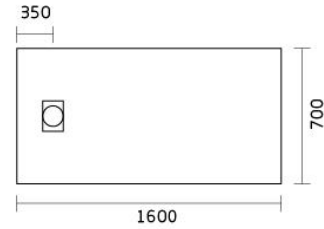

Innotech
Solutions

Technological Market Products SL

70ES SMC SHOWER TRAY

SLATE STONE SHOWER TRAY

- SMC-sheet molding compound
- Light weight
- Nature stone effective
- Easy Installation
- Available in more colors
- Available in more sizes