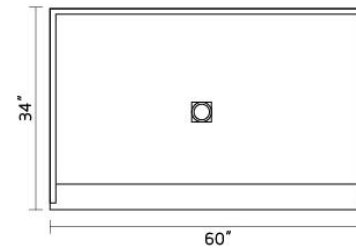

WET ROOM FORMS

Installation

Timber

Concrete

SMC TILE TRAY SYSTEM

- Self supporting
- Light weight
- Low profile
- Easy Installation
- Can be recessed into the floor
- Available in more sizes

▲ TG9090A SMC TILE TRAY