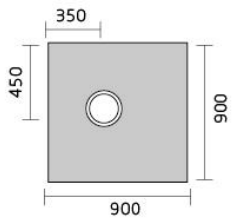

WET ROOM FORMS