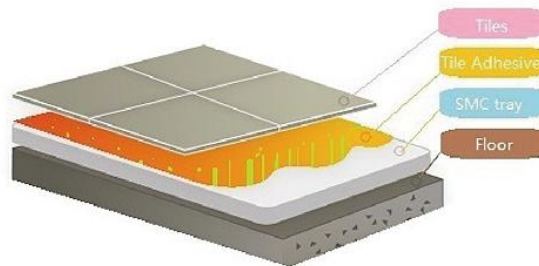

WET ROOM FORMS

Installation

Timber

Concrete

SMC TILE TRAY SYSTEM

- Self supporting
- Light weight
- Low profile
- Easy Installation
- Can be recessed into the floor
- Available in more sizes

▲ TG9090A SMC TILE TRAY

▲ TG1000A SMC TILE TRAY

▲ TG9090C SMC TILE TRAY

▲ TG1000C SMC TILE TRAY

▲ TG12090C SMC TILE TRAY

▲ TG12090A SMC TILE TRAY

▲ TG9090B SMC TILE TRAY

SMC TILE TRAY

- Self supporting
- Light weight
- Low profile
- Easy Installation
- 36mm 2,3,4 sided the flange
- Can be recessed into the floor
- Available in more sizes