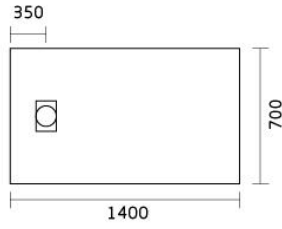

Innotech
Solutions

Technological Market Products SL

70ES SMC SHOWER TRAY

SLATE STONE SHOWER TRAY

- SMC-sheet molding compound
- Light weight
- Nature stone effective
- Easy Installation
- Available in more colors
- Available in more sizes