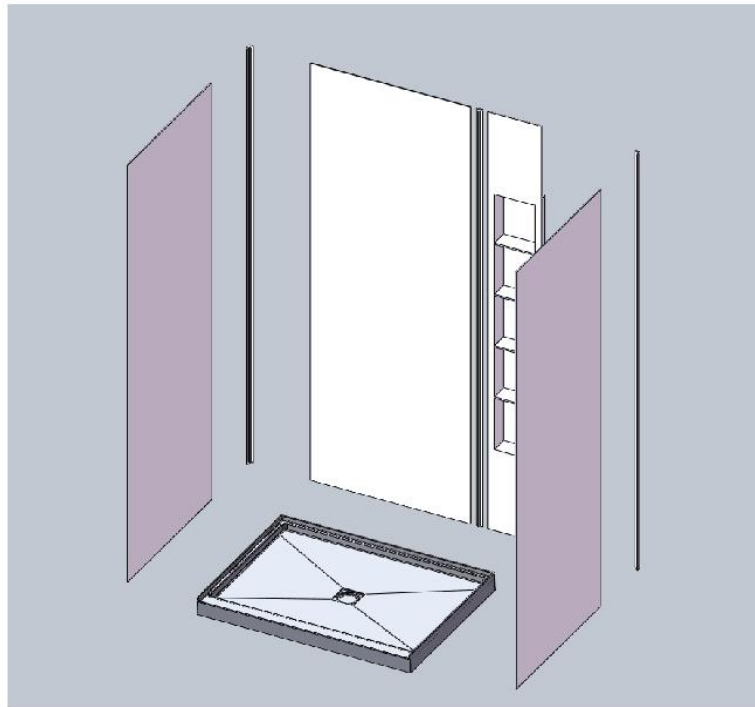

▲ TG1000A SMC TILE TRAY

▲ TG9090C SMC TILE TRAY

▲ TG1000C SMC TILE TRAY

▲ TG12090C SMC TILE TRAY

▲ TG12090A SMC TILE TRAY

▲ TG9090B SMC TILE TRAY

SMC TILE TRAY

- Self supporting
- Light weight
- Low profile
- Easy Installation
- 36mm 2,3,4 sided the flange
- Can be recessed into the floor
- Available in more sizes

SMC SHOWER NICHE

- Self supporting
- Light weight
- Can be recessed into the floor
- Available in more sizes
- Available in more combinations

WET-ROOM WALL PANEL

WET-ROOM WALL PANEL

TUB/SHOWER SURROUND INCLUDES