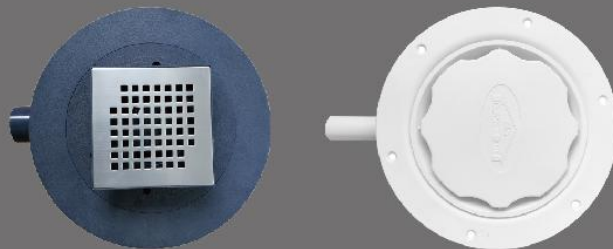

▲ GT-12090AT SMC SHOWER BASE

▲ GT-9090AT SMC SHOWER BASE

▲ GT-12090AUS SMC SLATE STONE SHOWER TRAY

▲ GT-9090ACS SMC SLATE STONE SHOWER TRAY

▲ GT-9090NC SMC SHOWER BASE

▲ GT-9090CN SMC SHOWER BASE

▲ GT9090AS SMC SHOWER BASE

SMC SHOWER TRAY

- Sheet molding compound
- ABS white waste
- Low profile
- Self-supporting
- Light weight
- Easy Installation
- Available in more sizes

WET ROOM FORMS

Save You Time And Money

▲ WF-15082 SMC WET ROOM FORM

WET ROOM FORMS

Installation

Timber

Concrete

SMC TILE TRAY SYSTEM

- Self supporting
- Light weight
- Low profile
- Easy Installation
- Can be recessed into the floor
- Available in more sizes

▲ TG9090A SMC TILE TRAY