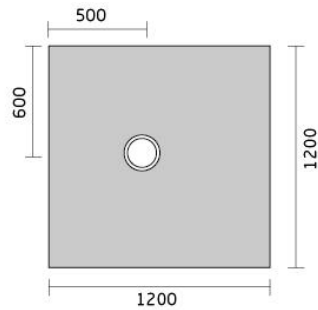

WET ROOM FORMS