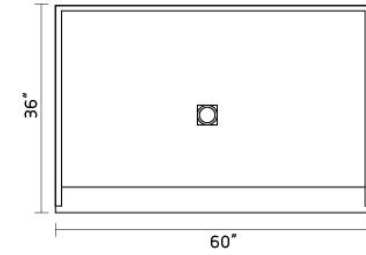

WET ROOM FORMS

Installation

Timber

Concrete

SMC TILE TRAY SYSTEM

- Self supporting
- Light weight
- Low profile
- Easy Installation
- Can be recessed into the floor
- Available in more sizes

▲ TG9090A SMC TILE TRAY