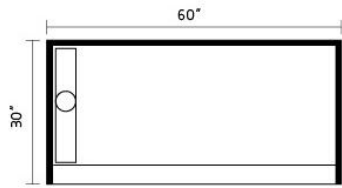

SMC SHOWER TRAY