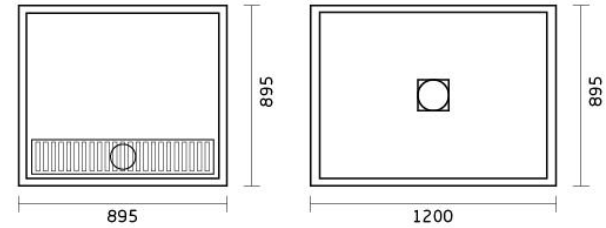

▲ TG1000A SMC TILE TRAY

▲ TG9090C SMC TILE TRAY

▲ TG1000C SMC TILE TRAY

▲ TG12090C SMC TILE TRAY

▲ TG12090A SMC TILE TRAY

▲ TG9090B SMC TILE TRAY

SMC TILE TRAY

- Self supporting
- Light weight
- Low profile
- Easy Installation
- 36mm 2,3,4 sided the flange
- Can be recessed into the floor
- Available in more sizes