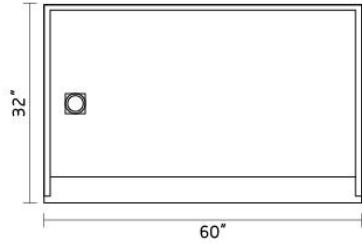

WET ROOM FORMS

Installation

Timber

Concrete

SMC TILE TRAY SYSTEM

- Self supporting
- Light weight
- Low profile
- Easy Installation
- Can be recessed into the floor
- Available in more sizes

▲ TG9090A SMC TILE TRAY