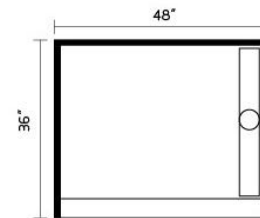

▲ GTB-6036L SMC SHOWER BASE