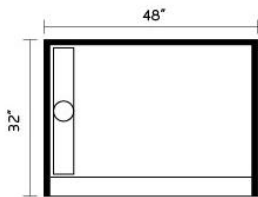

▲ GTB-6036L SMC SHOWER BASE