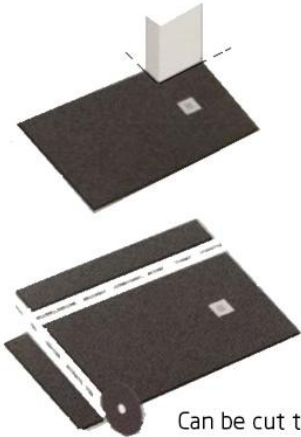

80ES SMC SHOWER TRAY

SLATE STONE SHOWER TRAY

- SMC-sheet molding compound
- Light weight
- Nature stone effective
- Easy Installation
- Available in more colors
- Available in more sizes

▲ GT-10080ES SMC SLATE STONE SHOWER TRAY

90ES SMC SHOWER TRAY

▲ GT-18090ES SMC SLATE STONE SHOWER TRAY

SLATE STONE SHOWER TRAY

- SMC-sheet molding compound
- Light weight
- Nature stone effective
- Easy Installation
- Available in more colors
- Available in more sizes

Can be cut to size

▲ GT-200100ES SMC SLATE STONE SHOWER TRAY

100C SMC SHOWER TRAY

70C SMC SHOWER TRAY

SLATE STONE SHOWER TRAY

- SMC-sheet molding compound
- Light weight
- Nature stone effective
- Easy Installation
- Available in more colors
- Available in more sizes