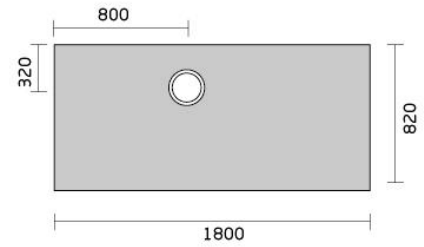

WET ROOM FORMS