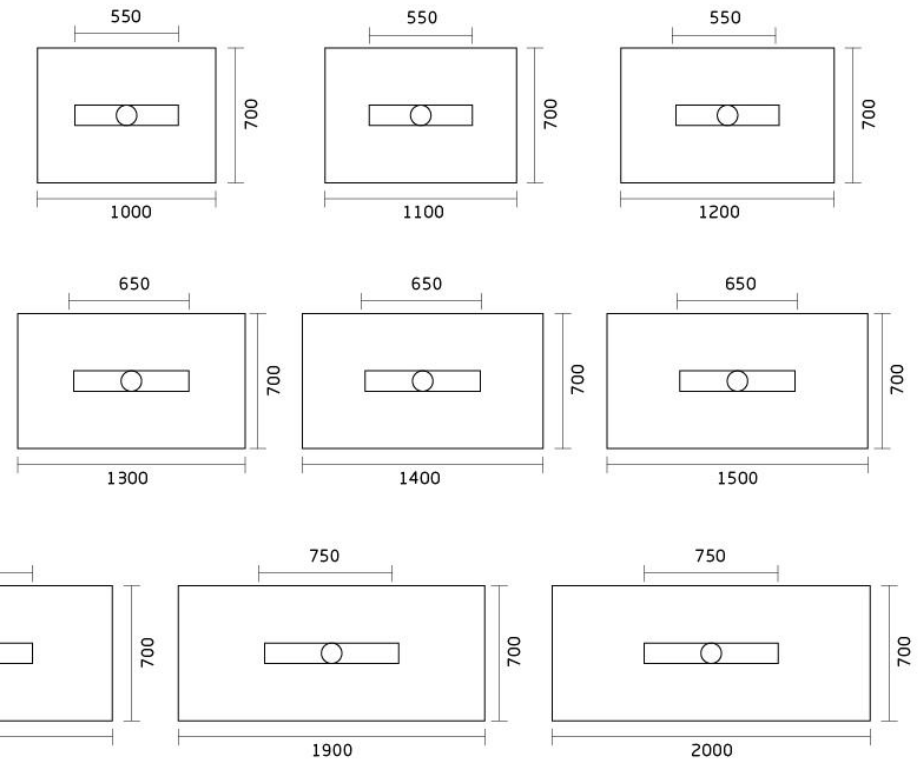

Can be cut to size

▲ GT-200100ES SMC SLATE STONE SHOWER TRAY

100C SMC SHOWER TRAY

70C SMC SHOWER TRAY

SLATE STONE SHOWER TRAY

- SMC-sheet molding compound
- Light weight
- Nature stone effective
- Easy Installation
- Available in more colors
- Available in more sizes