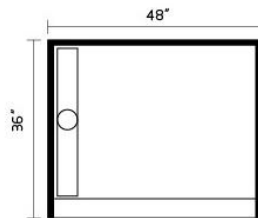

▲ GTB-6036L SMC SHOWER BASE