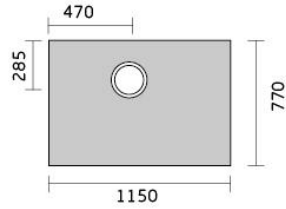

WET ROOM FORMS