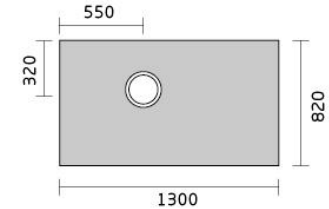

WET ROOM FORMS