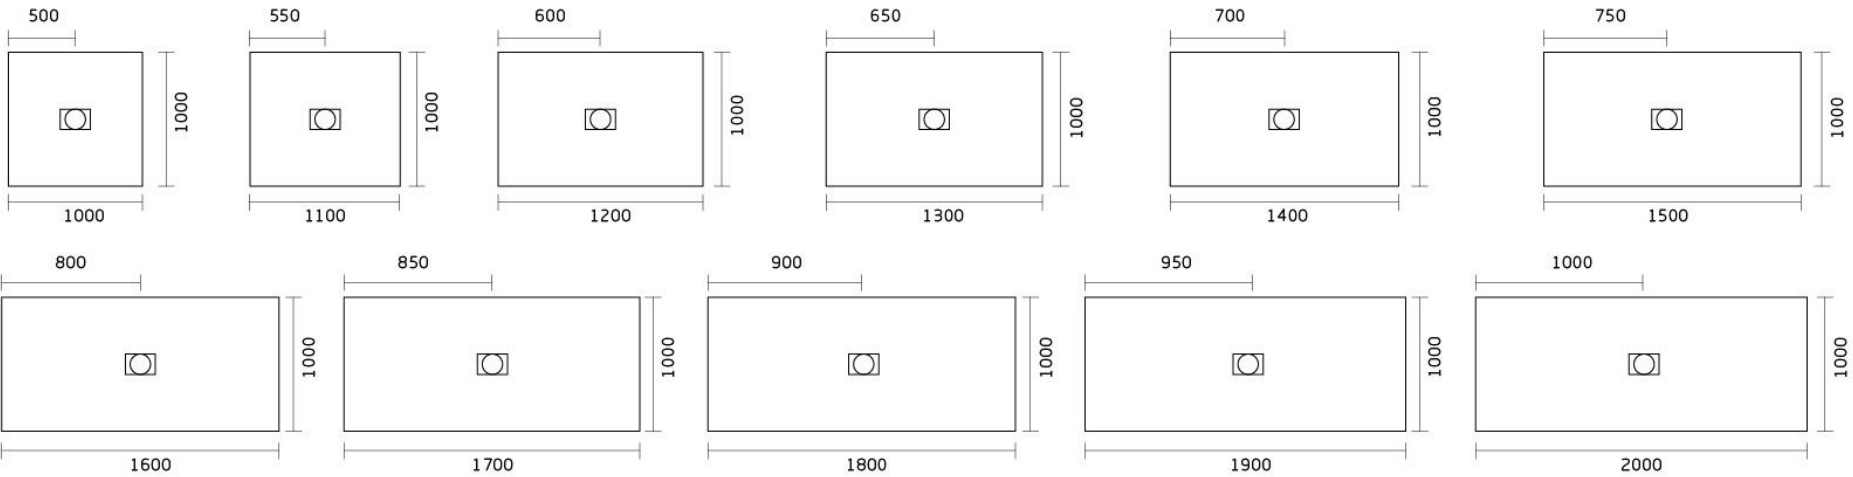

100C SMC SHOWER TRAY