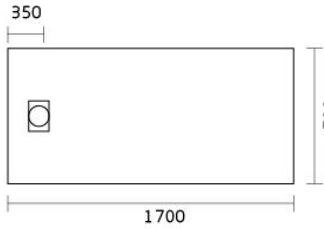

Innotech
Solutions

Technological Market Products SL

70ES SMC SHOWER TRAY

SLATE STONE SHOWER TRAY

- SMC-sheet molding compound
- Light weight
- Nature stone effective
- Easy Installation
- Available in more colors
- Available in more sizes