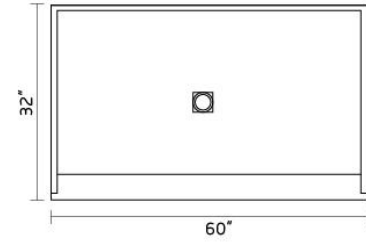

WET ROOM FORMS

Installation

Timber

Concrete

SMC TILE TRAY SYSTEM

- Self supporting
- Light weight
- Low profile
- Easy Installation
- Can be recessed into the floor
- Available in more sizes

▲ TG9090A SMC TILE TRAY