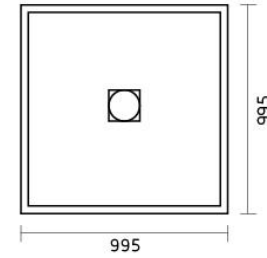

▲ TG9090C SMC TILE TRAY