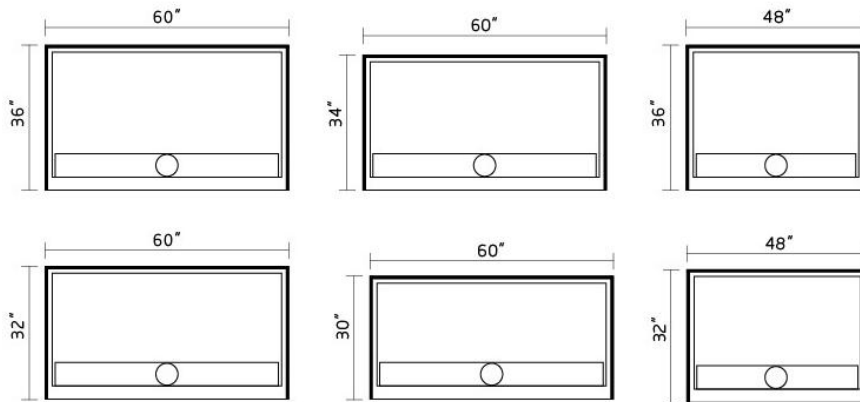

SMC SHOWER TRAY

- SMC-sheet molding compound
- Self supporting
- Light weight
- Low profile
- Easy Installation
- Available in more sizes

SMC SHOWER TRAY

▲ GTB-6036L SMC SHOWER BASE

▲ GTD-6036 ADA SMC SHOWER BASE