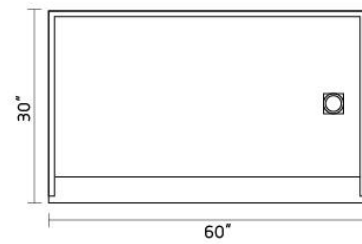

WET ROOM FORMS

Installation

Timber

Concrete

SMC TILE TRAY SYSTEM

- Self supporting
- Light weight
- Low profile
- Easy Installation
- Can be recessed into the floor
- Available in more sizes

▲ TG9090A SMC TILE TRAY