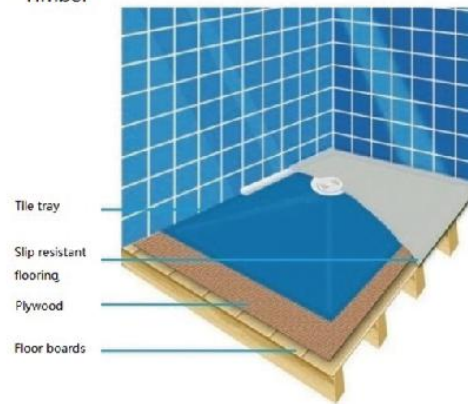

SMC SHOWER TRAY

- Sheet molding compound
- ABS white waste
- Low profile
- Self-supporting
- Light weight
- Easy Installation
- Available in more sizes

WET ROOM FORMS

Save You Time And Money

▲ WF-15082 SMC WET ROOM FORM

WET ROOM FORMS

Installation

Timber

Concrete

SMC TILE TRAY SYSTEM

- Self supporting
- Light weight
- Low profile
- Easy Installation
- Can be recessed into the floor
- Available in more sizes

▲ TG9090A SMC TILE TRAY