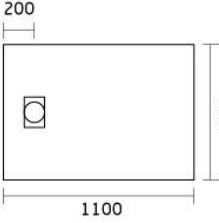

Innotech
Solutions

Technological Market Products SL

70ES SMC SHOWER TRAY

SLATE STONE SHOWER TRAY

- SMC-sheet molding compound
- Light weight
- Nature stone effective
- Easy Installation
- Available in more colors
- Available in more sizes