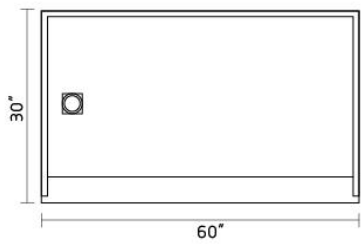

WET ROOM FORMS

Installation

Timber

Concrete

SMC TILE TRAY SYSTEM

- Self supporting
- Light weight
- Low profile
- Easy Installation
- Can be recessed into the floor
- Available in more sizes

▲ TG9090A SMC TILE TRAY