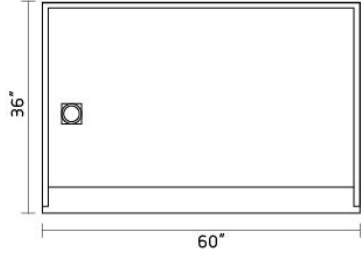

WET ROOM FORMS

Installation

Timber

Concrete

SMC TILE TRAY SYSTEM

- Self supporting
- Light weight
- Low profile
- Easy Installation
- Can be recessed into the floor
- Available in more sizes

▲ TG9090A SMC TILE TRAY