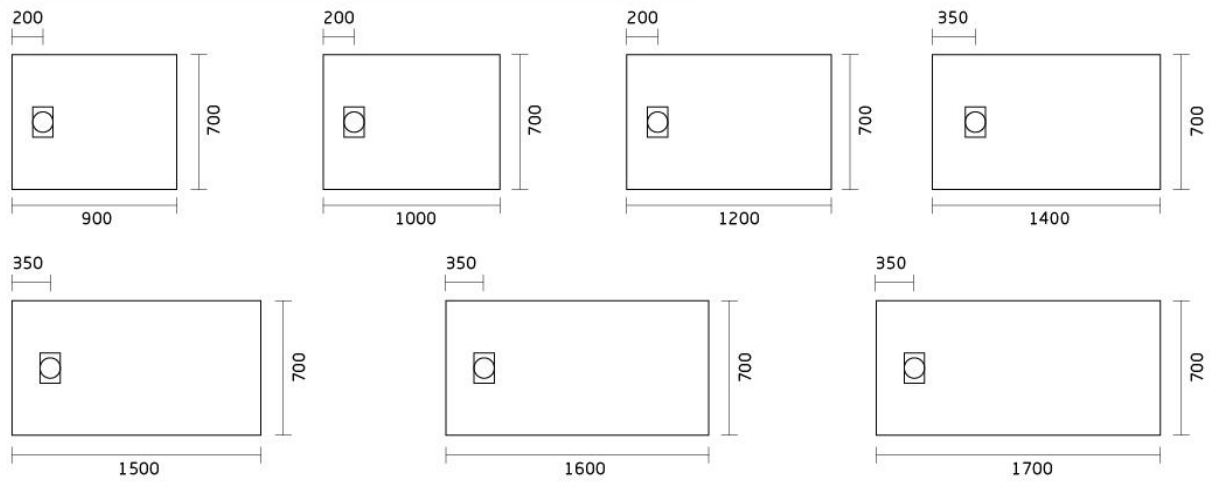

SMC ADA SHOWER TRAY

- SMC-sheet molding compound
- Self supporting
- Light weight
- Low profile
- Easy Installation
- Available in more sizes

Easy
Installation

Slip Resistant
Texture

5 YEARS
Warranty

70E CLASSIC SHOWER TRAY