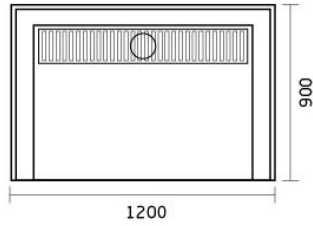

▲ GT-9090AT SMC SHOWER BASE