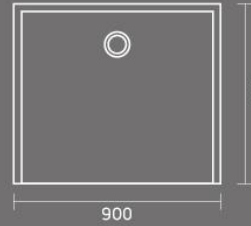

SMC SHOWER TRAY