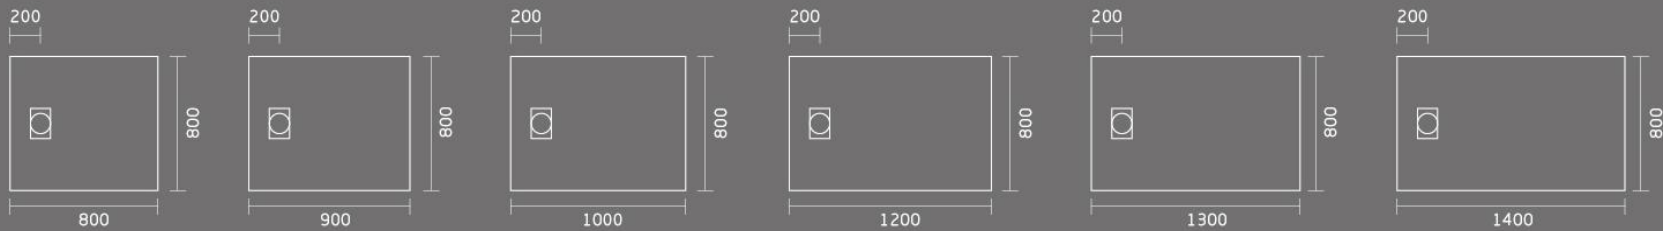

80E SMC SHOWER TRAY