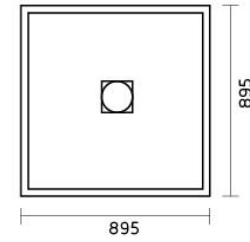

▲ TG9090C SMC TILE TRAY