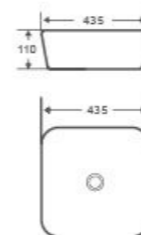

Art Basin
CL-1468
Size: 435x435x110mm
Vitreous china
Above counter mounting