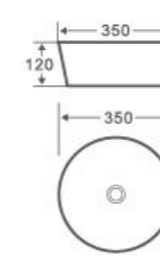

Art Basin
CL-1473
Size: 420x420x120mm
Vitreous china
Above counter mounting

Art Basin
CL-1474
Size: 505x420x120mm
Vitreous china
Above counter mounting

Art Basin
CL-1475
Size: 610x430x120mm
Vitreous china
Above counter mounting

ART BASIN serie

Art Basin
CL-1373
Size: 615x415x135mm
Vitreous china
Above counter mounting

Art Basin
CL-1374
Size: 820x410x130mm
Vitreous china
Above counter mounting

Art Basin
CL-1283
Size: 440x440x135mm
Vitreous china
Above counter mounting

Art Basin
CL-1277
Size: 350x350x120mm
Vitreous china
Above counter mounting

Art Basin
CL-1279
Size: 350x350x120mm
Vitreous china
Above counter mounting

Art Basin
CL-1344
Size: 395x395x135mm
Vitreous china
Above counter mounting