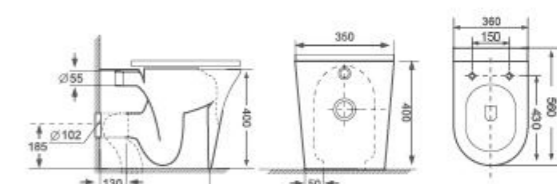

Floor-mounted Toilet
AB-1343BTW
• Flushing Principle: Washdown
• Drainage Patterns: P-trap 185mm S-trap 100-150mm
• Size: 560x360x400mm
• Optional Accessories: Soft-closing seat cover