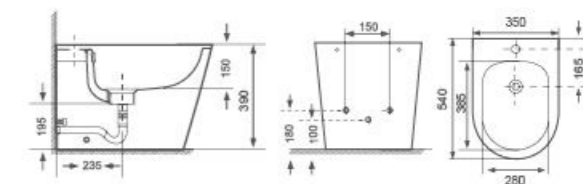

Wall-hung Bidet

AB-0516

- Flushing Principle: Washdown
- Drainage Patterns: P-trap
- Size: 530x360x290mm
- Optional Accessories: Soft-closing seat cover

Floor-mounted Bidet

AB-1276

- Flushing Principle: Washdown
- Drainage Patterns: P-trap
- Size: 530x360x390mm
- Optional Accessories: Soft-closing seat cover