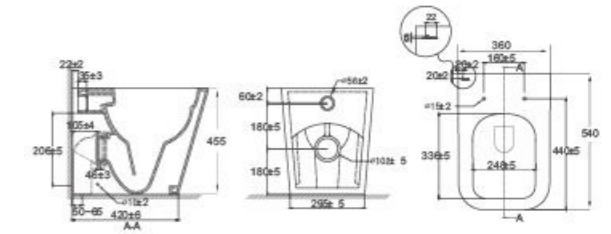

Floor-mounted Toilet

AB-1263BTW

- Flushing Principle: Washdown
- Drainage Patterns: S-trap 50-85mm
- Size: 540x360x455mm
- Optional Accessories: Soft-closing seat cover