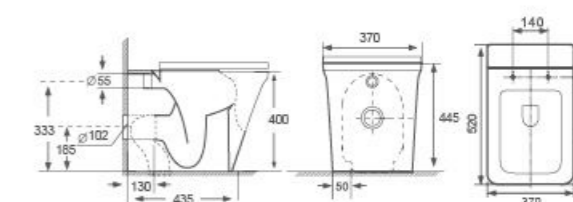

1. Floor-mounted Toilet
   AB-150BTW
   • Flushing Principle: Washdown
   • Drainage Patterns: P-trap
   • Size: 520x370x445mm
   • Optional Accessories: Soft-closing seat cover