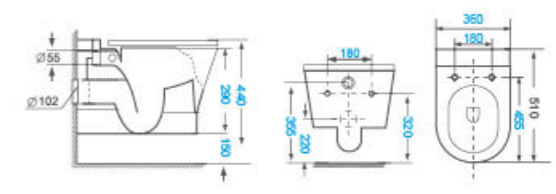

Wall-hung Toilet
AB-0493
• Flushing Principle: Washdown
• Drainage Patterns: P-trap
• Size: 510x360x350mm
• Optional Accessories: Soft-closing seat cover