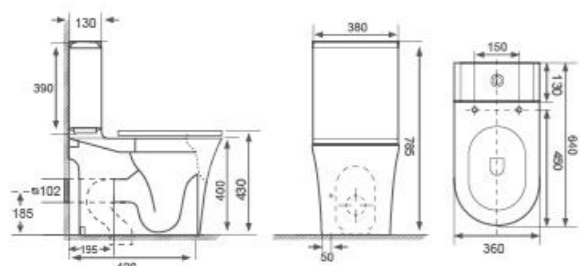

- Flushing Principle: Washdown
- Drainage Patterns: P-trap
- Size: 580x360x400mm
- Optional Accessories: Soft-closing seat cover

Clever

CLEVER serie

Two-piece Toilet
AB-1343H
 • Flushing Principle: Washdown
 • Drainage Patterns: P-trap 185mm S-trap 100-300mm
 • Size: 640x375x785mm
 • Optional Accessories: Soft-closing seat cover

Two-piece Toilet
AB-1343H
 • Flushing Principle: Washdown
 • Drainage Patterns: P-trap 185mm S-trap 100-300mm
 • Size: 640x375x825mm
 • Optional Accessories: Soft-closing seat cover

Wall-hung Toilet
AB-1343WH
 • Flushing Principle: Washdown
 • Drainage Patterns: P-trap
 • Size: 485x360x335mm
 • Optional Accessories: Soft-closing seat cover

Floor-mounted Toilet
AB-1343BTW
 • Flushing Principle: Washdown
 • Drainage Patterns: P-trap 185mm S-trap 100-150mm
 • Size: 560x360x400mm
 • Optional Accessories: Soft-closing seat cover

Two-piece Toilet
AB-1343B
 • Flushing Principle: Washdown
 • Drainage Patterns: P-trap 185mm S-trap 100-300mm
 • Size: 640x375x785mm
 • Optional Accessories: Soft-closing seat cover

Two-piece Toilet
AB-1343B
 • Flushing Principle: Washdown
 • Drainage Patterns: P-trap 185mm S-trap 100-300mm
 • Size: 640x375x825mm
 • Optional Accessories: Soft-closing seat cover

Wall-hung Bidet
AB-1343WB
 • Flushing Principle: Washdown
 • Drainage Patterns: P-trap
 • Size: 485x360x335mm
 • Optional Accessories: Soft-closing seat cover