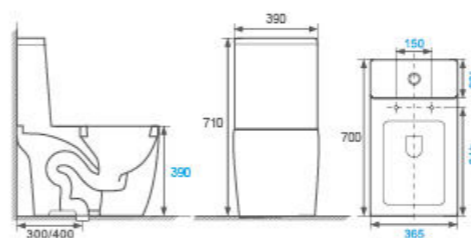

One-piece Toilet
AB-3663
• Flushing Principle:Siphonic
• Drainage Patterns:S-trap 300/400mm
• Size:700x390x710mm
• Optional Accessories:Soft-closing seat cover