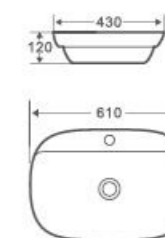

BRIGHT AND CLEAN
AS NEW

Art Basin
CL-1468
Size: 435x435x110mm
Vitreous china
Above counter mounting

Art Basin
CL-1469
Size: 555x400x110mm
Vitreous china
Above counter mounting

Art Basin
CL-1467
Size: 435x435x110mm
Vitreous china
Above counter mounting

Art Basin
CL-1473
Size: 420x420x120mm
Vitreous china
Above counter mounting

Art Basin
CL-1474
Size: 505x420x120mm
Vitreous china
Above counter mounting

Art Basin
CL-1475
Size: 610x430x120mm
Vitreous china
Above counter mounting