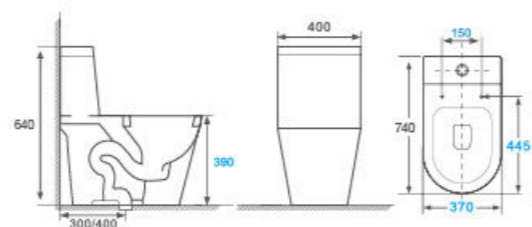

1. One-piece Toilet
   AB-3533
2. Flushing Principle: Siphonic
   - Drainage Patterns: S-trap 300/400mm
   - Size: 740x400x640mm
   - Optional Accessories: Soft-closing seat cover