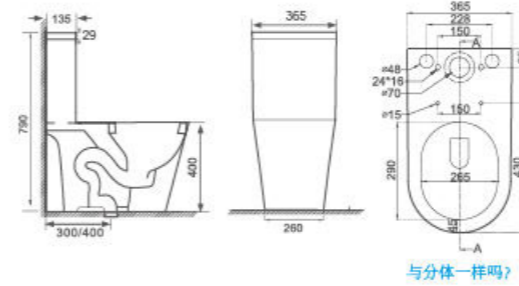

1. One-piece Toilet
   AB-1363B??PTU
2. Flushing Principle: Washdown
   - Drainage Patterns: S-trap 250mm
   - Size: 590x365x790mm
   - Optional Accessories: Soft-closing seat cover