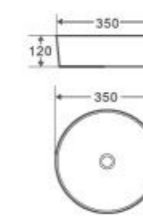

EXPRESSIVE GLAZE, SOPHISTICATED DESIGN

哑光釉是一种创新的、高科技的陶瓷表面处理方法，使卫生设备具有独特光泽和无与伦比的表面。韧性，抗微生物和沉积物。

- Grey
- White
- Coffee
- Black

- Grey
- White
- Coffee

- Grey
- White
- Black

- Black
- White
- Coffee

- Grey
- White
- Coffee

- Grey
- White
- Coffee

- Black
- White
- Grey