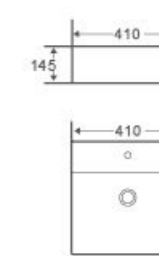

Art Basin
CL-1473
Size: 420x420x120mm
Vitreous china
Above counter mounting

Art Basin
CL-1474
Size: 505x420x120mm
Vitreous china
Above counter mounting

Art Basin
CL-1475
Size: 610x430x120mm
Vitreous china
Above counter mounting

ART BASIN serie

Art Basin
CL-1373
Size: 615x415x135mm
Vitreous china
Above counter mounting

Art Basin
CL-1374
Size: 820x410x130mm
Vitreous china
Above counter mounting

Art Basin
CL-1283
Size: 440x440x135mm
Vitreous china
Above counter mounting

Art Basin
CL-1277
Size: 350x350x120mm
Vitreous china
Above counter mounting

Art Basin
CL-1279
Size: 350x350x120mm
Vitreous china
Above counter mounting

Art Basin
CL-1344
Size: 395x395x135mm
Vitreous china
Above counter mounting