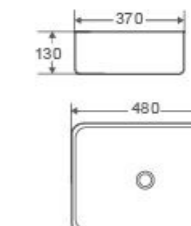

Art Basin
CL-1277
Size: 350x350x120mm
Vitreous china
Above counter mounting

Art Basin
CL-1279
Size: 350x350x120mm
Vitreous china
Above counter mounting

Art Basin
CL-1344
Size: 395x395x135mm
Vitreous china
Above counter mounting

Art Basin
CL-1471
Size: 420x420x160mm
Vitreous china
Above counter mounting

Art Basin
CL-1472
Size: 400x380x105mm
Vitreous china
Above counter mounting

Art Basin
CL-1329
Size: 420x420x125mm
Vitreous china
Above counter mounting

Art Basin
CL-1282
Size: 385x385x135mm
Vitreous china
Above counter mounting

Art Basin
CL-1285
Size: 500x400x135mm
Vitreous china
Above counter mounting

Art Basin
CL-1058
Size: 480x370x130mm
Vitreous china
Above counter mounting

Art Basin
CL-1274
Size: 420x420x130mm
Vitreous china
Above counter mounting

Art Basin
CL-1275
Size: 500x420x130mm
Vitreous china
Above counter mounting

Art Basin
CL-1276
Size: 600x420x130mm
Vitreous china
Above counter mounting