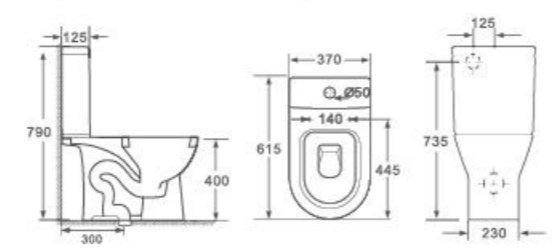

Wall-hung Toilet
AB-0493
 • Flushing Principle: Washdown
 • Drainage Patterns: P-trap
 • Size: 510x360x350mm
 • Optional Accessories: Soft-closing seat cover

CLUCKY serie

CE W
 Two-piece Toilet
AB-1223
 • Flushing Principle: Washdown
 • Drainage Patterns: P-trap 185mm S-trap 220mm
 • Size: 615x370x790mm
 • Optional Accessories: Soft-closing seat cover

Two-piece Toilet
AB-1223B???
 • Flushing Principle: Siphonic
 • Drainage Patterns: P-trap 185mm S-trap 220/300mm
 • Size: 615x370x790mm
 • Optional Accessories: Soft-closing seat cover

Floor-mounted Toilet
AB-0543
 • Flushing Principle: Washdown
 • Drainage Patterns: P-trap
 • Size: 540x360x420mm
 • Optional Accessories: Soft-closing seat cover