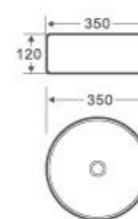

Art Basin
CL-1473
Size: 420x420x120mm
Vitreous china
Above counter mounting

Art Basin
CL-1474
Size: 505x420x120mm
Vitreous china
Above counter mounting

Art Basin
CL-1475
Size: 610x430x120mm
Vitreous china
Above counter mounting

ART BASIN serie

Art Basin
CL-1373
Size: 615x415x135mm
Vitreous china
Above counter mounting

Art Basin
CL-1374
Size: 820x410x130mm
Vitreous china
Above counter mounting

Art Basin
CL-1283
Size: 440x440x135mm
Vitreous china
Above counter mounting

Art Basin
CL-1277
Size: 350x350x120mm
Vitreous china
Above counter mounting

Art Basin
CL-1279
Size: 350x350x120mm
Vitreous china
Above counter mounting

Art Basin
CL-1344
Size: 395x395x135mm
Vitreous china
Above counter mounting