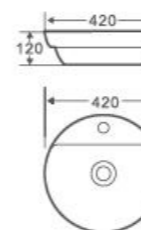

BRIGHT AND CLEAN
AS NEW

Art Basin
CL-1468
Size: 435x435x110mm
Vitreous china
Above counter mounting

Art Basin
CL-1469
Size: 555x400x110mm
Vitreous china
Above counter mounting

Art Basin
CL-1467
Size: 435x435x110mm
Vitreous china
Above counter mounting

Art Basin
CL-1473
Size: 420x420x120mm
Vitreous china
Above counter mounting

Art Basin
CL-1474
Size: 505x420x120mm
Vitreous china
Above counter mounting

Art Basin
CL-1475
Size: 610x430x120mm
Vitreous china
Above counter mounting