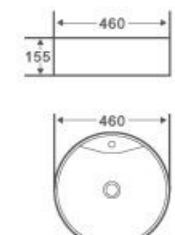

Art Basin
CL-1274
Size: 420x420x130mm
Vitreous china
Above counter mounting

Art Basin
CL-1275
Size: 500x420x130mm
Vitreous china
Above counter mounting

Art Basin
CL-1276
Size: 600x420x130mm
Vitreous china
Above counter mounting

Art Basin
CL-1465L
Size: 700x420x125mm
Vitreous china
Above counter mounting

Art Basin
CL-1465R
Size: 700x420x125mm
Vitreous china
Above counter mounting

Art Basin
CL-1080
Size: 410x410x145mm
Vitreous china
Above counter mounting

Art Basin
CL-1417
Size: 605x470x135mm
Vitreous china
Above counter mounting

Art Basin
CL-1419
Size: 1100x485x140mm
Vitreous china
Above counter mounting

Art Basin
CL-1033B
Size: 460x460x155mm
Vitreous china
Above counter mounting