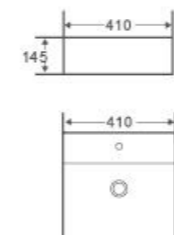

Art Basin
CL-1282
Size: 385x385x135mm
Vitreous china
Above counter mounting

Art Basin
CL-1285
Size: 500x400x135mm
Vitreous china
Above counter mounting

Art Basin
CL-1058
Size: 480x370x130mm
Vitreous china
Above counter mounting

Art Basin
CL-1274
Size: 420x420x130mm
Vitreous china
Above counter mounting

Art Basin
CL-1275
Size: 500x420x130mm
Vitreous china
Above counter mounting

Art Basin
CL-1276
Size: 600x420x130mm
Vitreous china
Above counter mounting

Art Basin
CL-1465L
Size: 700x420x125mm
Vitreous china
Above counter mounting

Art Basin
CL-1465R
Size: 700x420x125mm
Vitreous china
Above counter mounting

Art Basin
CL-1080
Size: 410x410x145mm
Vitreous china
Above counter mounting