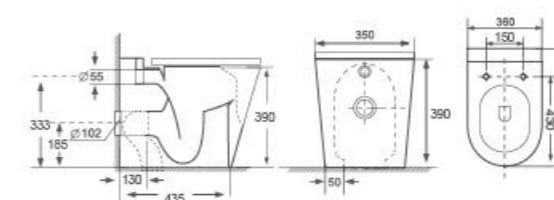

Floor-mounted Toilet

AB-1273BTW

- Flushing Principle: Washdown
- Drainage Patterns: P-trap 185mm S-trap 100-150mm
- Size: 540x360x390mm
- Optional Accessories: Soft-closing seat cover