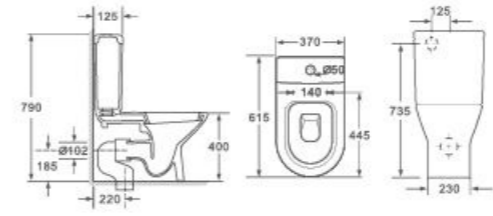

Floor-mounted Bidet
AB-1346
 • Flushing Principle: Washdown
 • Drainage Patterns: P-trap
 • Size: 560x360x400mm
 • Optional Accessories: Soft-closing seat cover

Clucky

Two-piece Toilet
AB-1223B??
 • Flushing Principle: Washdown/Siphonic
 • Drainage Patterns: P-trap 185mm S-trap 220/300mm
 • Size: 615x370x790mm
 • Optional Accessories: Soft-closing seat cover