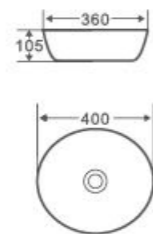

Art Basin
CL-1329
Size: 420x420x125mm
Vitreous china
Above counter mounting