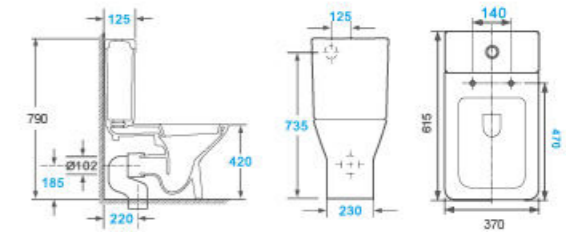

Two-piece Toilet

AB-1353B

- Flushing Principle: Washdown
- Drainage Patterns: P-trap 185mm S-trap 100~150mm
- Size: 615x370x790mm
- Optional Accessories: Soft-closing seat cover