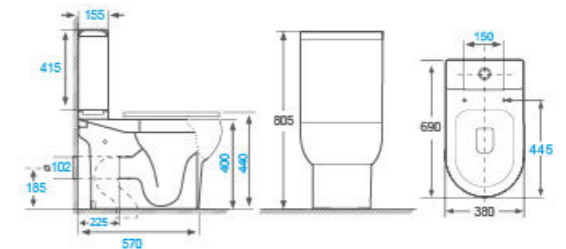

1. Two-piece Toilet
   AB-0000
2. Flushing Principle: Siphonic
   - Drainage Patterns: S-trap 300/400mm
   - Size: 690x380x805mm
   - Optional Accessories: Soft-closing seat cover