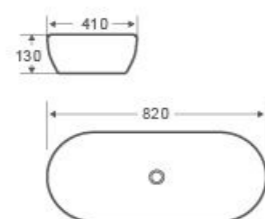

BRIGHT AND CLEAN
AS NEW

Art Basin
CL-1468
Size: 435x435x110mm
Vitreous china
Above counter mounting

Art Basin
CL-1469
Size: 555x400x110mm
Vitreous china
Above counter mounting

Art Basin
CL-1467
Size: 435x435x110mm
Vitreous china
Above counter mounting

Art Basin
CL-1473
Size: 420x420x120mm
Vitreous china
Above counter mounting

Art Basin
CL-1474
Size: 505x420x120mm
Vitreous china
Above counter mounting

Art Basin
CL-1475
Size: 610x430x120mm
Vitreous china
Above counter mounting

ART BASIN serie

Art Basin
CL-1373
Size: 615x415x135mm
Vitreous china
Above counter mounting

Art Basin
CL-1374
Size: 820x410x130mm
Vitreous china
Above counter mounting

Art Basin
CL-1283
Size: 440x440x135mm
Vitreous china
Above counter mounting