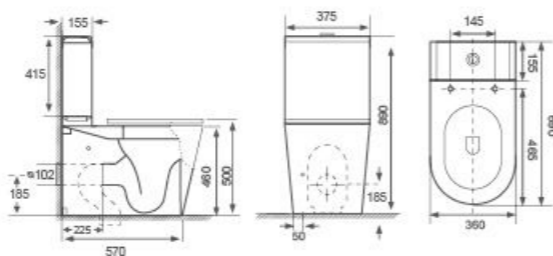

Two-piece Toilet
AB-1223B???
 • Flushing Principle: Siphonic
 • Drainage Patterns: P-trap 185mm S-trap 220/300mm
 • Size: 615x370x790mm
 • Optional Accessories: Soft-closing seat cover

Floor-mounted Toilet
AB-0543
 • Flushing Principle: Washdown
 • Drainage Patterns: P-trap
 • Size: 540x360x420mm
 • Optional Accessories: Soft-closing seat cover

Phantom

Square cistern and round base, and highly contagious texture, have added charm to the simple space and give you an extraordinary experience.

PHANTOM serie

Two-piece Toilet

AB-1273

- Flushing Principle: Washdown
- Drainage Patterns: P-trap 185mm S-trap 100-250mm
- Size: 695x360x815mm
- Optional Accessories: Soft-closing seat cover

Two-piece Toilet

AB-1273H

- Flushing Principle: Washdown
- Drainage Patterns: P-trap 185mm S-trap 100-250mm
- Size: 700x360x890mm
- Optional Accessories: Soft-closing seat cover

Wall-hung Toilet

AB-0513

- Flushing Principle: Washdown
- Drainage Patterns: P-trap
- Size: 525x360x330mm
- Optional Accessories: Soft-closing seat cover