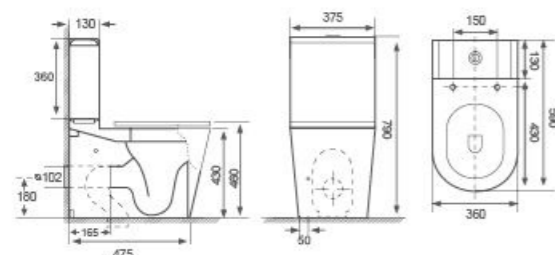

Two-piece Toilet

AB-1273H

- Flushing Principle: Washdown
- Drainage Patterns: P-trap 185mm S-trap 100-250mm
- Size: 700x360x890mm
- Optional Accessories: Soft-closing seat cover

Wall-hung Toilet

AB-0513

- Flushing Principle: Washdown
- Drainage Patterns: P-trap
- Size: 525x360x330mm
- Optional Accessories: Soft-closing seat cover

Floor-mounted Toilet

AB-1273BTW

- Flushing Principle: Washdown
- Drainage Patterns: P-trap 185mm S-trap 100-150mm
- Size: 540x360x390mm
- Optional Accessories: Soft-closing seat cover

Two-piece Toilet

AB-1273S

- Flushing Principle: Washdown
- Drainage Patterns: P-trap 185mm S-trap 100-220mm
- Size: 590x375x800mm
- Optional Accessories: Soft-closing seat cover

Wall-hung Toilet

AB-1273WH

- Flushing Principle: Washdown
- Drainage Patterns: P-trap
- Size: 480x365x347mm
- Optional Accessories: Soft-closing seat cover

Wall-hung Bidet

AB-0516

- Flushing Principle: Washdown
- Drainage Patterns: P-trap
- Size: 530x360x290mm
- Optional Accessories: Soft-closing seat cover

Floor-mounted Bidet

AB-1276

- Flushing Principle: Washdown
- Drainage Patterns: P-trap
- Size: 530x360x390mm
- Optional Accessories: Soft-closing seat cover