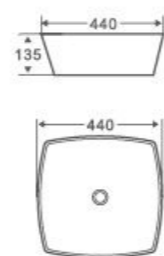

Art Basin
CL-1473
Size: 420x420x120mm
Vitreous china
Above counter mounting

Art Basin
CL-1474
Size: 505x420x120mm
Vitreous china
Above counter mounting

Art Basin
CL-1475
Size: 610x430x120mm
Vitreous china
Above counter mounting

ART BASIN serie

Art Basin
CL-1373
Size: 615x415x135mm
Vitreous china
Above counter mounting

Art Basin
CL-1374
Size: 820x410x130mm
Vitreous china
Above counter mounting

Art Basin
CL-1283
Size: 440x440x135mm
Vitreous china
Above counter mounting

Art Basin
CL-1277
Size: 350x350x120mm
Vitreous china
Above counter mounting

Art Basin
CL-1279
Size: 350x350x120mm
Vitreous china
Above counter mounting

Art Basin
CL-1344
Size: 395x395x135mm
Vitreous china
Above counter mounting