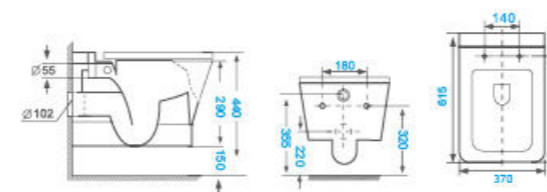

Wall-hung Toilet

AB-0493

- Flushing Principle: Washdown
- Drainage Patterns: P-trap
- Size: 510x360x350mm
- Optional Accessories: Soft-closing seat cover