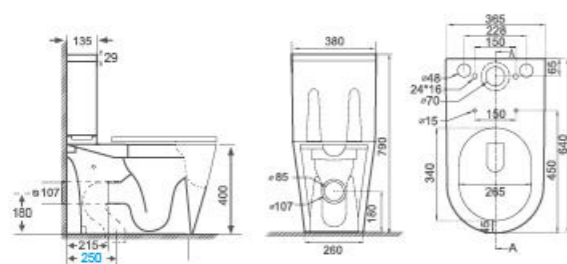

Two-piece Toilet
AB-1363B
• Flushing Principle: Washdown
• Drainage Patterns: S-trap 250mm
• Size: 590x365x790mm
• Optional Accessories: Soft-closing seat cover