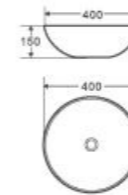

EXPRESSIVE GLAZE, SOPHISTICATED DESIGN

哑光釉是一种创新的、高科技的陶瓷表面处理方法，使卫生设备具有独特光泽和无与伦比的表面。韧性，抗微生物和沉积物。

- Grey
- White
- Coffee
- Black

- Grey
- White
- Coffee

- Grey
- White
- Black

- Black
- White
- Coffee

- Grey
- White
- Coffee

- Grey
- White
- Coffee

- Black
- White
- Grey