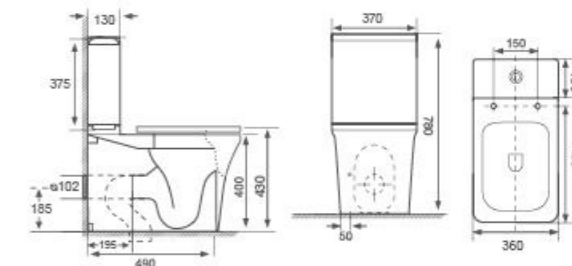

Wall-hung Bidet

AB-0506

- Flushing Principle: Washdown
- Drainage Patterns: P-trap
- Size: 520x360x315mm
- Optional Accessories: Soft-closing seat cover

Floor-mounted Bidet

AB-1266

- Flushing Principle: Washdown
- Drainage Patterns: P-trap
- Size: 545x365x420mm
- Optional Accessories: Soft-closing seat cover

Clucky

CLUCKY serie

- Two-piece Toilet
AB-1503??
 • Flushing Principle: Washdown
 • Drainage Patterns: P-trap 185mm S-trap 100-300mm
 • Size: 620x370x780mm
 • Optional Accessories: Soft-closing seat cover

- Two-piece Toilet
AB-1503??
 • Flushing Principle: Washdown
 • Drainage Patterns: P-trap 185mm S-trap 100-300mm
 • Size: 580x370x780mm
 • Optional Accessories: Soft-closing seat cover

- Two-piece Toilet
AB-1503BC
 • Flushing Principle: Washdown
 • Drainage Patterns: P-trap 185mm S-trap 100-300mm
 • Size: 580x370x780mm
 • Optional Accessories: Soft-closing seat cover