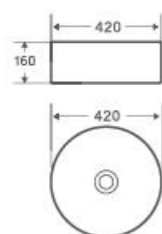

ART BASIN serie

Art Basin
CL-1373
Size: 615x415x135mm
Vitreous china
Above counter mounting

Art Basin
CL-1374
Size: 820x410x130mm
Vitreous china
Above counter mounting

Art Basin
CL-1283
Size: 440x440x135mm
Vitreous china
Above counter mounting

Art Basin
CL-1277
Size: 350x350x120mm
Vitreous china
Above counter mounting

Art Basin
CL-1279
Size: 350x350x120mm
Vitreous china
Above counter mounting

Art Basin
CL-1344
Size: 395x395x135mm
Vitreous china
Above counter mounting

Art Basin
CL-1471
Size: 420x420x160mm
Vitreous china
Above counter mounting

Art Basin
CL-1472
Size: 400x380x105mm
Vitreous china
Above counter mounting

Art Basin
CL-1329
Size: 420x420x125mm
Vitreous china
Above counter mounting