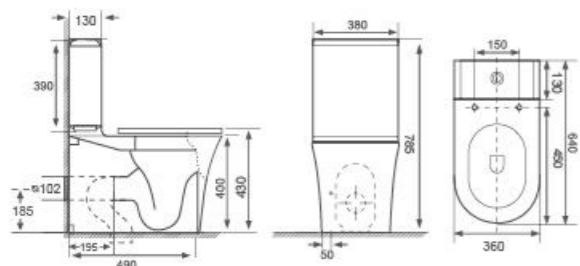

Two-piece Toilet

AB-1353B

- Flushing Principle: Washdown
- Drainage Patterns: P-trap 185mm S-trap 100~150mm
- Size: 615x370x790mm
- Optional Accessories: Soft-closing seat cover

Floor-mounted Toilet

AB-0543

- Flushing Principle: Washdown
- Drainage Patterns: P-trap
- Size: 580x360x400mm
- Optional Accessories: Soft-closing seat cover

Clever

CLEVER serie

Two-piece Toilet
AB-1343H
 • Flushing Principle: Washdown
 • Drainage Patterns: P-trap 185mm S-trap 100-300mm
 • Size: 640x375x785mm
 • Optional Accessories: Soft-closing seat cover

Two-piece Toilet
AB-1343H
 • Flushing Principle: Washdown
 • Drainage Patterns: P-trap 185mm S-trap 100-300mm
 • Size: 640x375x825mm
 • Optional Accessories: Soft-closing seat cover

Wall-hung Toilet
AB-1343WH
 • Flushing Principle: Washdown
 • Drainage Patterns: P-trap
 • Size: 485x360x335mm
 • Optional Accessories: Soft-closing seat cover