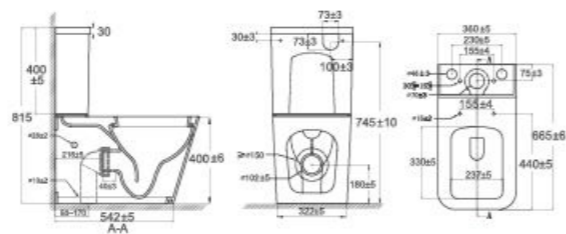

Floor-mounted Toilet

AB-1263BTW

- Flushing Principle: Washdown
- Drainage Patterns: S-trap 50-85mm
- Size: 540x360x455mm
- Optional Accessories: Soft-closing seat cover

Two-piece Toilet

AB-1263C

- Flushing Principle: Washdown
- Drainage Patterns: P-trap 185mm S-trap 100-220mm
- Size: 670x375x815mm
- Optional Accessories: Soft-closing seat cover

Wall-hung Bidet

AB-0506

- Flushing Principle: Washdown
- Drainage Patterns: P-trap
- Size: 520x360x315mm
- Optional Accessories: Soft-closing seat cover

Floor-mounted Bidet

AB-1266

- Flushing Principle: Washdown
- Drainage Patterns: P-trap
- Size: 545x365x420mm
- Optional Accessories: Soft-closing seat cover