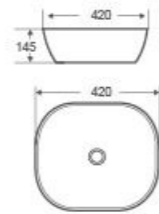

-  Black
-  White
-  Coffee

Art Basin
CL-1275YD
Size: 500x420x130mm
Vitreous china
Above counter mounting

-  Grey
-  White
-  Coffee

Art Basin
CL-1276YD
Size: 600x420x130mm
Vitreous china
Above counter mounting

-  Grey
-  White
-  Coffee

Art Basin
CL-1320YD
Size: 610x345x110mm
Vitreous china
Above counter mounting

-  Black
-  White
-  Grey

Art Basin
CL-1279YD
 Size: 350x350x120mm
 Vitreous china
 Above counter mounting

Art Basin
CL-1268-1YD
 Size: 420x420x145mm
 Vitreous china
 Above counter mounting

Art Basin
CL-1269-1YD
 Size: 500x395x145mm
 Vitreous china
 Above counter mounting

Art Basin
CL-1291YD
 Size: 500x380x120mm
 Vitreous china
 Above counter mounting

Art Basin
CL-1289YD
 Size: 600x380x120mm
 Vitreous china
 Above counter mounting

Art Basin
CL-1285
 Size: 605x400x135mm
 Vitreous china
 Above counter mounting