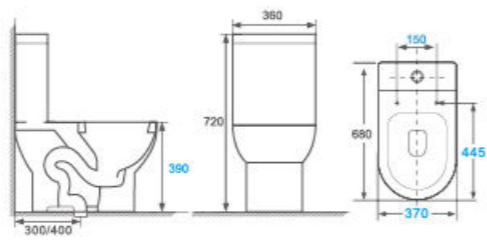

1. One-piece Toilet
   AB-1083
2. Flushing Principle: Siphonic
   - Drainage Patterns: S-trap 300/400mm
   - Size: 680x360x720mm
   - Optional Accessories: Soft-closing seat cover