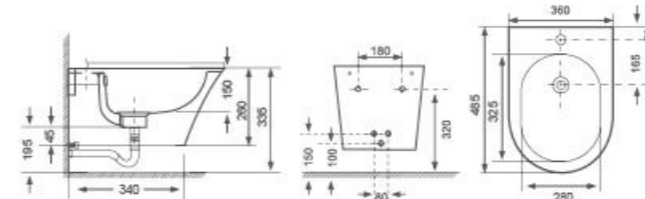

Wall-hung Bidet
AB-1343WB
• Flushing Principle: Washdown
• Drainage Patterns: P-trap
• Size: 485x360x335mm
• Optional Accessories: Soft-closing seat cover