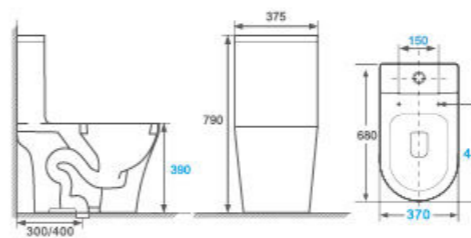

One-piece Toilet
AB-3463
• Flushing Principle:Siphonic
• Drainage Patterns:S-trap 300/400mm
• Size:680x375x790mm
• Optional Accessories:Soft-closing seat cover