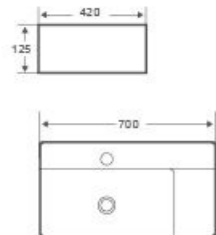

Art Basin
CL-1471
Size: 420x420x160mm
Vitreous china
Above counter mounting

Art Basin
CL-1472
Size: 400x380x105mm
Vitreous china
Above counter mounting

Art Basin
CL-1329
Size: 420x420x125mm
Vitreous china
Above counter mounting

Art Basin
CL-1282
Size: 385x385x135mm
Vitreous china
Above counter mounting

Art Basin
CL-1285
Size: 500x400x135mm
Vitreous china
Above counter mounting

Art Basin
CL-1058
Size: 480x370x130mm
Vitreous china
Above counter mounting

Art Basin
CL-1274
Size: 420x420x130mm
Vitreous china
Above counter mounting

Art Basin
CL-1275
Size: 500x420x130mm
Vitreous china
Above counter mounting

Art Basin
CL-1276
Size: 600x420x130mm
Vitreous china
Above counter mounting

Art Basin
CL-1465L
Size: 700x420x125mm
Vitreous china
Above counter mounting

Art Basin
CL-1465R
Size: 700x420x125mm
Vitreous china
Above counter mounting

Art Basin
CL-1080
Size: 410x410x145mm
Vitreous china
Above counter mounting