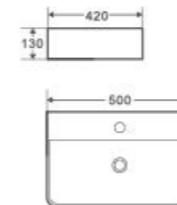

-  Grey
-  White
-  Coffee

Art Basin
CL-1277YD
Size: 350x350x120mm
Vitreous china
Above counter mounting

-  Grey
-  White
-  Black

Art Basin
CL-1282YD
Size: 385x385x140mm
Vitreous china
Above counter mounting

-  Black
-  White
-  Coffee

Art Basin
CL-1275YD
Size: 500x420x130mm
Vitreous china
Above counter mounting

-  Grey
-  White
-  Coffee

Art Basin
CL-1276YD
Size: 600x420x130mm
Vitreous china
Above counter mounting