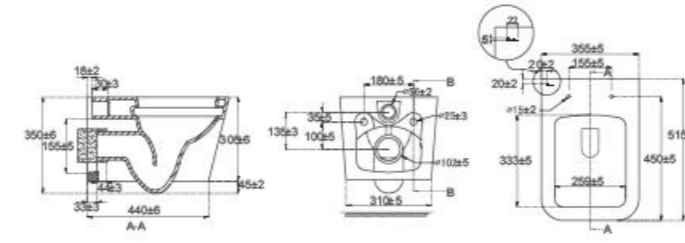

Floor-mounted Bidet
AB-1276??
 • Flushing Principle: Washdown
 • Drainage Patterns: P-trap
 • Size: 545x360x395mm
 • Optional Accessories: Soft-closing seat cover

Clucky

Wall-hung Toilet

AB-0503

- Flushing Principle: Washdown
- Drainage Patterns: P-trap
- Size: 520x350x370mm
- Optional Accessories: Soft-closing seat cover