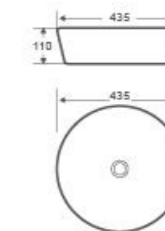

BRIGHT AND CLEAN
AS NEW

Art Basin
CL-1468
Size: 435x435x110mm
Vitreous china
Above counter mounting

Art Basin
CL-1469
Size: 555x400x110mm
Vitreous china
Above counter mounting

Art Basin
CL-1467
Size: 435x435x110mm
Vitreous china
Above counter mounting

Art Basin
CL-1473
Size: 420x420x120mm
Vitreous china
Above counter mounting

Art Basin
CL-1474
Size: 505x420x120mm
Vitreous china
Above counter mounting

Art Basin
CL-1475
Size: 610x430x120mm
Vitreous china
Above counter mounting