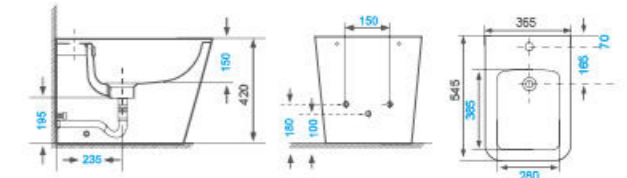

Wall-hung Bidet

AB-0506

- Flushing Principle: Washdown
- Drainage Patterns: P-trap
- Size: 520x360x315mm
- Optional Accessories: Soft-closing seat cover

Floor-mounted Bidet

AB-1266

- Flushing Principle: Washdown
- Drainage Patterns: P-trap
- Size: 545x365x420mm
- Optional Accessories: Soft-closing seat cover