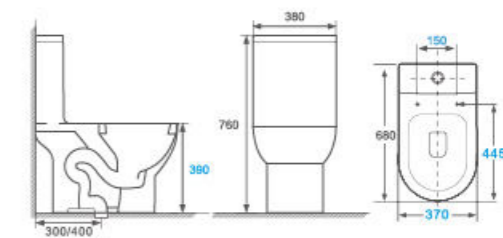

One-piece Toilet
AB-3333
• Flushing Principle:Siphonic
• Drainage Patterns:S-trap 300/400mm
• Size:680x380x760mm
• Optional Accessories:Soft-closing seat cover