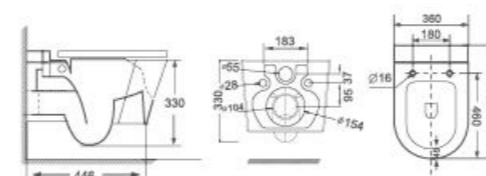

Wall-hung Toilet
AB-1363WH
• Flushing Principle: Washdown
• Drainage Patterns: P-trap
• Size: 630x360x330mm
• Optional Accessories: Soft-closing seat cover