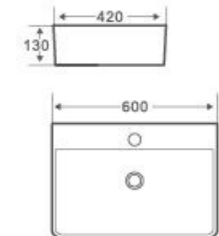

Art Basin
CL-1277
Size: 350x350x120mm
Vitreous china
Above counter mounting

Art Basin
CL-1279
Size: 350x350x120mm
Vitreous china
Above counter mounting

Art Basin
CL-1344
Size: 395x395x135mm
Vitreous china
Above counter mounting

Art Basin
CL-1471
Size: 420x420x160mm
Vitreous china
Above counter mounting

Art Basin
CL-1472
Size: 400x380x105mm
Vitreous china
Above counter mounting

Art Basin
CL-1329
Size: 420x420x125mm
Vitreous china
Above counter mounting

Art Basin
CL-1282
Size: 385x385x135mm
Vitreous china
Above counter mounting

Art Basin
CL-1285
Size: 500x400x135mm
Vitreous china
Above counter mounting

Art Basin
CL-1058
Size: 480x370x130mm
Vitreous china
Above counter mounting

Art Basin
CL-1274
Size: 420x420x130mm
Vitreous china
Above counter mounting

Art Basin
CL-1275
Size: 500x420x130mm
Vitreous china
Above counter mounting

Art Basin
CL-1276
Size: 600x420x130mm
Vitreous china
Above counter mounting