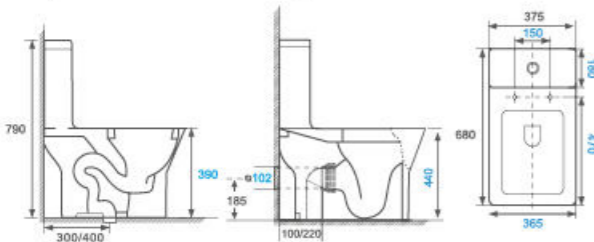

1. One-piece Toilet
   AB-0783
2. Flushing Principle: Siphonic
   - Drainage Patterns: S-trap 300/400mm
   - Flushing Principle: Washdown
   - Drainage Patterns: S-trap 100/220mm P-trap 185mm
   - Size: 680x375x790mm
   - Optional Accessories: Soft-closing seat cover