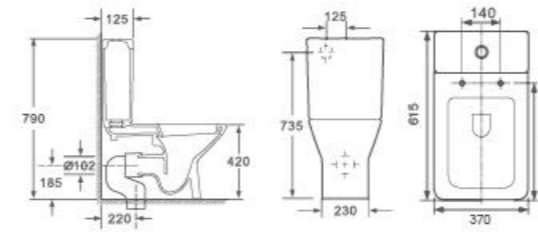

- Two-piece Toilet
AB-1503??
 • Flushing Principle: Washdown
 • Drainage Patterns: P-trap 185mm S-trap 100-300mm
 • Size: 580x370x780mm
 • Optional Accessories: Soft-closing seat cover

- Two-piece Toilet
AB-1503BC
 • Flushing Principle: Washdown
 • Drainage Patterns: P-trap 185mm S-trap 100-300mm
 • Size: 580x370x780mm
 • Optional Accessories: Soft-closing seat cover

- Floor-mounted Toilet
AB-150BTW
 • Flushing Principle: Washdown
 • Drainage Patterns: P-trap
 • Size: 520x370x445mm
 • Optional Accessories: Soft-closing seat cover

Clucky

CLUCKY serie

Two-piece Toilet

AB-1353

- Flushing Principle: Washdown
- Drainage Patterns: P-trap 185mm S-trap 220mm
- Size: 615x370x790mm
- Optional Accessories: Soft-closing seat cover

Wall-hung Toilet

AB-0493

- Flushing Principle: Washdown
- Drainage Patterns: P-trap
- Size: 510x360x350mm
- Optional Accessories: Soft-closing seat cover