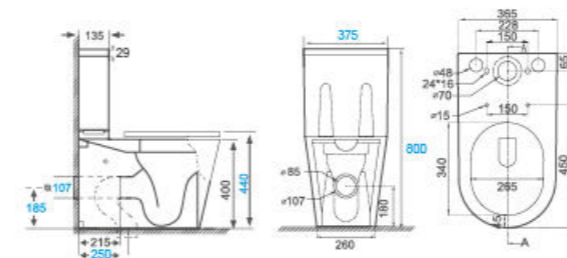

latest RIMLESS flushing technology is a perfect combination of geometry, hydrodynamics and design. It ensures the effective and sanitary flushing. The edge of the w.c. pan is unclosed, and the flushing water is arc shaped on the horizontal plane around the w.c. pan then goes into the sewage draining exit vertically without splashing.

RIMLESS 1.0

RIMLESS 2.0

RIMLESS 3.0

Clucky

Clucky

Two-piece Toilet
AB-1363A
 • Flushing Principle: Washdown
 • Drainage Patterns: P-trap 185mm S-trap 215mm
 • Size: 650x375x800mm
 • Optional Accessories: Soft-closing seat cover