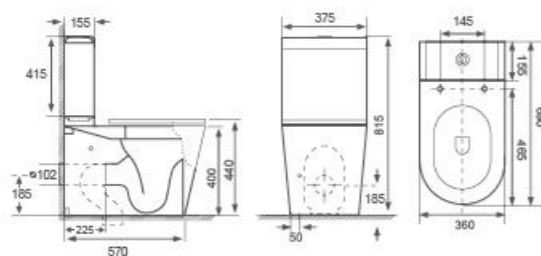

Two-piece Toilet
AB-1223B???
 • Flushing Principle: Siphonic
 • Drainage Patterns: P-trap 185mm S-trap 220/300mm
 • Size: 615x370x790mm
 • Optional Accessories: Soft-closing seat cover

Floor-mounted Toilet
AB-0543
 • Flushing Principle: Washdown
 • Drainage Patterns: P-trap
 • Size: 540x360x420mm
 • Optional Accessories: Soft-closing seat cover

Phantom

Square cistern and round base, and highly contagious texture, have added charm to the simple space and give you an extraordinary experience.

PHANTOM serie

Two-piece Toilet

AB-1273

- Flushing Principle: Washdown
- Drainage Patterns: P-trap 185mm S-trap 100-250mm
- Size: 695x360x815mm
- Optional Accessories: Soft-closing seat cover

Two-piece Toilet

AB-1273H

- Flushing Principle: Washdown
- Drainage Patterns: P-trap 185mm S-trap 100-250mm
- Size: 700x360x890mm
- Optional Accessories: Soft-closing seat cover

Wall-hung Toilet

AB-0513

- Flushing Principle: Washdown
- Drainage Patterns: P-trap
- Size: 525x360x330mm
- Optional Accessories: Soft-closing seat cover