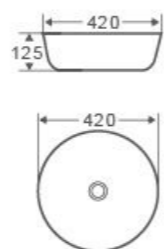

ART BASIN serie

Art Basin
CL-1373
Size: 615x415x135mm
Vitreous china
Above counter mounting

Art Basin
CL-1374
Size: 820x410x130mm
Vitreous china
Above counter mounting

Art Basin
CL-1283
Size: 440x440x135mm
Vitreous china
Above counter mounting

Art Basin
CL-1277
Size: 350x350x120mm
Vitreous china
Above counter mounting

Art Basin
CL-1279
Size: 350x350x120mm
Vitreous china
Above counter mounting

Art Basin
CL-1344
Size: 395x395x135mm
Vitreous china
Above counter mounting

Art Basin
CL-1471
Size: 420x420x160mm
Vitreous china
Above counter mounting

Art Basin
CL-1472
Size: 400x380x105mm
Vitreous china
Above counter mounting

Art Basin
CL-1329
Size: 420x420x125mm
Vitreous china
Above counter mounting