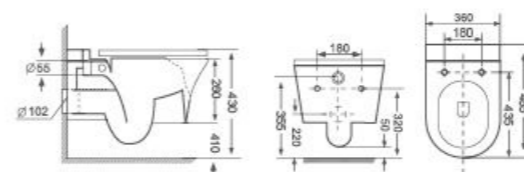

Wall-hung Toilet
AB-1343WH
• Flushing Principle: Washdown
• Drainage Patterns: P-trap
• Size: 485x360x335mm
• Optional Accessories: Soft-closing seat cover