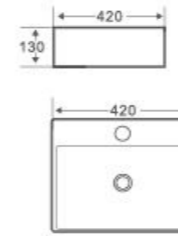

Art Basin
CL-1277
Size: 350x350x120mm
Vitreous china
Above counter mounting

Art Basin
CL-1279
Size: 350x350x120mm
Vitreous china
Above counter mounting

Art Basin
CL-1344
Size: 395x395x135mm
Vitreous china
Above counter mounting

Art Basin
CL-1471
Size: 420x420x160mm
Vitreous china
Above counter mounting

Art Basin
CL-1472
Size: 400x380x105mm
Vitreous china
Above counter mounting

Art Basin
CL-1329
Size: 420x420x125mm
Vitreous china
Above counter mounting

Art Basin
CL-1282
Size: 385x385x135mm
Vitreous china
Above counter mounting

Art Basin
CL-1285
Size: 500x400x135mm
Vitreous china
Above counter mounting

Art Basin
CL-1058
Size: 480x370x130mm
Vitreous china
Above counter mounting

Art Basin
CL-1274
Size: 420x420x130mm
Vitreous china
Above counter mounting

Art Basin
CL-1275
Size: 500x420x130mm
Vitreous china
Above counter mounting

Art Basin
CL-1276
Size: 600x420x130mm
Vitreous china
Above counter mounting