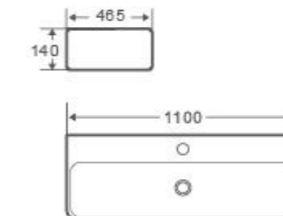

Art Basin
CL-1274
Size: 420x420x130mm
Vitreous china
Above counter mounting

Art Basin
CL-1275
Size: 500x420x130mm
Vitreous china
Above counter mounting

Art Basin
CL-1276
Size: 600x420x130mm
Vitreous china
Above counter mounting

Art Basin
CL-1465L
Size: 700x420x125mm
Vitreous china
Above counter mounting

Art Basin
CL-1465R
Size: 700x420x125mm
Vitreous china
Above counter mounting

Art Basin
CL-1080
Size: 410x410x145mm
Vitreous china
Above counter mounting

Art Basin
CL-1417
Size: 605x470x135mm
Vitreous china
Above counter mounting

Art Basin
CL-1419
Size: 1100x485x140mm
Vitreous china
Above counter mounting

Art Basin
CL-1033B
Size: 460x460x155mm
Vitreous china
Above counter mounting