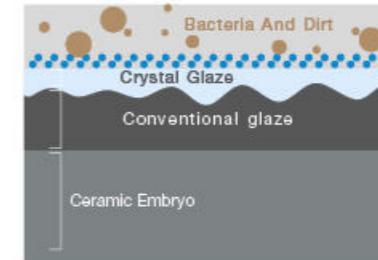

ANTI-MICROBIAL

xxxxxxxxxxxxQuis molu apero totam sim sandigenet idebitecatum sit facitecti aspersp ienimolorit volupti nobitae rumquosam int et ullorem quam estia su

CRYSTAL GLAZE

EASY TO CLEAN

xxxxxxxxxxxxQuis molu apero totam sim sandigenet idebitecatum sit facitecti aspersp ienimolorit volupti nobitae rumquosam int et ullorem quam estia suntibu