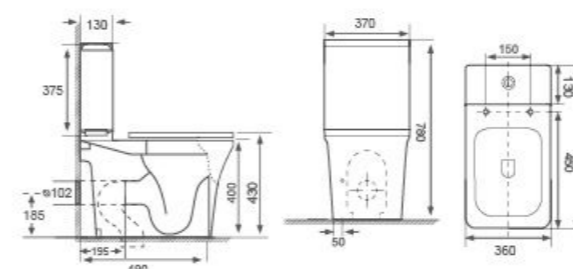

Wall-hung Bidet

AB-0506

- Flushing Principle: Washdown
- Drainage Patterns: P-trap
- Size: 520x360x315mm
- Optional Accessories: Soft-closing seat cover

Floor-mounted Bidet

AB-1266

- Flushing Principle: Washdown
- Drainage Patterns: P-trap
- Size: 545x365x420mm
- Optional Accessories: Soft-closing seat cover

Clucky

CLUCKY serie

- Two-piece Toilet
AB-1503??
 • Flushing Principle: Washdown
 • Drainage Patterns: P-trap 185mm S-trap 100-300mm
 • Size: 620x370x780mm
 • Optional Accessories: Soft-closing seat cover

- Two-piece Toilet
AB-1503??
 • Flushing Principle: Washdown
 • Drainage Patterns: P-trap 185mm S-trap 100-300mm
 • Size: 580x370x780mm
 • Optional Accessories: Soft-closing seat cover

- Two-piece Toilet
AB-1503BC
 • Flushing Principle: Washdown
 • Drainage Patterns: P-trap 185mm S-trap 100-300mm
 • Size: 580x370x780mm
 • Optional Accessories: Soft-closing seat cover