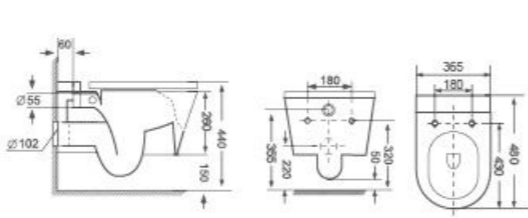

Two-piece Toilet

AB-1273H

- Flushing Principle: Washdown
- Drainage Patterns: P-trap 185mm S-trap 100-250mm
- Size: 700x360x890mm
- Optional Accessories: Soft-closing seat cover

Wall-hung Toilet

AB-0513

- Flushing Principle: Washdown
- Drainage Patterns: P-trap
- Size: 525x360x330mm
- Optional Accessories: Soft-closing seat cover

Floor-mounted Toilet

AB-1273BTW

- Flushing Principle: Washdown
- Drainage Patterns: P-trap 185mm S-trap 100-150mm
- Size: 540x360x390mm
- Optional Accessories: Soft-closing seat cover

Two-piece Toilet

AB-1273S

- Flushing Principle: Washdown
- Drainage Patterns: P-trap 185mm S-trap 100-220mm
- Size: 590x375x800mm
- Optional Accessories: Soft-closing seat cover

Wall-hung Toilet

AB-1273WH

- Flushing Principle: Washdown
- Drainage Patterns: P-trap
- Size: 480x365x347mm
- Optional Accessories: Soft-closing seat cover