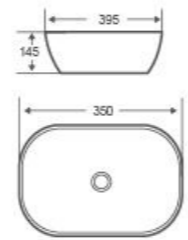

-  Black
-  White
-  Coffee

Art Basin
CL-1275YD
Size: 500x420x130mm
Vitreous china
Above counter mounting

-  Grey
-  White
-  Coffee

Art Basin
CL-1276YD
Size: 600x420x130mm
Vitreous china
Above counter mounting

-  Grey
-  White
-  Coffee

Art Basin
CL-1320YD
Size: 610x345x110mm
Vitreous china
Above counter mounting

-  Black
-  White
-  Grey

Art Basin
CL-1279YD
 Size: 350x350x120mm
 Vitreous china
 Above counter mounting

Art Basin
CL-1268-1YD
 Size: 420x420x145mm
 Vitreous china
 Above counter mounting

Art Basin
CL-1269-1YD
 Size: 500x395x145mm
 Vitreous china
 Above counter mounting

Art Basin
CL-1291YD
 Size: 500x380x120mm
 Vitreous china
 Above counter mounting

Art Basin
CL-1289YD
 Size: 600x380x120mm
 Vitreous china
 Above counter mounting

Art Basin
CL-1285
 Size: 605x400x135mm
 Vitreous china
 Above counter mounting