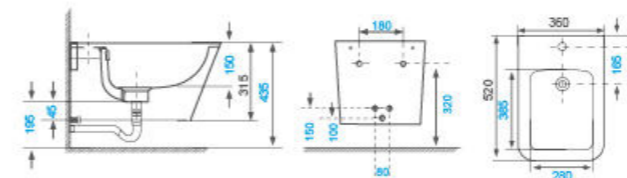

Floor-mounted Toilet

AB-1263BTW

- Flushing Principle: Washdown
- Drainage Patterns: S-trap 50-85mm
- Size: 540x360x455mm
- Optional Accessories: Soft-closing seat cover

Two-piece Toilet

AB-1263C

- Flushing Principle: Washdown
- Drainage Patterns: P-trap 185mm S-trap 100-220mm
- Size: 670x375x815mm
- Optional Accessories: Soft-closing seat cover

Wall-hung Bidet

AB-0506

- Flushing Principle: Washdown
- Drainage Patterns: P-trap
- Size: 520x360x315mm
- Optional Accessories: Soft-closing seat cover

Floor-mounted Bidet

AB-1266

- Flushing Principle: Washdown
- Drainage Patterns: P-trap
- Size: 545x365x420mm
- Optional Accessories: Soft-closing seat cover