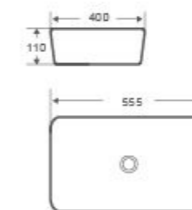

- Two-piece Toilet
AB-0000
- Flushing Principle: Siphonic
 - Drainage Patterns: S-trap 300/400mm
 - Size: 690x380x805mm
 - Optional Accessories: Soft-closing seat cover

ART BASIN

BRIGHT AND CLEAN AS NEW

光洁如新

NEW GENERATION RIMLESS TOILET BOWL

1. Draining hole with large diameter, less probability to be stuck, avoid water stain and prevent bacterial growth.
2. Easy to clean without any residue, improve the clean efficiency.
3. Powerful flushing, better performance and water saving function.
4. Minimalistic design, more space saving and fashionable look.
5. The products with patent can bring you excellent using experience.
6. The way of your life will be changed by our innovational technology.
7. More choices for you.

BRIGHT AND CLEAN
AS NEW

Art Basin
CL-1468
Size: 435x435x110mm
Vitreous china
Above counter mounting

Art Basin
CL-1469
Size: 555x400x110mm
Vitreous china
Above counter mounting

Art Basin
CL-1467
Size: 435x435x110mm
Vitreous china
Above counter mounting