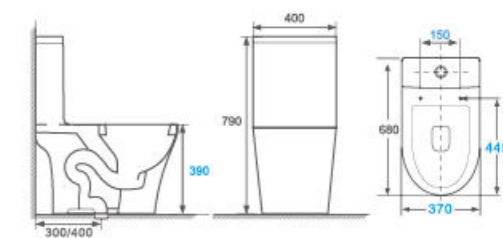

One-piece Toilet
AB-3453
• Flushing Principle:Siphonic
• Drainage Patterns:S-trap 300/400mm
• Size:680x400x790mm
• Optional Accessories:Soft-closing seat cover