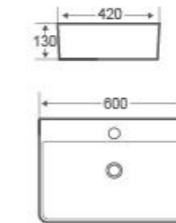

-  Grey
-  White
-  Coffee

Art Basin
CL-1277YD
Size: 350x350x120mm
Vitreous china
Above counter mounting

-  Grey
-  White
-  Black

Art Basin
CL-1282YD
Size: 385x385x140mm
Vitreous china
Above counter mounting

-  Black
-  White
-  Coffee

Art Basin
CL-1275YD
Size: 500x420x130mm
Vitreous china
Above counter mounting

-  Grey
-  White
-  Coffee

Art Basin
CL-1276YD
Size: 600x420x130mm
Vitreous china
Above counter mounting

-  Grey
-  White
-  Coffee

Art Basin
CL-1320YD
Size: 610x345x110mm
Vitreous china
Above counter mounting

-  Black
-  White
-  Grey

Art Basin
CL-1279YD
 Size: 350x350x120mm
 Vitreous china
 Above counter mounting