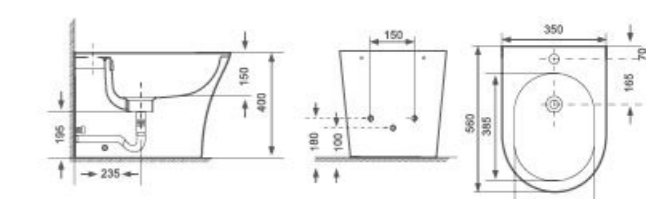

Floor-mounted Bidet
AB-1346
• Flushing Principle: Washdown
• Drainage Patterns: P-trap
• Size: 560x360x400mm
• Optional Accessories: Soft-closing seat cover