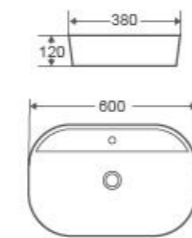

-  Black
-  White
-  Coffee

Art Basin
CL-1275YD
Size: 500x420x130mm
Vitreous china
Above counter mounting

-  Grey
-  White
-  Coffee

Art Basin
CL-1276YD
Size: 600x420x130mm
Vitreous china
Above counter mounting

-  Grey
-  White
-  Coffee

Art Basin
CL-1320YD
Size: 610x345x110mm
Vitreous china
Above counter mounting

-  Black
-  White
-  Grey

Art Basin
CL-1279YD
 Size: 350x350x120mm
 Vitreous china
 Above counter mounting

Art Basin
CL-1268-1YD
 Size: 420x420x145mm
 Vitreous china
 Above counter mounting

Art Basin
CL-1269-1YD
 Size: 500x395x145mm
 Vitreous china
 Above counter mounting

Art Basin
CL-1291YD
 Size: 500x380x120mm
 Vitreous china
 Above counter mounting

Art Basin
CL-1289YD
 Size: 600x380x120mm
 Vitreous china
 Above counter mounting

Art Basin
CL-1285
 Size: 605x400x135mm
 Vitreous china
 Above counter mounting