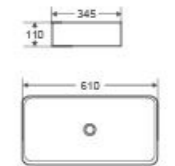

-  Grey
-  White
-  Coffee

Art Basin
CL-1277YD
Size: 350x350x120mm
Vitreous china
Above counter mounting

-  Grey
-  White
-  Black

Art Basin
CL-1282YD
Size: 385x385x140mm
Vitreous china
Above counter mounting

-  Black
-  White
-  Coffee

Art Basin
CL-1275YD
Size: 500x420x130mm
Vitreous china
Above counter mounting

-  Grey
-  White
-  Coffee

Art Basin
CL-1276YD
Size: 600x420x130mm
Vitreous china
Above counter mounting

-  Grey
-  White
-  Coffee

Art Basin
CL-1320YD
Size: 610x345x110mm
Vitreous china
Above counter mounting

-  Black
-  White
-  Grey

Art Basin
CL-1279YD
 Size: 350x350x120mm
 Vitreous china
 Above counter mounting

Art Basin
CL-1268-1YD
 Size: 420x420x145mm
 Vitreous china
 Above counter mounting

Art Basin
CL-1269-1YD
 Size: 500x395x145mm
 Vitreous china
 Above counter mounting

Art Basin
CL-1291YD
 Size: 500x380x120mm
 Vitreous china
 Above counter mounting