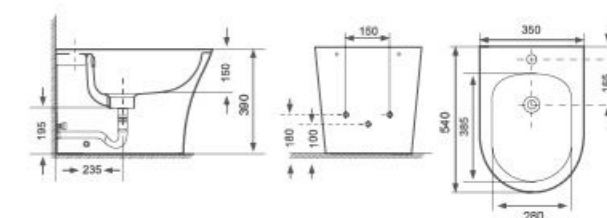

Floor-mounted Bidet
AB-1276??
• Flushing Principle: Washdown
• Drainage Patterns: P-trap
• Size: 545x360x395mm
• Optional Accessories: Soft-closing seat cover