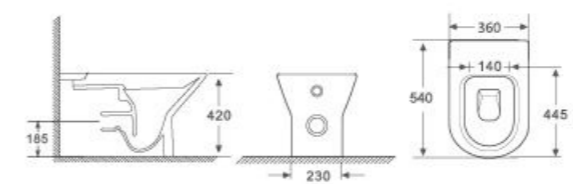

Floor-mounted Toilet
AB-0543
• Flushing Principle: Washdown
• Drainage Patterns: P-trap
• Size: 540x360x420mm
• Optional Accessories: Soft-closing seat cover