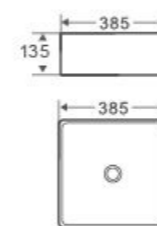

Art Basin
CL-1277
Size: 350x350x120mm
Vitreous china
Above counter mounting

Art Basin
CL-1279
Size: 350x350x120mm
Vitreous china
Above counter mounting

Art Basin
CL-1344
Size: 395x395x135mm
Vitreous china
Above counter mounting

Art Basin
CL-1471
Size: 420x420x160mm
Vitreous china
Above counter mounting

Art Basin
CL-1472
Size: 400x380x105mm
Vitreous china
Above counter mounting

Art Basin
CL-1329
Size: 420x420x125mm
Vitreous china
Above counter mounting

Art Basin
CL-1282
Size: 385x385x135mm
Vitreous china
Above counter mounting

Art Basin
CL-1285
Size: 500x400x135mm
Vitreous china
Above counter mounting

Art Basin
CL-1058
Size: 480x370x130mm
Vitreous china
Above counter mounting

Art Basin
CL-1274
Size: 420x420x130mm
Vitreous china
Above counter mounting

Art Basin
CL-1275
Size: 500x420x130mm
Vitreous china
Above counter mounting

Art Basin
CL-1276
Size: 600x420x130mm
Vitreous china
Above counter mounting