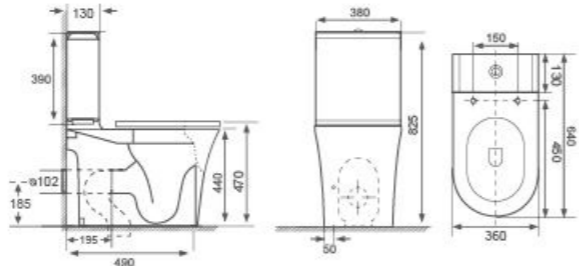

Two-piece Toilet
AB-1343B
• Flushing Principle: Washdown
• Drainage Patterns: P-trap 185mm S-trap 100-300mm
• Size: 640x375x825mm
• Optional Accessories: Soft-closing seat cover