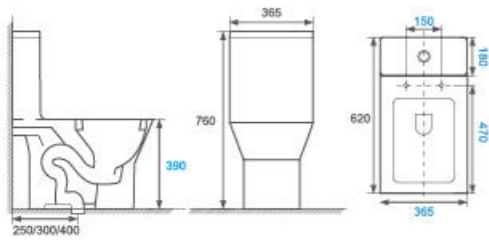

1. One-piece Toilet
   AB-3393
2. Flushing Principle: Siphonic
   - Drainage Patterns: S-trap 250/300/400mm
   - Size: 620x365x760mm
   - Optional Accessories: Soft-closing seat cover