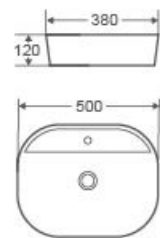

-  Black
-  White
-  Coffee

Art Basin
CL-1275YD
Size: 500x420x130mm
Vitreous china
Above counter mounting

-  Grey
-  White
-  Coffee

Art Basin
CL-1276YD
Size: 600x420x130mm
Vitreous china
Above counter mounting

-  Grey
-  White
-  Coffee

Art Basin
CL-1320YD
Size: 610x345x110mm
Vitreous china
Above counter mounting

-  Black
-  White
-  Grey

Art Basin
CL-1279YD
 Size: 350x350x120mm
 Vitreous china
 Above counter mounting

Art Basin
CL-1268-1YD
 Size: 420x420x145mm
 Vitreous china
 Above counter mounting

Art Basin
CL-1269-1YD
 Size: 500x395x145mm
 Vitreous china
 Above counter mounting

Art Basin
CL-1291YD
 Size: 500x380x120mm
 Vitreous china
 Above counter mounting

Art Basin
CL-1289YD
 Size: 600x380x120mm
 Vitreous china
 Above counter mounting

Art Basin
CL-1285
 Size: 605x400x135mm
 Vitreous china
 Above counter mounting