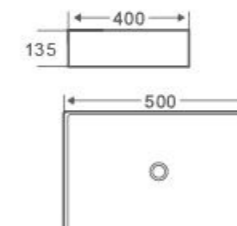

Art Basin
CL-1277
Size: 350x350x120mm
Vitreous china
Above counter mounting

Art Basin
CL-1279
Size: 350x350x120mm
Vitreous china
Above counter mounting

Art Basin
CL-1344
Size: 395x395x135mm
Vitreous china
Above counter mounting

Art Basin
CL-1471
Size: 420x420x160mm
Vitreous china
Above counter mounting

Art Basin
CL-1472
Size: 400x380x105mm
Vitreous china
Above counter mounting

Art Basin
CL-1329
Size: 420x420x125mm
Vitreous china
Above counter mounting

Art Basin
CL-1282
Size: 385x385x135mm
Vitreous china
Above counter mounting

Art Basin
CL-1285
Size: 500x400x135mm
Vitreous china
Above counter mounting

Art Basin
CL-1058
Size: 480x370x130mm
Vitreous china
Above counter mounting

Art Basin
CL-1274
Size: 420x420x130mm
Vitreous china
Above counter mounting

Art Basin
CL-1275
Size: 500x420x130mm
Vitreous china
Above counter mounting

Art Basin
CL-1276
Size: 600x420x130mm
Vitreous china
Above counter mounting