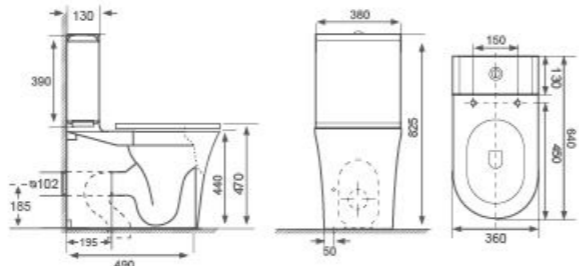

- Flushing Principle: Washdown
- Drainage Patterns: P-trap
- Size: 580x360x400mm
- Optional Accessories: Soft-closing seat cover

Clever

CLEVER serie

Two-piece Toilet
AB-1343H
 • Flushing Principle: Washdown
 • Drainage Patterns: P-trap 185mm S-trap 100-300mm
 • Size: 640x375x785mm
 • Optional Accessories: Soft-closing seat cover

Two-piece Toilet
AB-1343H
 • Flushing Principle: Washdown
 • Drainage Patterns: P-trap 185mm S-trap 100-300mm
 • Size: 640x375x825mm
 • Optional Accessories: Soft-closing seat cover

Wall-hung Toilet
AB-1343WH
 • Flushing Principle: Washdown
 • Drainage Patterns: P-trap
 • Size: 485x360x335mm
 • Optional Accessories: Soft-closing seat cover