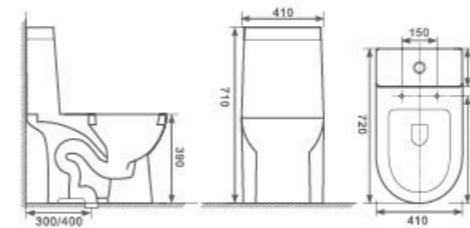

1. One-piece Toilet
   AB-3223
2. Flushing Principle: Siphonic
   - Drainage Patterns: S-trap 300/400mm
   - Size: 720x410x710mm
   - Optional Accessories: Soft-closing seat cover