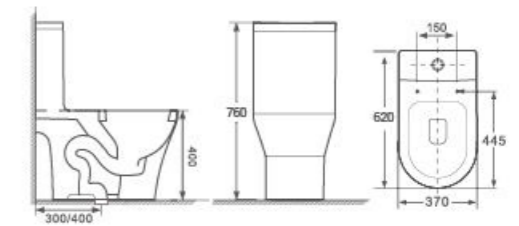

1. One-piece Toilet
   AB-3343
2. Flushing Principle: Siphonic
   - Drainage Patterns: S-trap 300/400mm
   - Size: 620x370x760mm
   - Optional Accessories: Soft-closing seat cover