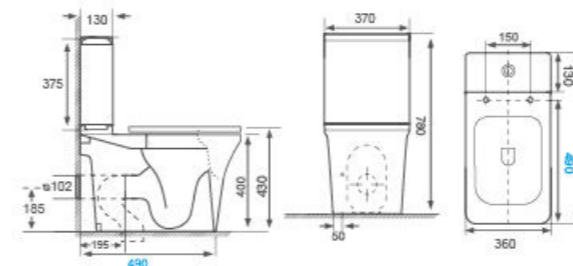

Wall-hung Bidet

AB-0506

- Flushing Principle: Washdown
- Drainage Patterns: P-trap
- Size: 520x360x315mm
- Optional Accessories: Soft-closing seat cover

Floor-mounted Bidet

AB-1266

- Flushing Principle: Washdown
- Drainage Patterns: P-trap
- Size: 545x365x420mm
- Optional Accessories: Soft-closing seat cover

Clucky

CLUCKY serie

- Two-piece Toilet
AB-1503??
 • Flushing Principle: Washdown
 • Drainage Patterns: P-trap 185mm S-trap 100-300mm
 • Size: 620x370x780mm
 • Optional Accessories: Soft-closing seat cover

- Two-piece Toilet
AB-1503??
 • Flushing Principle: Washdown
 • Drainage Patterns: P-trap 185mm S-trap 100-300mm
 • Size: 580x370x780mm
 • Optional Accessories: Soft-closing seat cover

- Two-piece Toilet
AB-1503BC
 • Flushing Principle: Washdown
 • Drainage Patterns: P-trap 185mm S-trap 100-300mm
 • Size: 580x370x780mm
 • Optional Accessories: Soft-closing seat cover