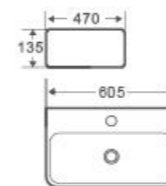

Art Basin
CL-1282
Size: 385x385x135mm
Vitreous china
Above counter mounting

Art Basin
CL-1285
Size: 500x400x135mm
Vitreous china
Above counter mounting

Art Basin
CL-1058
Size: 480x370x130mm
Vitreous china
Above counter mounting

Art Basin
CL-1274
Size: 420x420x130mm
Vitreous china
Above counter mounting

Art Basin
CL-1275
Size: 500x420x130mm
Vitreous china
Above counter mounting

Art Basin
CL-1276
Size: 600x420x130mm
Vitreous china
Above counter mounting

Art Basin
CL-1465L
Size: 700x420x125mm
Vitreous china
Above counter mounting

Art Basin
CL-1465R
Size: 700x420x125mm
Vitreous china
Above counter mounting

Art Basin
CL-1080
Size: 410x410x145mm
Vitreous china
Above counter mounting

Art Basin
CL-1417
Size: 605x470x135mm
Vitreous china
Above counter mounting

Art Basin
CL-1419
Size: 1100x485x140mm
Vitreous china
Above counter mounting

Art Basin
CL-1033B
Size: 460x460x155mm
Vitreous china
Above counter mounting