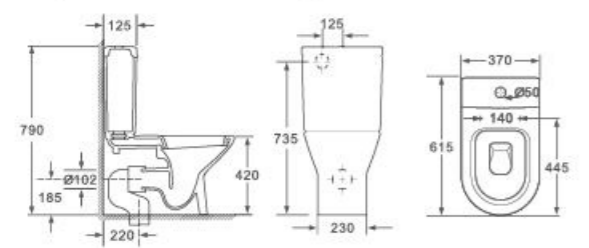

CE W
Two-piece Toilet
AB-1223
• Flushing Principle: Washdown
• Drainage Patterns: P-trap 185mm S-trap 220mm
• Size: 615x370x790mm
• Optional Accessories: Soft-closing seat cover