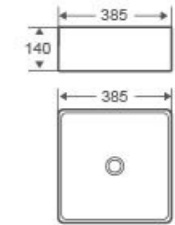

Art Basin
CL-1417
Size: 605x470x135mm
Vitreous china
Above counter mounting

Art Basin
CL-1419
Size: 1100x485x140mm
Vitreous china
Above counter mounting

Art Basin
CL-1033B
Size: 460x460x155mm
Vitreous china
Above counter mounting

-  Grey
-  White
-  Coffee

Art Basin
CL-1277YD
Size: 350x350x120mm
Vitreous china
Above counter mounting

-  Grey
-  White
-  Black

Art Basin
CL-1282YD
Size: 385x385x140mm
Vitreous china
Above counter mounting

-  Black
-  White
-  Coffee

Art Basin
CL-1275YD
Size: 500x420x130mm
Vitreous china
Above counter mounting

-  Grey
-  White
-  Coffee

Art Basin
CL-1276YD
Size: 600x420x130mm
Vitreous china
Above counter mounting