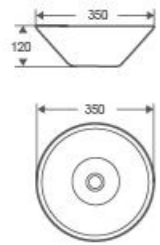

-  Black
-  White
-  Coffee

Art Basin
CL-1275YD
Size: 500x420x130mm
Vitreous china
Above counter mounting

-  Grey
-  White
-  Coffee

Art Basin
CL-1276YD
Size: 600x420x130mm
Vitreous china
Above counter mounting

-  Grey
-  White
-  Coffee

Art Basin
CL-1320YD
Size: 610x345x110mm
Vitreous china
Above counter mounting

-  Black
-  White
-  Grey

Art Basin
CL-1279YD
 Size: 350x350x120mm
 Vitreous china
 Above counter mounting

Art Basin
CL-1268-1YD
 Size: 420x420x145mm
 Vitreous china
 Above counter mounting

Art Basin
CL-1269-1YD
 Size: 500x395x145mm
 Vitreous china
 Above counter mounting

Art Basin
CL-1291YD
 Size: 500x380x120mm
 Vitreous china
 Above counter mounting