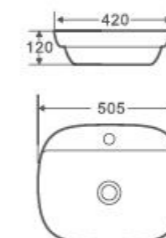

BRIGHT AND CLEAN
AS NEW

Art Basin
CL-1468
Size: 435x435x110mm
Vitreous china
Above counter mounting

Art Basin
CL-1469
Size: 555x400x110mm
Vitreous china
Above counter mounting

Art Basin
CL-1467
Size: 435x435x110mm
Vitreous china
Above counter mounting

Art Basin
CL-1473
Size: 420x420x120mm
Vitreous china
Above counter mounting

Art Basin
CL-1474
Size: 505x420x120mm
Vitreous china
Above counter mounting

Art Basin
CL-1475
Size: 610x430x120mm
Vitreous china
Above counter mounting