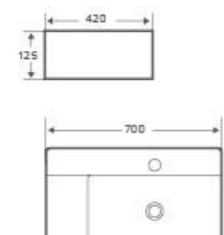

Art Basin
CL-1471
Size: 420x420x160mm
Vitreous china
Above counter mounting

Art Basin
CL-1472
Size: 400x380x105mm
Vitreous china
Above counter mounting

Art Basin
CL-1329
Size: 420x420x125mm
Vitreous china
Above counter mounting

Art Basin
CL-1282
Size: 385x385x135mm
Vitreous china
Above counter mounting

Art Basin
CL-1285
Size: 500x400x135mm
Vitreous china
Above counter mounting

Art Basin
CL-1058
Size: 480x370x130mm
Vitreous china
Above counter mounting

Art Basin
CL-1274
Size: 420x420x130mm
Vitreous china
Above counter mounting

Art Basin
CL-1275
Size: 500x420x130mm
Vitreous china
Above counter mounting

Art Basin
CL-1276
Size: 600x420x130mm
Vitreous china
Above counter mounting

Art Basin
CL-1465L
Size: 700x420x125mm
Vitreous china
Above counter mounting

Art Basin
CL-1465R
Size: 700x420x125mm
Vitreous china
Above counter mounting

Art Basin
CL-1080
Size: 410x410x145mm
Vitreous china
Above counter mounting