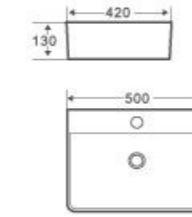

Art Basin
CL-1471
Size: 420x420x160mm
Vitreous china
Above counter mounting

Art Basin
CL-1472
Size: 400x380x105mm
Vitreous china
Above counter mounting

Art Basin
CL-1329
Size: 420x420x125mm
Vitreous china
Above counter mounting

Art Basin
CL-1282
Size: 385x385x135mm
Vitreous china
Above counter mounting

Art Basin
CL-1285
Size: 500x400x135mm
Vitreous china
Above counter mounting

Art Basin
CL-1058
Size: 480x370x130mm
Vitreous china
Above counter mounting

Art Basin
CL-1274
Size: 420x420x130mm
Vitreous china
Above counter mounting

Art Basin
CL-1275
Size: 500x420x130mm
Vitreous china
Above counter mounting

Art Basin
CL-1276
Size: 600x420x130mm
Vitreous china
Above counter mounting