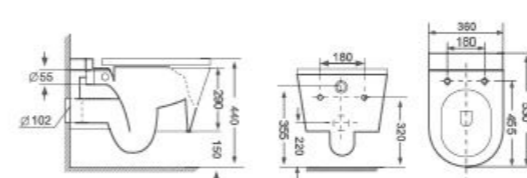

Two-piece Toilet

AB-1273H

- Flushing Principle: Washdown
- Drainage Patterns: P-trap 185mm S-trap 100-250mm
- Size: 700x360x890mm
- Optional Accessories: Soft-closing seat cover

Wall-hung Toilet

AB-0513

- Flushing Principle: Washdown
- Drainage Patterns: P-trap
- Size: 525x360x330mm
- Optional Accessories: Soft-closing seat cover

Floor-mounted Toilet

AB-1273BTW

- Flushing Principle: Washdown
- Drainage Patterns: P-trap 185mm S-trap 100-150mm
- Size: 540x360x390mm
- Optional Accessories: Soft-closing seat cover

Two-piece Toilet

AB-1273S