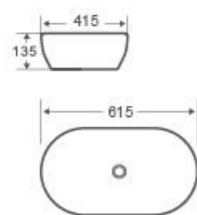

BRIGHT AND CLEAN
AS NEW

Art Basin
CL-1468
Size: 435x435x110mm
Vitreous china
Above counter mounting

Art Basin
CL-1469
Size: 555x400x110mm
Vitreous china
Above counter mounting

Art Basin
CL-1467
Size: 435x435x110mm
Vitreous china
Above counter mounting

Art Basin
CL-1473
Size: 420x420x120mm
Vitreous china
Above counter mounting

Art Basin
CL-1474
Size: 505x420x120mm
Vitreous china
Above counter mounting

Art Basin
CL-1475
Size: 610x430x120mm
Vitreous china
Above counter mounting

ART BASIN serie

Art Basin
CL-1373
Size: 615x415x135mm
Vitreous china
Above counter mounting

Art Basin
CL-1374
Size: 820x410x130mm
Vitreous china
Above counter mounting

Art Basin
CL-1283
Size: 440x440x135mm
Vitreous china
Above counter mounting

Art Basin
CL-1277
Size: 350x350x120mm
Vitreous china
Above counter mounting

Art Basin
CL-1279
Size: 350x350x120mm
Vitreous china
Above counter mounting

Art Basin
CL-1344
Size: 395x395x135mm
Vitreous china
Above counter mounting