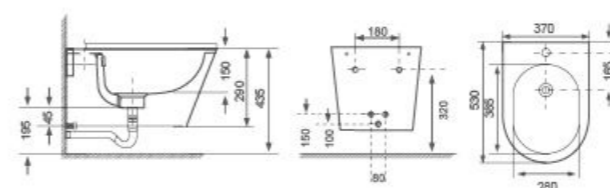

- Flushing Principle: Washdown
- Drainage Patterns: P-trap 185mm S-trap 100-220mm
- Size: 590x375x800mm
- Optional Accessories: Soft-closing seat cover

Wall-hung Toilet

AB-1273WH

- Flushing Principle: Washdown
- Drainage Patterns: P-trap
- Size: 480x365x347mm
- Optional Accessories: Soft-closing seat cover

Wall-hung Bidet

AB-0516

- Flushing Principle: Washdown
- Drainage Patterns: P-trap
- Size: 530x360x290mm
- Optional Accessories: Soft-closing seat cover

Floor-mounted Bidet

AB-1276

- Flushing Principle: Washdown
- Drainage Patterns: P-trap
- Size: 530x360x390mm
- Optional Accessories: Soft-closing seat cover