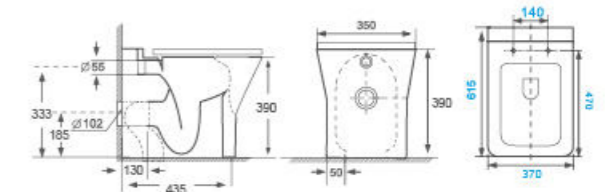

Floor-mounted Toilet

AB-0543

- Flushing Principle: Washdown
- Drainage Patterns: P-trap
- Size: 580x360x400mm
- Optional Accessories: Soft-closing seat cover