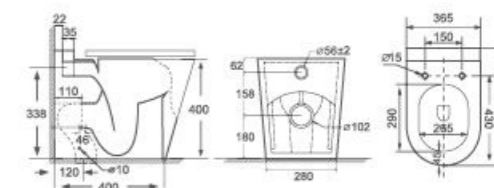

Two-piece Toilet
AB-1363B
• Flushing Principle: Washdown
• Drainage Patterns: S-trap 250mm P-trap 180mm
• Size: 640x365x790mm
• Optional Accessories: Soft-closing seat cover