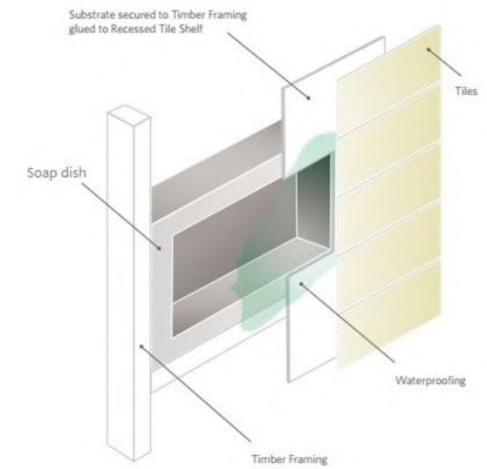

## SMC TILE TRAY

- Self supporting
- Light weight
- Low profile
- Easy Installation
- 36mm 2,3,4 sided the flange
- Can be recessed into the floor
- Available in more sizes

▲ TG9090D SMC TILE TRAY

▲ SP-1627

▲ SP-1639

▲ SN-1614

▲ SN-1620

▲ SN-1620D

▲ SN-1605

▲ Shower niches can be any combination

## SMC SHOWER NICHE

- Self supporting
- Light weight
- Can be recessed into the floor
- Available in more sizes
- Available in more combinations

WET-ROOM  
WALL PANEL