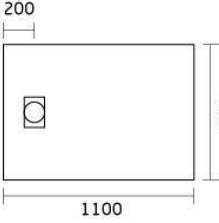

70ES SMC SHOWER TRAY

SLATE STONE SHOWER TRAY

- SMC-sheet molding compound
- Light weight
- Nature stone effective
- Easy Installation
- Available in more colors
- Available in more sizes