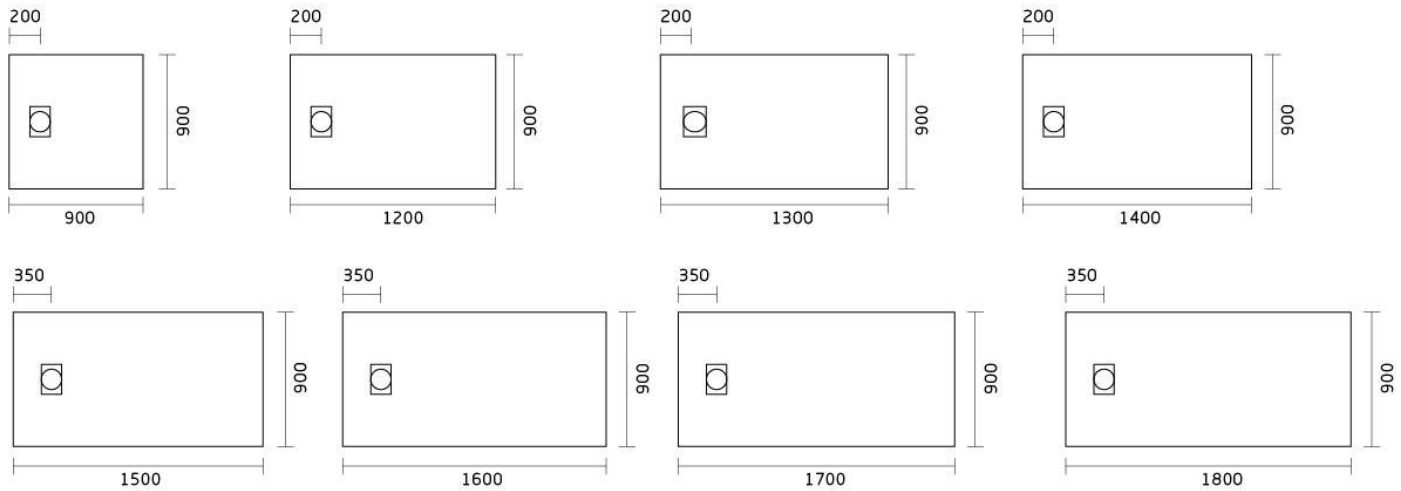

90E CLASSIC SHOWER TRAY

Can be cut to size