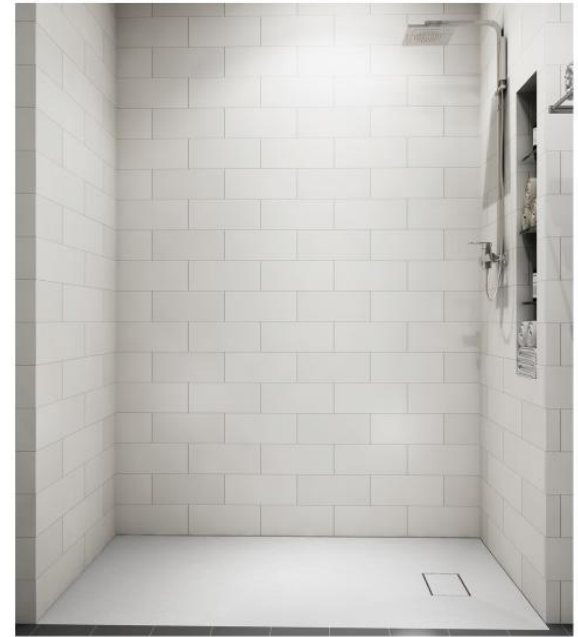

Can be cut to size

WET-ROOM WALL PANEL

TUB/SHOWER SURROUND

MATERIAL:

Introsul simulated tile shower surrounds are manufactured from SMC - sheet molding compound

INSTALLATION:

Simulated shower surrounds should be installed over moisture-resistant wall board or sound ceramic tile. To arrange for a trained professional to install your simulated tile shower surrounds, call your local sales representative.