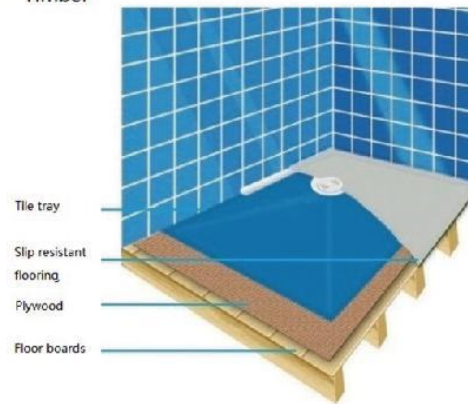

Installation

Timber