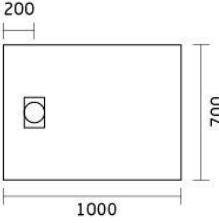

70ES SMC SHOWER TRAY

SLATE STONE SHOWER TRAY

- SMC-sheet molding compound
- Light weight
- Nature stone effective
- Easy Installation
- Available in more colors
- Available in more sizes