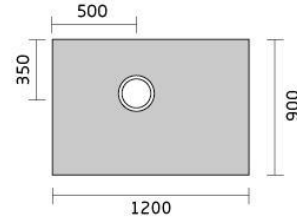

WET ROOM FORMS