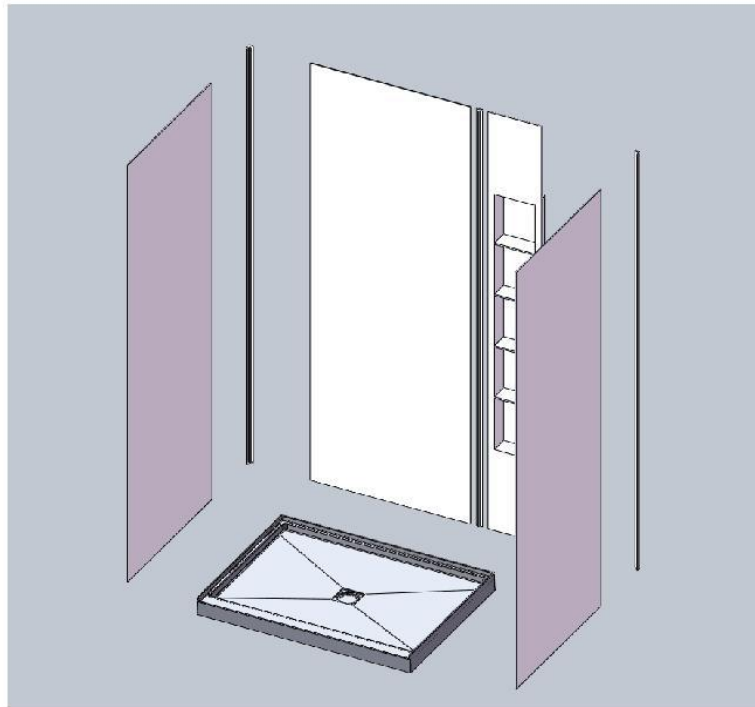

▲ SP-1639

▲ SN-1614

▲ SN-1620

▲ SN-1620D

▲ SN-1605

▲ Shower niches can be any combination

## SMC SHOWER NICHE

- Self supporting
- Light weight
- Can be recessed into the floor
- Available in more sizes
- Available in more combinations

WET-ROOM  
WALL PANEL