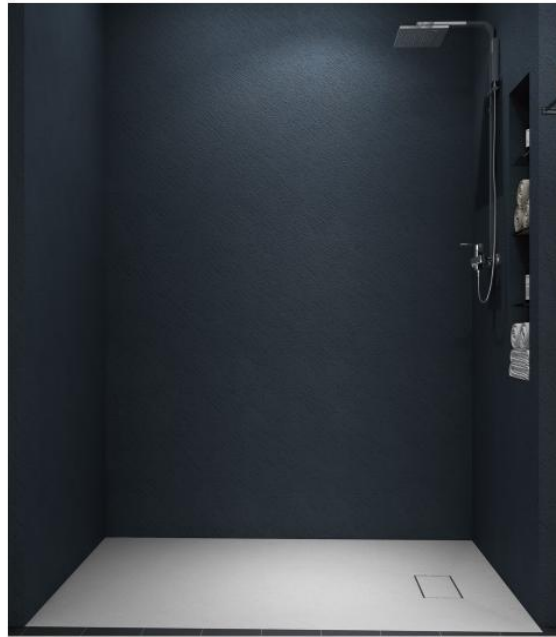

Can be cut to size

WET-ROOM WALL PANEL

TUB/SHOWER SURROUND

MATERIAL:

Introsul simulated tile shower surrounds are manufactured from SMC - sheet molding compound

INSTALLATION:

Simulated shower surrounds should be installed over moisture-resistant wall board or sound ceramic tile. To arrange for a trained professional to install your simulated tile shower surrounds, call your local sales representative.