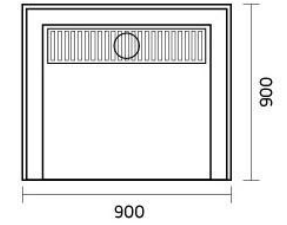

▲ GT-12090AUS SMC SLATE STONE SHOWER TRAY