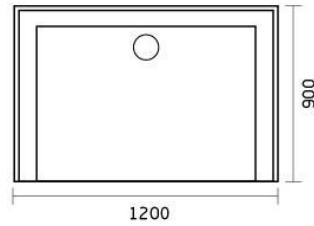

▲ GT-9090ACS SMC SLATE STONE SHOWER TRAY