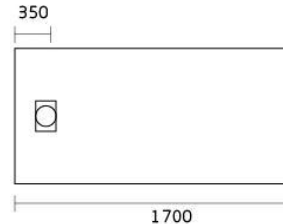

70ES SMC SHOWER TRAY

SLATE STONE SHOWER TRAY

- SMC-sheet molding compound
- Light weight
- Nature stone effective
- Easy Installation
- Available in more colors
- Available in more sizes