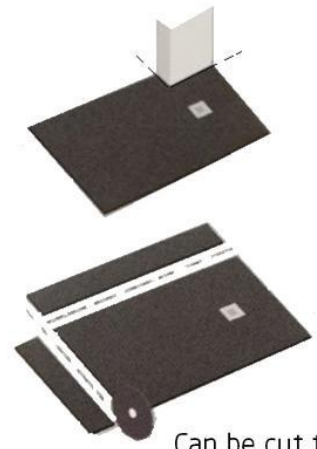

90E CLASSIC SHOWER TRAY

Can be cut to size