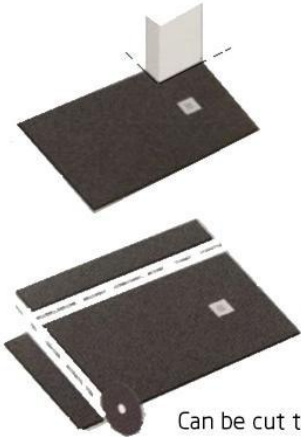

Can be cut to size

100C SMC SHOWER TRAY