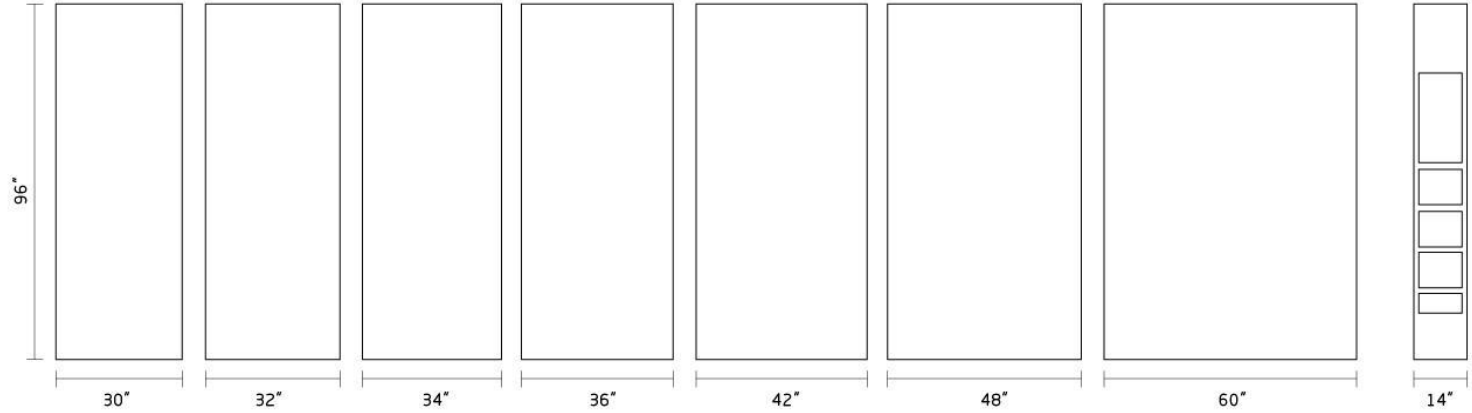

WET-ROOM WALL PANEL

TUB/SHOWER SURROUND INCLUDES

- One back panel
- Two side panels

TUB/SHOWER SURROUND

MATERIAL:

Introsul simulated tile shower surrounds are manufactured from SMC - sheet molding compound

INSTALLATION:

Simulated shower surrounds should be installed over moisture-resistant wall board or sound ceramic tile. To arrange for a trained professional to install your simulated tile shower surrounds, call your local sales representative.

Easy
Installation

Slip Resistant
Texture

5 YEARS
Warranty

Premium
Quality