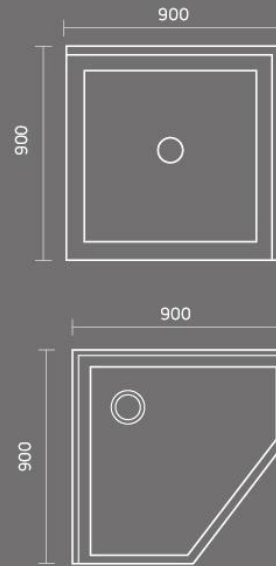

▲ GT-12090AT SMC SHOWER BASE

▲ GT-9090AT SMC SHOWER BASE

▲ GT-12090AUS SMC SLATE STONE SHOWER TRAY

▲ GT-9090ACS SMC SLATE STONE SHOWER TRAY

▲ GT-9090NC SMC SHOWER BASE

▲ GT-9090CN SMC SHOWER BASE

▲ GT9090AS SMC SHOWER BASE