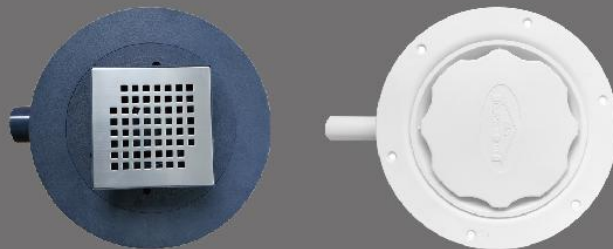

WET ROOM FORMS

Save You Time And Money