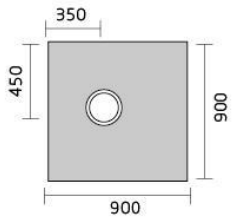

WET ROOM FORMS