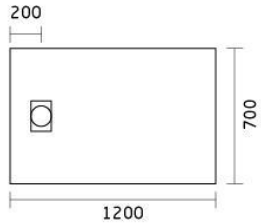

70ES SMC SHOWER TRAY

SLATE STONE SHOWER TRAY

- SMC-sheet molding compound
- Light weight
- Nature stone effective
- Easy Installation
- Available in more colors
- Available in more sizes