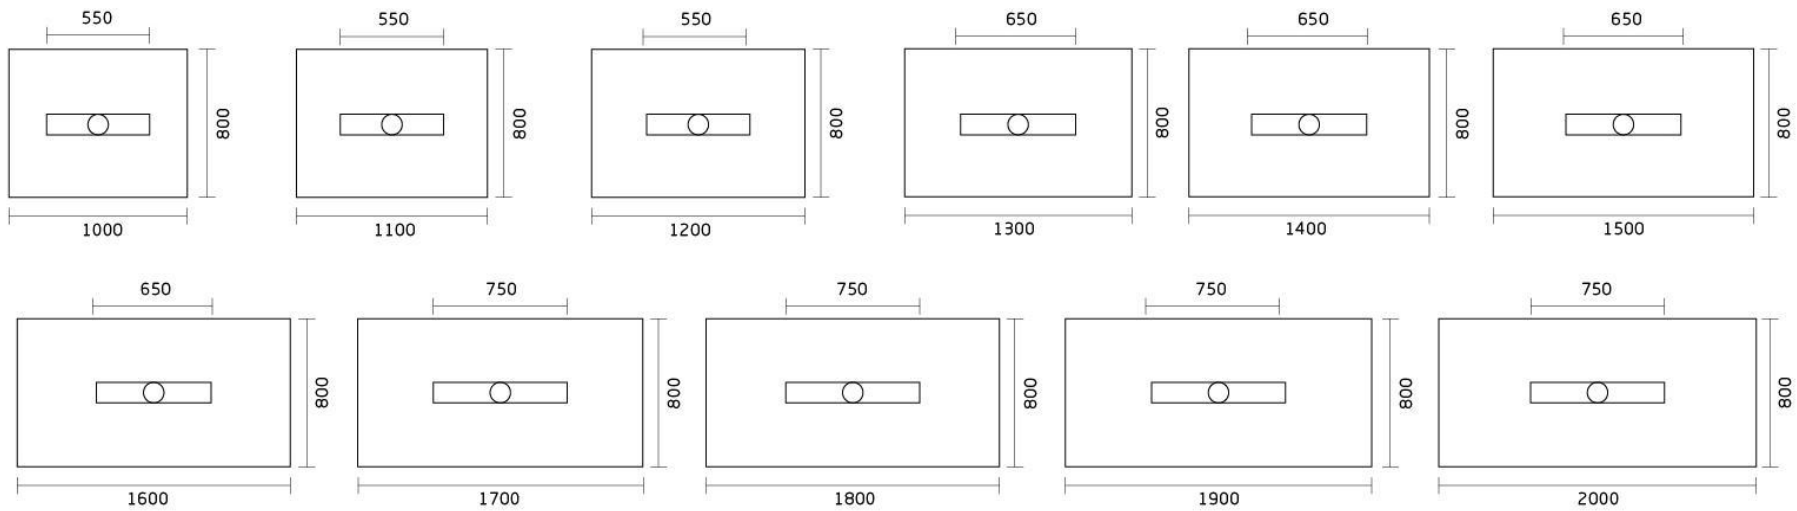

▲ GT-18080C SMC SLATE STONE SHOWER TRAY

80C SMC SHOWER TRAY

SLATE STONE SHOWER TRAY

- SMC-sheet molding compound
- Light weight
- Nature stone effective
- Easy Installation
- Available in more colors
- Available in more sizes