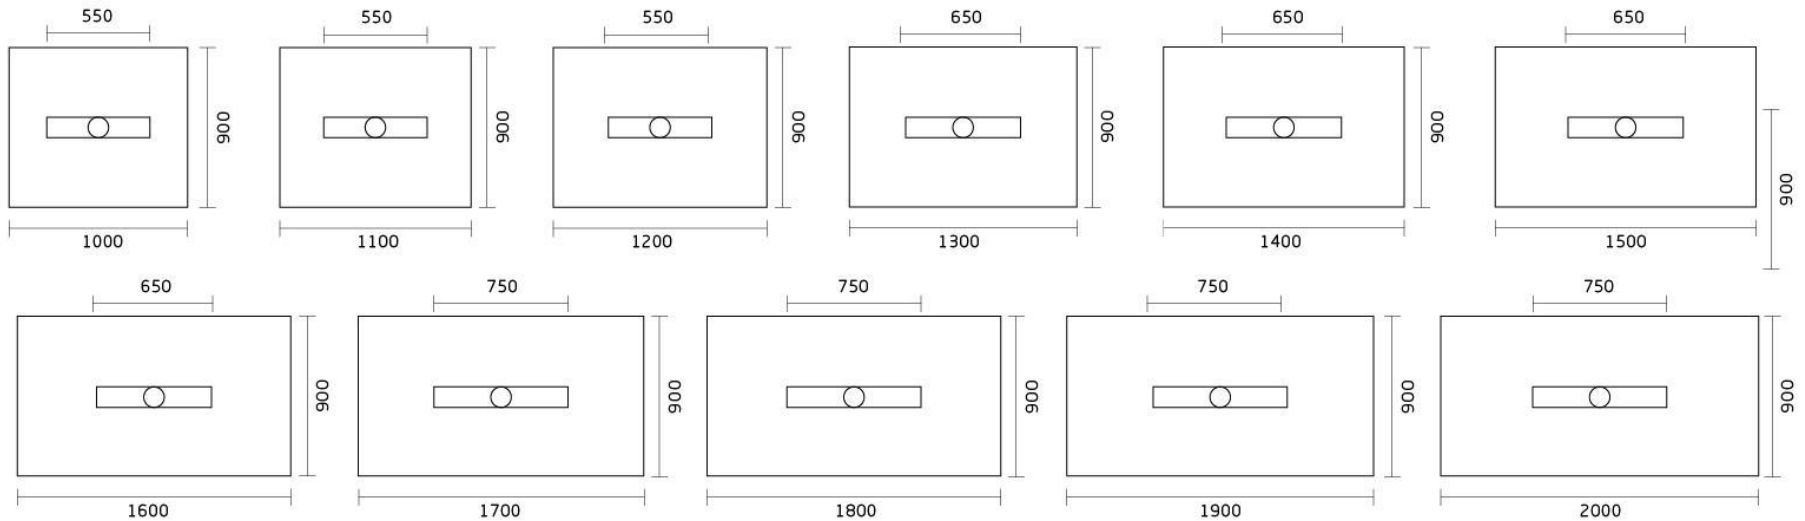

GLASSTONE®

90C SMC SHOWER TRAY

SLATE STONE SHOWER TRAY

- SMC-sheet molding compound
- Light weight
- Nature stone effective
- Easy Installation
- Available in more colors
- Available in more sizes