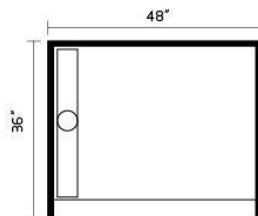

▲ GTB-6036L SMC SHOWER BASE