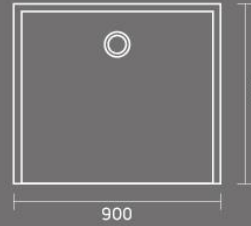

SMC SHOWER TRAY