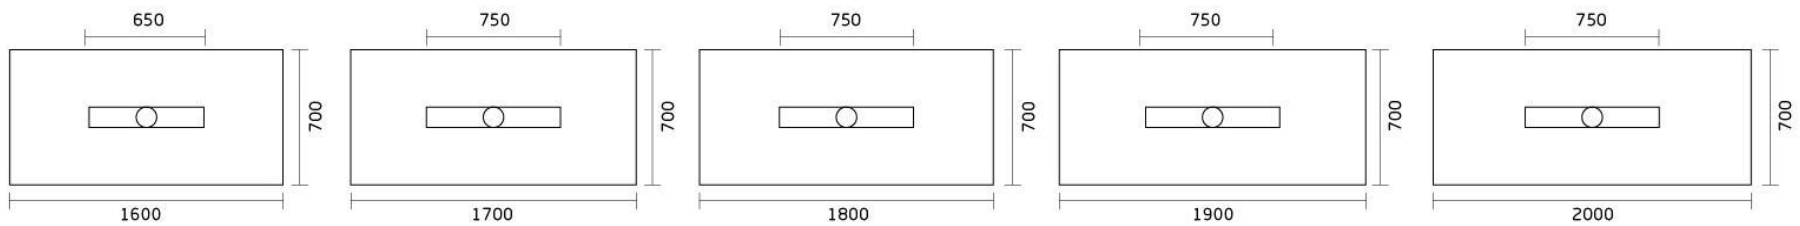

70C SMC SHOWER TRAY

SLATE STONE SHOWER TRAY

- SMC-sheet molding compound
- Light weight
- Nature stone effective
- Easy Installation
- Available in more colors
- Available in more sizes