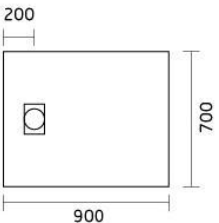

70ES SMC SHOWER TRAY

SLATE STONE SHOWER TRAY

- SMC-sheet molding compound
- Light weight
- Nature stone effective
- Easy Installation
- Available in more colors
- Available in more sizes