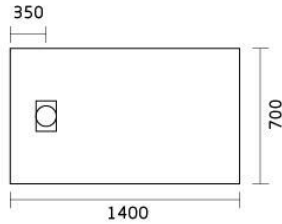

70ES SMC SHOWER TRAY

SLATE STONE SHOWER TRAY

- SMC-sheet molding compound
- Light weight
- Nature stone effective
- Easy Installation
- Available in more colors
- Available in more sizes