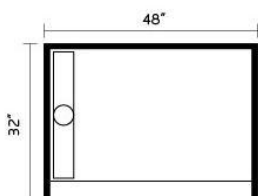

▲ GTB-6036L SMC SHOWER BASE