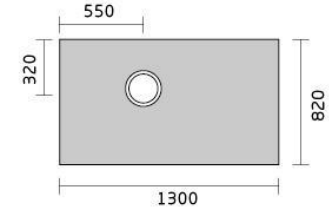

WET ROOM FORMS