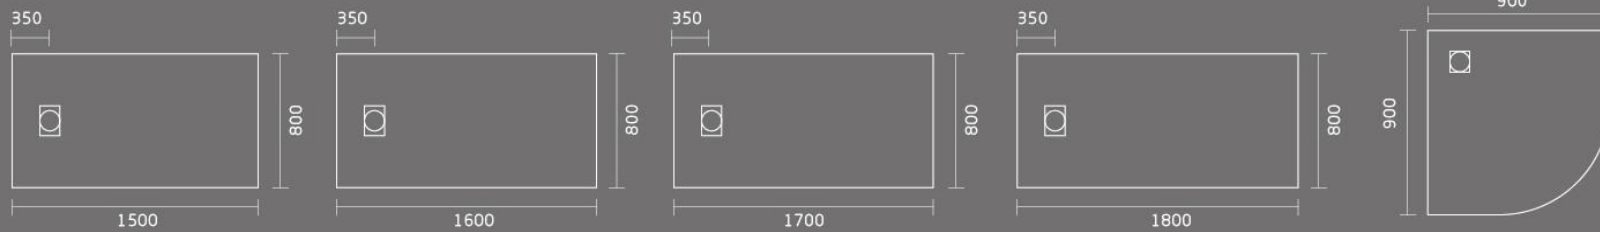

80E SMC SHOWER TRAY