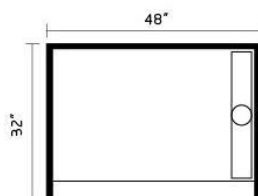

▲ GTB-6036L SMC SHOWER BASE