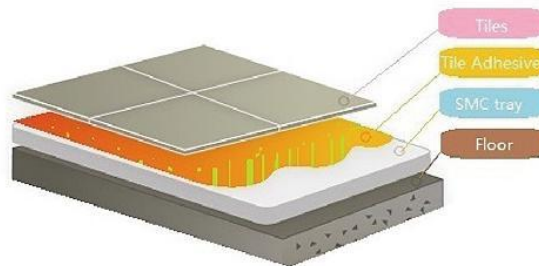

## SMC TILE TRAY SYSTEM

- Self supporting
- Light weight
- Low profile
- Easy Installation
- Can be recessed into the floor
- Available in more sizes

▲ TG9090A SMC TILE TRAY

▲ TG1000A SMC TILE TRAY

▲ TG9090C SMC TILE TRAY

▲ TG1000C SMC TILE TRAY

▲ TG12090C SMC TILE TRAY

▲ TG12090A SMC TILE TRAY

▲ TG9090B SMC TILE TRAY

## SMC TILE TRAY

- Self supporting
- Light weight
- Low profile
- Easy Installation
- 36mm 2,3,4 sided the flange
- Can be recessed into the floor
- Available in more sizes

▲ TG9090D SMC TILE TRAY

▲ SP-1627