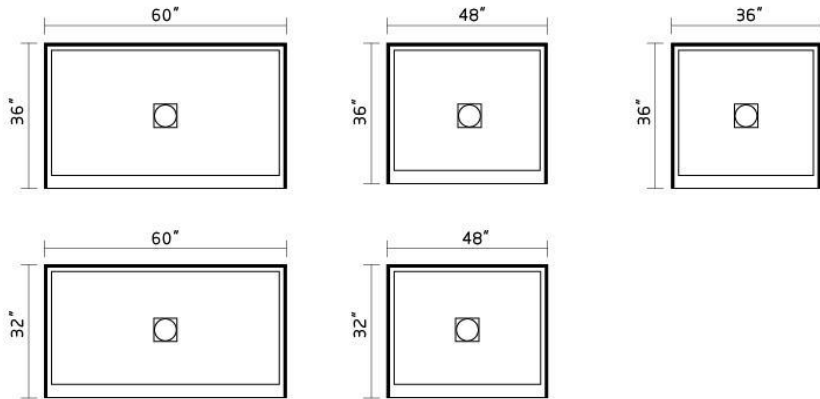

SMC SHOWER TRAY

- SMC-sheet molding compound
- Self supporting
- Light weight
- Low profile
- Easy Installation
- Available in more sizes