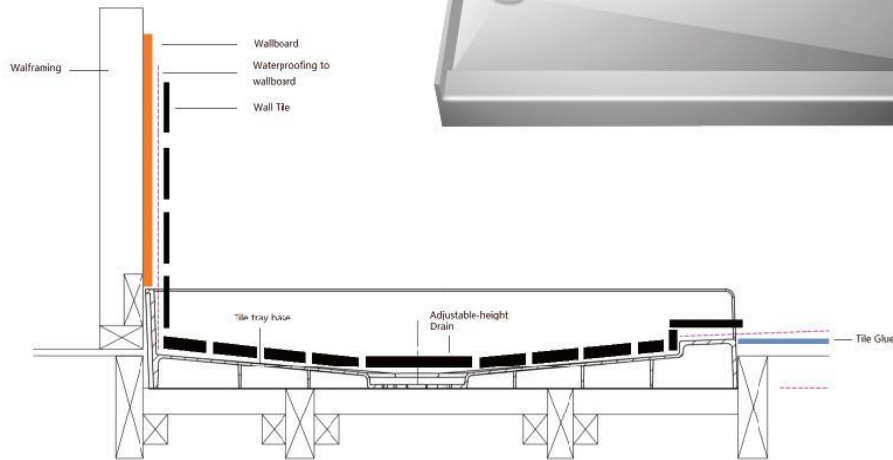

## SMC TILE TRAY SYSTEM

- Self supporting
- Light weight
- Low profile
- Easy Installation
- Can be recessed into the floor
- Available in more sizes

▲ TG9090A SMC TILE TRAY

▲ TG1000A SMC TILE TRAY

▲ TG9090C SMC TILE TRAY