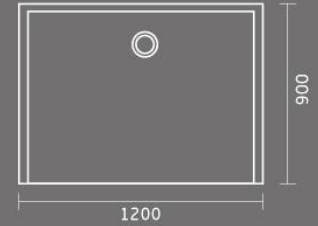

SMC SHOWER TRAY