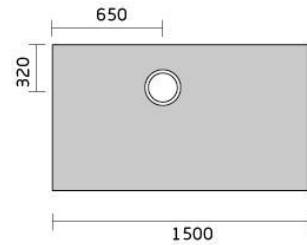

WET ROOM FORMS