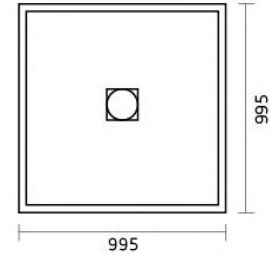

## SMC TILE TRAY SYSTEM

- Self supporting
- Light weight
- Low profile
- Easy Installation
- Can be recessed into the floor
- Available in more sizes

▲ TG9090A SMC TILE TRAY

▲ TG1000A SMC TILE TRAY

▲ TG9090C SMC TILE TRAY