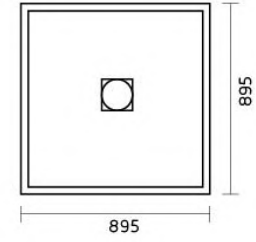

## SMC TILE TRAY SYSTEM

- Self supporting
- Light weight
- Low profile
- Easy Installation
- Can be recessed into the floor
- Available in more sizes

▲ TG9090A SMC TILE TRAY

▲ TG1000A SMC TILE TRAY

▲ TG9090C SMC TILE TRAY