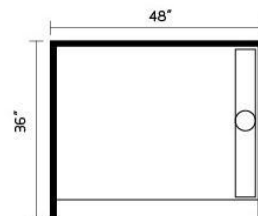

▲ GTB-6036L SMC SHOWER BASE