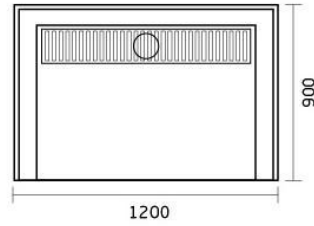

▲ GT-9090AT SMC SHOWER BASE