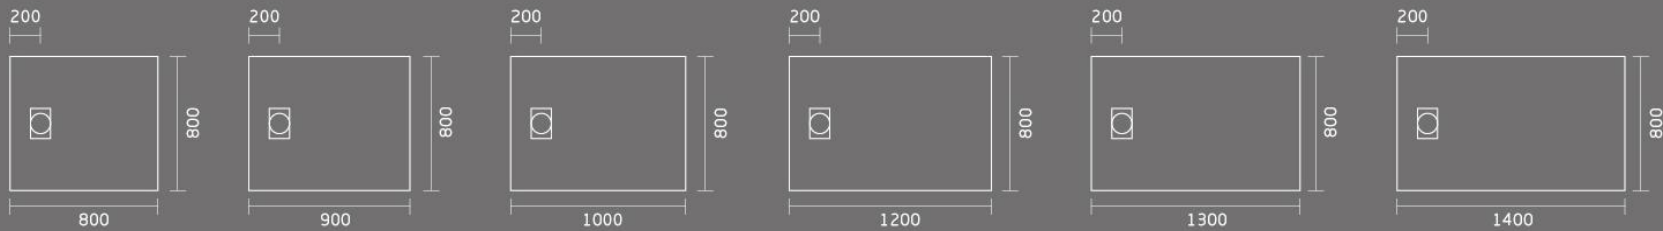

80E SMC SHOWER TRAY