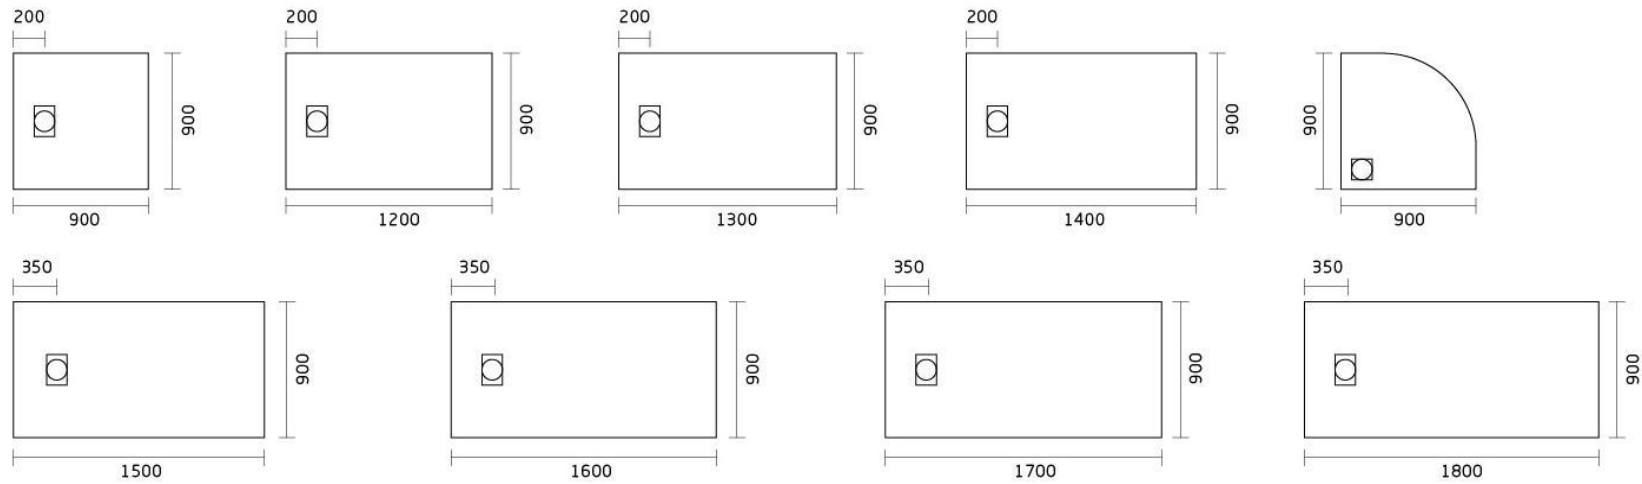

90ES SMC SHOWER TRAY

▲ GT-18090ES SMC SLATE STONE SHOWER TRAY

SLATE STONE SHOWER TRAY

- SMC-sheet molding compound
- Light weight
- Nature stone effective
- Easy Installation
- Available in more colors
- Available in more sizes