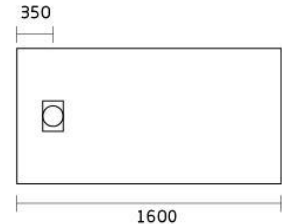

70ES SMC SHOWER TRAY

SLATE STONE SHOWER TRAY

- SMC-sheet molding compound
- Light weight
- Nature stone effective
- Easy Installation
- Available in more colors
- Available in more sizes