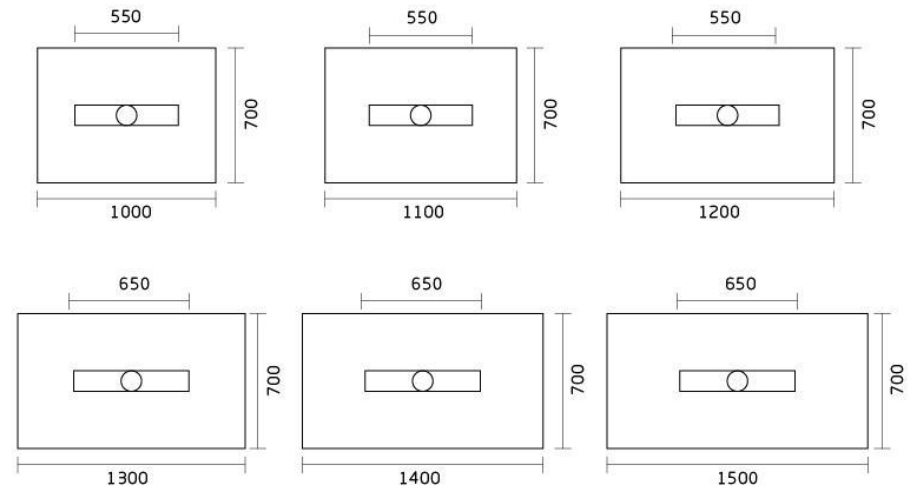

70C SMC SHOWER TRAY

SLATE STONE SHOWER TRAY

- SMC-sheet molding compound
- Light weight
- Nature stone effective
- Easy Installation
- Available in more colors
- Available in more sizes