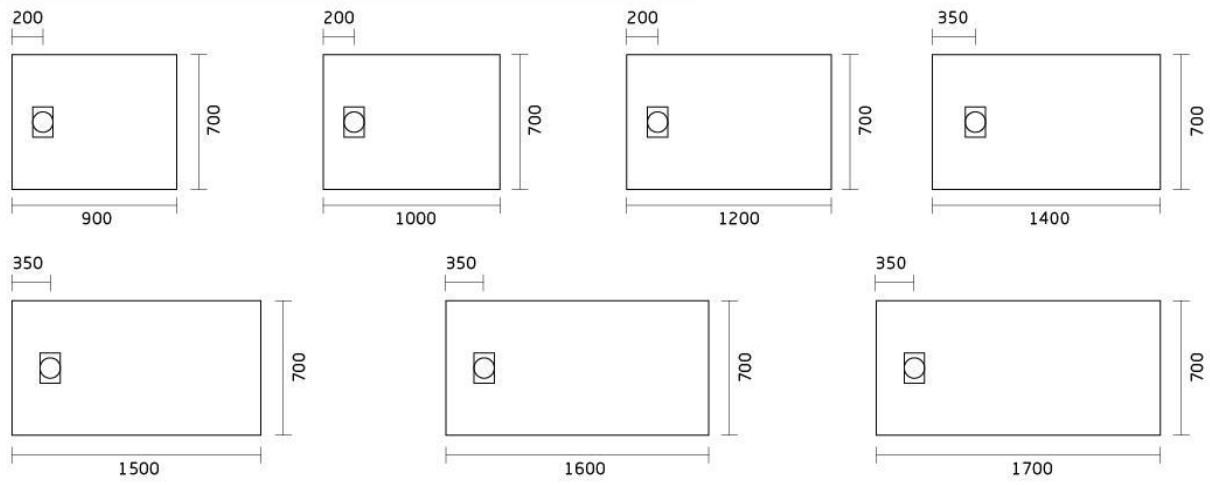

70E CLASSIC SHOWER TRAY

- SMC-sheet molding compound
- Light weight
- Classic glossy finish
- Easy Installation
- Available in more colors
- Available in more sizes

▲ GT-14070E SHOWER TRAY