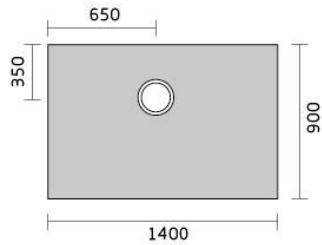

WET ROOM FORMS