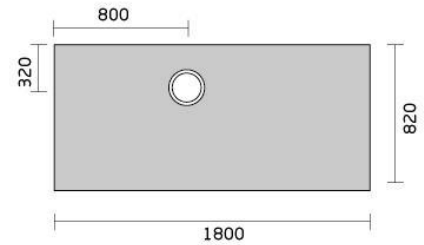

WET ROOM FORMS