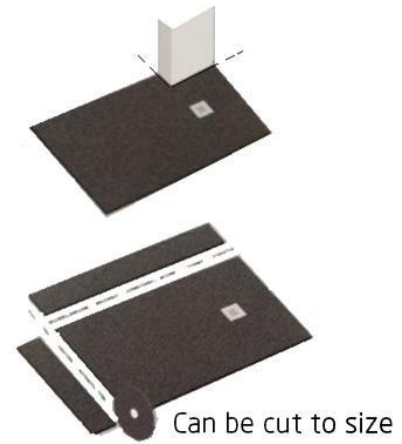

70E CLASSIC SHOWER TRAY

- SMC-sheet molding compound
- Light weight
- Classic glossy finish
- Easy Installation
- Available in more colors
- Available in more sizes

▲ GT-14070E SHOWER TRAY