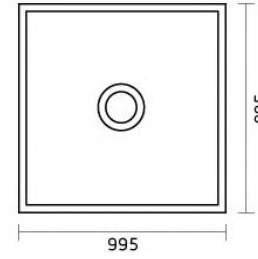

## SMC TILE TRAY SYSTEM

- Self supporting
- Light weight
- Low profile
- Easy Installation
- Can be recessed into the floor
- Available in more sizes

▲ TG9090A SMC TILE TRAY

▲ TG1000A SMC TILE TRAY

▲ TG9090C SMC TILE TRAY