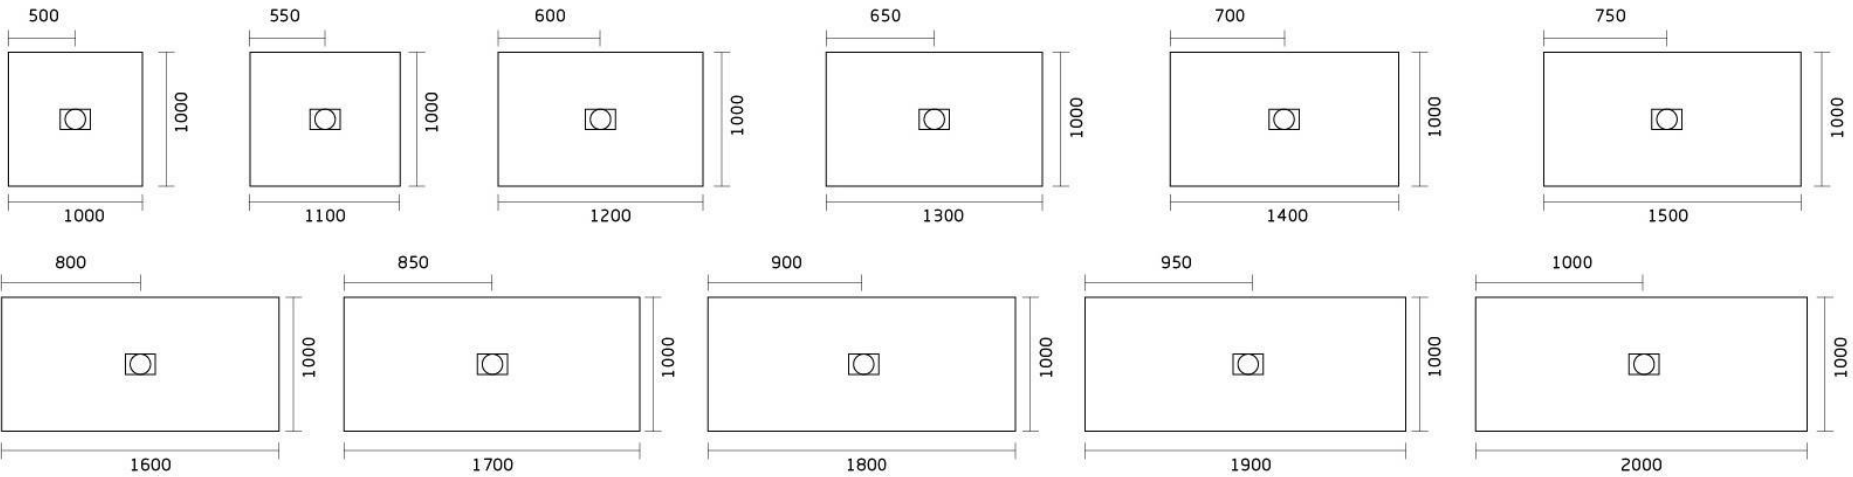

100C SMC SHOWER TRAY