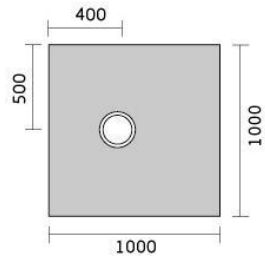

WET ROOM FORMS