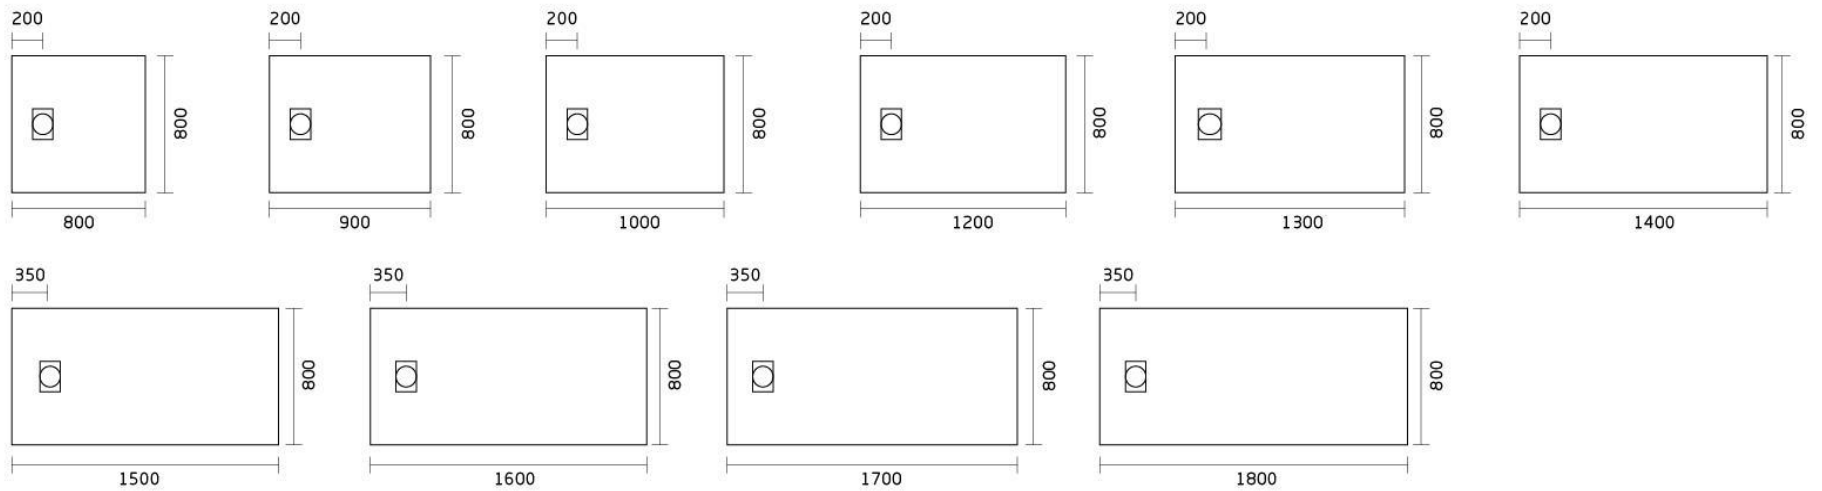

80ES SMC SHOWER TRAY

SLATE STONE SHOWER TRAY

- SMC-sheet molding compound
- Light weight
- Nature stone effective
- Easy Installation
- Available in more colors
- Available in more sizes