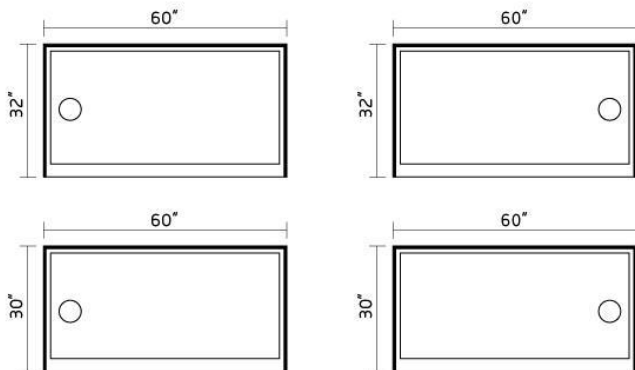

## SMC SHOWER TRAY

- SMC-sheet molding compound
- Self supporting
- Light weight
- Low profile
- Easy Installation
- Available in more sizes

Easy  
Installation

Slip Resistant  
Texture

5 YEARS  
Warranty