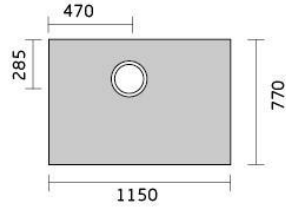

WET ROOM FORMS