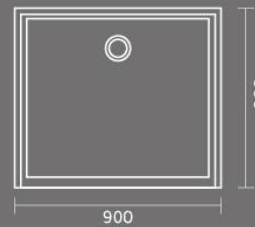

▲ GT-12090AT SMC SHOWER BASE

▲ GT-9090AT SMC SHOWER BASE

▲ GT-12090AUS SMC SLATE STONE SHOWER TRAY

▲ GT-9090ACS SMC SLATE STONE SHOWER TRAY

▲ GT-9090NC SMC SHOWER BASE

▲ GT-9090CN SMC SHOWER BASE

▲ GT9090AS SMC SHOWER BASE