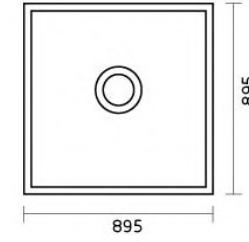

## SMC TILE TRAY SYSTEM

- Self supporting
- Light weight
- Low profile
- Easy Installation
- Can be recessed into the floor
- Available in more sizes

▲ TG9090A SMC TILE TRAY

▲ TG1000A SMC TILE TRAY

▲ TG9090C SMC TILE TRAY