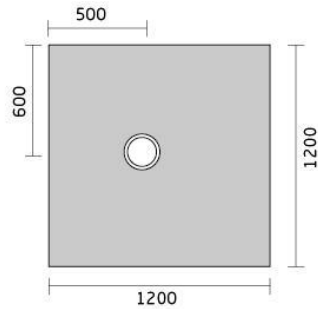

WET ROOM FORMS