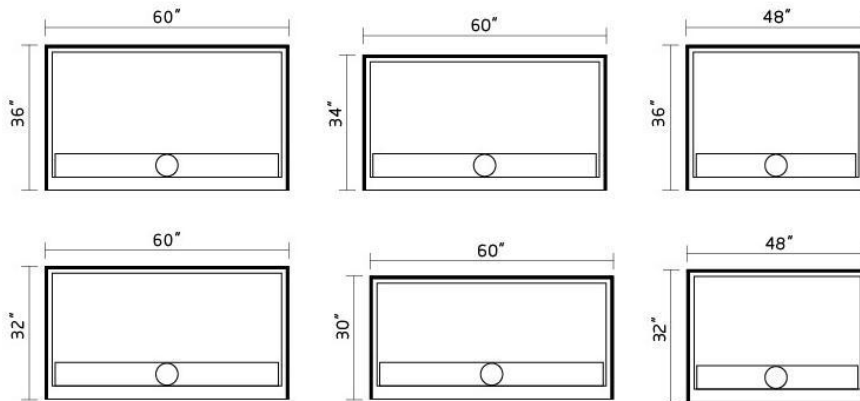

SMC ADA SHOWER TRAY

- SMC-sheet molding compound
- Self supporting
- Light weight
- Low profile
- Easy Installation
- Available in more sizes

Easy
Installation

Slip Resistant
Texture

5 YEARS
Warranty