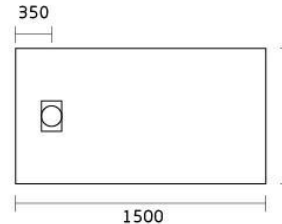

70ES SMC SHOWER TRAY

SLATE STONE SHOWER TRAY

- SMC-sheet molding compound
- Light weight
- Nature stone effective
- Easy Installation
- Available in more colors
- Available in more sizes