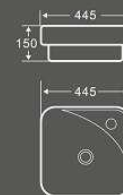

尺寸：600×420×130mm
台上安装

艺术盆

1428
艺术盆

1291
艺术盆

1427
艺术盆

尺寸：400×350×120mm
台上安装

1428
艺术盆

尺寸：565×385×120mm
台上安装

1287
艺术盆

尺寸：400×400×120mm
台上安装

1291
艺术盆

尺寸：500×380×120mm
台上安装

MINIMALISM

Fine workmanship makes our mind as exquisite as coloured glaze. Such special experience makes your home fantastic in city.

1450
艺术盆

尺寸：445×445×150mm
台上安装

1451
艺术盆

尺寸：580×445×155mm
台上安装

1452
艺术盆

尺寸：455×455×155mm
台上安装

1453
艺术盆

尺寸：600×475×150mm
台上安装

1455
艺术盆

尺寸：520×395×150mm
台上安装

1456
艺术盆

尺寸：500×380×135mm
台上安装

1455
艺术盆

MINI-MALIST ART

1424
艺术盆

尺寸：420×420×145mm
台上安装

1425
艺术盆

尺寸：590×400×140mm
台上安装