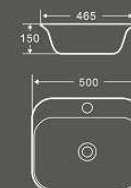

1475
艺术盆

尺寸：610×430×120mm
台上安装

1474
艺术盆

尺寸：505×420×120mm
台上安装

1477
艺术盆

尺寸：555×420×125mm
台上安装

1473
艺术盆

尺寸：420×420×120mm
台上安装

Advanced Quality

Strive to achieve a balance between practicality and aesthetics, aiming for create a space of artistic.

1479
艺术盆

尺寸: 650×465×150mm
台上安装

1480
艺术盆

尺寸: 800×465×150mm
台上安装

1481
艺术盆

尺寸: 550×465×150mm
台上安装

1482
艺术盆

尺寸: 500×465×150mm
台上安装

1478
艺术盆

尺寸: 600×390×145mm
台上安装

Craft

The charm of contemporary art, is kind of connected with human being's soul, even not necessary to decode.

1470
艺术盆

尺寸：420×420×200mm
台上安装

1471
艺术盆

尺寸：420×420×160mm
台上安装

1472
艺术盆

尺寸：400×360×105mm
台上安装

1486
艺术盆

尺寸: 510×370×125mm
台上安装

1487
艺术盆

尺寸: 505×375×130mm
台上安装