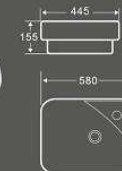

尺寸：600×420×130mm
台上安装

艺术盆

1428
艺术盆

1291
艺术盆

1427
艺术盆

尺寸：400×350×120mm
台上安装

1428
艺术盆

尺寸：565×385×120mm
台上安装

1287
艺术盆

尺寸：400×400×120mm
台上安装

1291
艺术盆

尺寸：500×380×120mm
台上安装

MINIMALISM

Fine workmanship makes our mind as exquisite as coloured glaze. Such special experience makes your home fantastic in city.

1450
艺术盆

尺寸：445×445×150mm
台上安装

1451
艺术盆

尺寸：580×445×155mm
台上安装

1452
艺术盆

尺寸：455×455×155mm
台上安装

1453
艺术盆

尺寸：600×475×150mm
台上安装

1455
艺术盆

尺寸：520×395×150mm
台上安装

1456
艺术盆

尺寸：500×380×135mm
台上安装

1455
艺术盆

MINI-MALIST ART

1424
艺术盆

尺寸：420×420×145mm
台上安装

1425
艺术盆

尺寸：590×400×140mm
台上安装