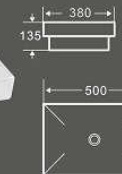

尺寸: 505×400×135mm
台上安装

艺术盆

1275
艺术盆

1274
艺术盆

尺寸：420×420×130mm
台上安装

1275
艺术盆

尺寸：500×420×130mm
台上安装

1276
艺术盆

1287
艺术盆

尺寸：400×400×120mm
台上安装

1291
艺术盆

尺寸：500×380×120mm
台上安装

MINIMALISM

Fine workmanship makes our mind as exquisite as coloured glaze. Such special experience makes your home fantastic in city.

1450
艺术盆

尺寸：445×445×150mm
台上安装

1451
艺术盆

尺寸：580×445×155mm
台上安装

1452
艺术盆

尺寸：455×455×155mm
台上安装

1453
艺术盆

尺寸：600×475×150mm
台上安装

1455
艺术盆

尺寸：520×395×150mm
台上安装

1456
艺术盆

尺寸：500×380×135mm
台上安装

1455
艺术盆

MINI-MALIST ART

1424
艺术盆

尺寸：420×420×145mm
台上安装

1425
艺术盆

尺寸：590×400×140mm
台上安装