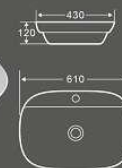

1469
艺术盆

尺寸：555×400×110mm
台上安装

1468
艺术盆

尺寸：435×435×110mm
台上安装

1467
艺术盆

尺寸：435×435×110mm
台上安装

Light Luxury Art

"Art does not reproduce what we see. It makes us see." By Paul Klee, same to Sanitary ware's design and produce.

1475
艺术盆

尺寸：610×430×120mm
台上安装

1474
艺术盆

尺寸：505×420×120mm
台上安装

1477
艺术盆

尺寸：555×420×125mm
台上安装

1473
艺术盆

尺寸：420×420×120mm
台上安装

Advanced Quality

Strive to achieve a balance between practicality and aesthetics, aiming for create a space of artistic.

1479
艺术盆

尺寸: 650×465×150mm
台上安装

1480
艺术盆

尺寸: 800×465×150mm
台上安装

1481
艺术盆

尺寸: 550×465×150mm
台上安装

尺寸: 505×400×135mm
台上安装

艺术盆

1275
艺术盆

1274
艺术盆

尺寸：420×420×130mm
台上安装

1275
艺术盆

尺寸：500×420×130mm
台上安装

1276
艺术盆