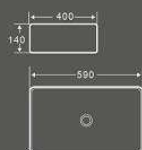

1451
艺术盆

尺寸：580×445×155mm
台上安装

1452
艺术盆

尺寸：455×455×155mm
台上安装

1453
艺术盆

尺寸：600×475×150mm
台上安装

1455
艺术盆

尺寸：520×395×150mm
台上安装

1456
艺术盆

尺寸：500×380×135mm
台上安装

1455
艺术盆

MINI-MALIST ART

1424
艺术盆

尺寸：420×420×145mm
台上安装

1425
艺术盆

尺寸：590×400×140mm
台上安装

1277
艺术盆

A genuine vision is derived from simplicity. Get away from the hustle and bustle, and then find a peaceful place for heart. So our mind is as clear as water.

1277
艺术盆

尺寸：350×350×120mm
台上安装

1279
艺术盆

尺寸：350×350×120mm
台上安装

1344
艺术盆

尺寸：395×395×135mm
台上安装

1286
艺术盆

尺寸：400×400×120mm
台上安装

1290
艺术盆

尺寸：500×380×120mm
台上安装

1288
艺术盆