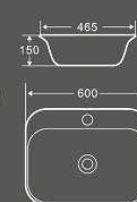

1475
艺术盆

尺寸：610×430×120mm
台上安装

1474
艺术盆

尺寸：505×420×120mm
台上安装

1477
艺术盆

尺寸：555×420×125mm
台上安装

1473
艺术盆

尺寸：420×420×120mm
台上安装

Advanced Quality

Strive to achieve a balance between practicality and aesthetics, aiming for create a space of artistic.

1479
艺术盆

尺寸: 650×465×150mm
台上安装

1480
艺术盆

尺寸: 800×465×150mm
台上安装

1481
艺术盆

尺寸: 550×465×150mm
台上安装

1482
艺术盆

尺寸: 500×465×150mm
台上安装

1478
艺术盆

尺寸: 600×390×145mm
台上安装

Craft

The charm of contemporary art, is kind of connected with human being's soul, even not necessary to decode.

1470
艺术盆

尺寸：420×420×200mm
台上安装

1471
艺术盆

尺寸：420×420×160mm
台上安装

1472
艺术盆

尺寸：400×360×105mm
台上安装

1486
艺术盆

尺寸: 510×370×125mm
台上安装

1487
艺术盆

尺寸: 505×375×130mm
台上安装