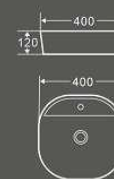

尺寸: 505×400×135mm
台上安装

艺术盆

1275
艺术盆

1274
艺术盆

尺寸：420×420×130mm
台上安装

1275
艺术盆

尺寸：500×420×130mm
台上安装

1276
艺术盆

尺寸：600×420×130mm
台上安装

艺术盆

1428
艺术盆

1291
艺术盆

1427
艺术盆

尺寸：400×350×120mm
台上安装

1428
艺术盆

尺寸：565×385×120mm
台上安装

We learn that white is the greatest colour of life after being lost in the complicated city. Life can be pure and dream is colourful.

1289
艺术盆

尺寸：600×380×120mm
台上安装

1429
艺术盆

尺寸：700×455×130mm
台上安装

1430
艺术盆

尺寸：595×455×130mm
台上安装

1287
艺术盆

尺寸：400×400×120mm
台上安装

1291
艺术盆

尺寸：500×380×120mm
台上安装

MINIMALISM

Fine workmanship makes our mind as exquisite as coloured glaze. Such special experience makes your home fantastic in city.

1450
艺术盆

尺寸：445×445×150mm
台上安装