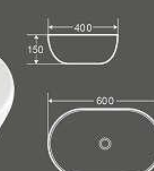

1456
艺术盆

尺寸：500×380×135mm
台上安装

1455
艺术盆

MINI-MALIST ART

1424
艺术盆

尺寸：420×420×145mm
台上安装

1425
艺术盆

尺寸：590×400×140mm
台上安装

1277
艺术盆

A genuine vision is derived from simplicity. Get away from the hustle and bustle, and then find a peaceful place for heart. So our mind is as clear as water.

1277
艺术盆

尺寸：350×350×120mm
台上安装

1279
艺术盆

尺寸：350×350×120mm
台上安装

1344
艺术盆

尺寸：395×395×135mm
台上安装

1286
艺术盆

尺寸：400×400×120mm
台上安装

1290
艺术盆

尺寸：500×380×120mm
台上安装

1288
艺术盆

尺寸：600×380×120mm
台上安装

1018
艺术盆

尺寸：600×400×150mm
台上安装

1267
艺术盆

尺寸：485×395×145mm
台上安装

1164
艺术盆

尺寸：630×415×160mm
台上安装

1269-1
艺术盆