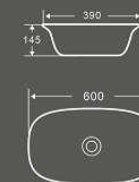

1475
艺术盆

尺寸：610×430×120mm
台上安装

1474
艺术盆

尺寸：505×420×120mm
台上安装

1477
艺术盆

尺寸：555×420×125mm
台上安装

1473
艺术盆

尺寸：420×420×120mm
台上安装

Advanced Quality

Strive to achieve a balance between practicality and aesthetics, aiming for create a space of artistic.

1479
艺术盆

尺寸: 650×465×150mm
台上安装

1480
艺术盆

尺寸: 800×465×150mm
台上安装

1481
艺术盆

尺寸: 550×465×150mm
台上安装

1482
艺术盆

尺寸: 500×465×150mm
台上安装

1478
艺术盆

尺寸: 600×390×145mm
台上安装

Craft

The charm of contemporary art, is kind of connected with human being's soul, even not necessary to decode.

1470
艺术盆

尺寸：420×420×200mm
台上安装

1471
艺术盆

尺寸：420×420×160mm
台上安装

1472
艺术盆

尺寸：400×360×105mm
台上安装

1486
艺术盆

尺寸: 510×370×125mm
台上安装

1487
艺术盆

尺寸: 505×375×130mm
台上安装