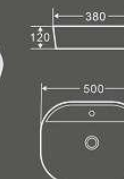

尺寸: 505×400×135mm
台上安装

艺术盆

1275
艺术盆

1274
艺术盆

尺寸：420×420×130mm
台上安装

1275
艺术盆

尺寸：500×420×130mm
台上安装

1276
艺术盆

尺寸：600×420×130mm
台上安装

艺术盆

1428
艺术盆

1291
艺术盆

1427
艺术盆

尺寸：400×350×120mm
台上安装

1428
艺术盆

尺寸：565×385×120mm
台上安装

We learn that white is the greatest colour of life after being lost in the complicated city. Life can be pure and dream is colourful.

1289
艺术盆

尺寸：600×380×120mm
台上安装

1429
艺术盆

尺寸：700×455×130mm
台上安装

1430
艺术盆

尺寸：595×455×130mm
台上安装

1287
艺术盆

尺寸：400×400×120mm
台上安装

1291
艺术盆

尺寸：500×380×120mm
台上安装

MINIMALISM

Fine workmanship makes our mind as exquisite as coloured glaze. Such special experience makes your home fantastic in city.

1450
艺术盆

尺寸：445×445×150mm
台上安装