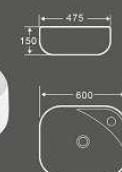

尺寸: 505×400×135mm
台上安装

艺术盆

1275
艺术盆

1274
艺术盆

尺寸：420×420×130mm
台上安装

1275
艺术盆

尺寸：500×420×130mm
台上安装

1276
艺术盆

1287
艺术盆

尺寸：400×400×120mm
台上安装

1291
艺术盆

尺寸：500×380×120mm
台上安装

MINIMALISM

Fine workmanship makes our mind as exquisite as coloured glaze. Such special experience makes your home fantastic in city.

1450
艺术盆

尺寸：445×445×150mm
台上安装

1451
艺术盆

尺寸：580×445×155mm
台上安装

1452
艺术盆

尺寸：455×455×155mm
台上安装

1453
艺术盆

尺寸：600×475×150mm
台上安装

1455
艺术盆

尺寸：520×395×150mm
台上安装

1456
艺术盆

尺寸：500×380×135mm
台上安装

1455
艺术盆

MINI-MALIST ART

1424
艺术盆

尺寸：420×420×145mm
台上安装

1425
艺术盆

尺寸：590×400×140mm
台上安装