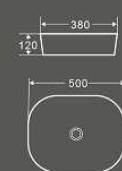

1456
艺术盆

尺寸：500×380×135mm
台上安装

1455
艺术盆

MINI-MALIST ART

1424
艺术盆

尺寸：420×420×145mm
台上安装

1425
艺术盆

尺寸：590×400×140mm
台上安装

1277
艺术盆

A genuine vision is derived from simplicity. Get away from the hustle and bustle, and then find a peaceful place for heart. So our mind is as clear as water.

1277
艺术盆

尺寸：350×350×120mm
台上安装

1279
艺术盆

尺寸：350×350×120mm
台上安装

1344
艺术盆

尺寸：395×395×135mm
台上安装

1286
艺术盆

尺寸：400×400×120mm
台上安装

1290
艺术盆

尺寸：500×380×120mm
台上安装

1288
艺术盆

尺寸：600×380×120mm
台上安装

1018
艺术盆

尺寸：600×400×150mm
台上安装

1267
艺术盆

尺寸：485×395×145mm
台上安装

1164
艺术盆

尺寸：630×415×160mm
台上安装

1269-1
艺术盆