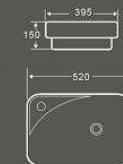

尺寸: 505×400×135mm
台上安装

艺术盆

1275
艺术盆

1274
艺术盆

尺寸：420×420×130mm
台上安装

1275
艺术盆

尺寸：500×420×130mm
台上安装

1276
艺术盆

1287
艺术盆

尺寸：400×400×120mm
台上安装

1291
艺术盆

尺寸：500×380×120mm
台上安装

MINIMALISM

Fine workmanship makes our mind as exquisite as coloured glaze. Such special experience makes your home fantastic in city.

1450
艺术盆

尺寸：445×445×150mm
台上安装

1451
艺术盆

尺寸：580×445×155mm
台上安装

1452
艺术盆

尺寸：455×455×155mm
台上安装

1453
艺术盆

尺寸：600×475×150mm
台上安装

1455
艺术盆

尺寸：520×395×150mm
台上安装

1456
艺术盆

尺寸：500×380×135mm
台上安装

1455
艺术盆

MINI-MALIST ART

1424
艺术盆

尺寸：420×420×145mm
台上安装

1425
艺术盆

尺寸：590×400×140mm
台上安装