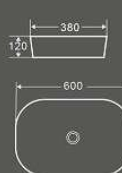

1456
艺术盆

尺寸：500×380×135mm
台上安装

1455
艺术盆

MINI-MALIST ART

1424
艺术盆

尺寸：420×420×145mm
台上安装

1425
艺术盆

尺寸：590×400×140mm
台上安装

1277
艺术盆

A genuine vision is derived from simplicity. Get away from the hustle and bustle, and then find a peaceful place for heart. So our mind is as clear as water.

1277
艺术盆

尺寸：350×350×120mm
台上安装

1279
艺术盆

尺寸：350×350×120mm
台上安装

1344
艺术盆

尺寸：395×395×135mm
台上安装

1286
艺术盆

尺寸：400×400×120mm
台上安装

1290
艺术盆

尺寸：500×380×120mm
台上安装

1288
艺术盆

尺寸：600×380×120mm
台上安装

1018
艺术盆

尺寸：600×400×150mm
台上安装

1267
艺术盆

尺寸：485×395×145mm
台上安装

1164
艺术盆

尺寸：630×415×160mm
台上安装

1269-1
艺术盆