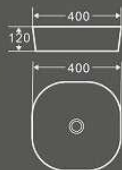

1277
艺术盆

A genuine vision is derived from simplicity. Get away from the hustle and bustle, and then find a peaceful place for heart. So our mind is as clear as water.

1277
艺术盆

尺寸：350×350×120mm
台上安装

1279
艺术盆

尺寸：350×350×120mm
台上安装

1344
艺术盆

尺寸：395×395×135mm
台上安装

1286
艺术盆

尺寸：400×400×120mm
台上安装

1290
艺术盆

尺寸：500×380×120mm
台上安装

1288
艺术盆

尺寸：600×380×120mm
台上安装

1018
艺术盆

尺寸：600×400×150mm
台上安装

1267
艺术盆

尺寸：485×395×145mm
台上安装

1164
艺术盆

尺寸：630×415×160mm
台上安装

1269-1
艺术盆

尺寸：500×395×145mm
台上安装

Elegant Romance

Fashionable shape shows great taste and attracts people's eye. It is a charming feeling that can enjoy the nature peacefully.

1350
艺术盆

尺寸：535×470×145mm
台上安装

1349
艺术盆

尺寸：640×415×140mm
台上安装