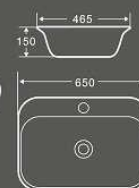

1469
艺术盆

尺寸：555×400×110mm
台上安装

1468
艺术盆

尺寸：435×435×110mm
台上安装

1467
艺术盆

尺寸：435×435×110mm
台上安装

Light Luxury Art

"Art does not reproduce what we see. It makes us see." By Paul Klee, same to Sanitary ware's design and produce.

1475
艺术盆

尺寸：610×430×120mm
台上安装

1474
艺术盆

尺寸：505×420×120mm
台上安装

1477
艺术盆

尺寸：555×420×125mm
台上安装

1473
艺术盆

尺寸：420×420×120mm
台上安装

Advanced Quality

Strive to achieve a balance between practicality and aesthetics, aiming for create a space of artistic.

1479
艺术盆

尺寸: 650×465×150mm
台上安装

1480
艺术盆

尺寸: 800×465×150mm
台上安装

1481
艺术盆

尺寸: 550×465×150mm
台上安装

1482
艺术盆

尺寸: 500×465×150mm
台上安装

1478
艺术盆

尺寸: 600×390×145mm
台上安装

Craft

The charm of contemporary art, is kind of connected with human being's soul, even not necessary to decode.

1470
艺术盆

尺寸：420×420×200mm
台上安装