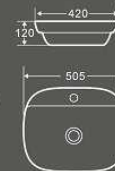

1469
艺术盆

尺寸：555×400×110mm
台上安装

1468
艺术盆

尺寸：435×435×110mm
台上安装

1467
艺术盆

尺寸：435×435×110mm
台上安装

Light Luxury Art

"Art does not reproduce what we see. It makes us see." By Paul Klee, same to Sanitary ware's design and produce.

1475
艺术盆

尺寸：610×430×120mm
台上安装

1474
艺术盆

尺寸：505×420×120mm
台上安装

1477
艺术盆

尺寸：555×420×125mm
台上安装

1473
艺术盆

尺寸：420×420×120mm
台上安装

Advanced Quality

Strive to achieve a balance between practicality and aesthetics, aiming for create a space of artistic.

1479
艺术盆

尺寸: 650×465×150mm
台上安装

1480
艺术盆

尺寸: 800×465×150mm
台上安装

1481
艺术盆

尺寸: 550×465×150mm
台上安装

尺寸: 505×400×135mm
台上安装

艺术盆

1275
艺术盆

1274
艺术盆

尺寸：420×420×130mm
台上安装

1275
艺术盆

尺寸：500×420×130mm
台上安装

1276
艺术盆