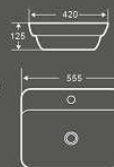

1475
艺术盆

尺寸：610×430×120mm
台上安装

1474
艺术盆

尺寸：505×420×120mm
台上安装

1477
艺术盆

尺寸：555×420×125mm
台上安装

1473
艺术盆

尺寸：420×420×120mm
台上安装

Advanced Quality

Strive to achieve a balance between practicality and aesthetics, aiming for create a space of artistic.

1479
艺术盆

尺寸: 650×465×150mm
台上安装

1480
艺术盆

尺寸: 800×465×150mm
台上安装

1481
艺术盆

尺寸: 550×465×150mm
台上安装

1482
艺术盆

尺寸: 500×465×150mm
台上安装

1478
艺术盆

尺寸: 600×390×145mm
台上安装

Craft

The charm of contemporary art, is kind of connected with human being's soul, even not necessary to decode.

1470
艺术盆

尺寸：420×420×200mm
台上安装

尺寸: 505×400×135mm
台上安装

艺术盆

1275
艺术盆

1274
艺术盆

尺寸：420×420×130mm
台上安装

1275
艺术盆

尺寸：500×420×130mm
台上安装

1276
艺术盆