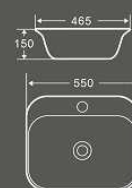

1475
艺术盆

尺寸：610×430×120mm
台上安装

1474
艺术盆

尺寸：505×420×120mm
台上安装

1477
艺术盆

尺寸：555×420×125mm
台上安装

1473
艺术盆

尺寸：420×420×120mm
台上安装

Advanced Quality

Strive to achieve a balance between practicality and aesthetics, aiming for create a space of artistic.

1479
艺术盆

尺寸: 650×465×150mm
台上安装

1480
艺术盆

尺寸: 800×465×150mm
台上安装

1481
艺术盆

尺寸: 550×465×150mm
台上安装

1482
艺术盆

尺寸: 500×465×150mm
台上安装

1478
艺术盆

尺寸: 600×390×145mm
台上安装

Craft

The charm of contemporary art, is kind of connected with human being's soul, even not necessary to decode.

1470
艺术盆

尺寸：420×420×200mm
台上安装

1471
艺术盆

尺寸：420×420×160mm
台上安装

1472
艺术盆

尺寸：400×360×105mm
台上安装

1486
艺术盆

尺寸: 510×370×125mm
台上安装

1487
艺术盆

尺寸: 505×375×130mm
台上安装