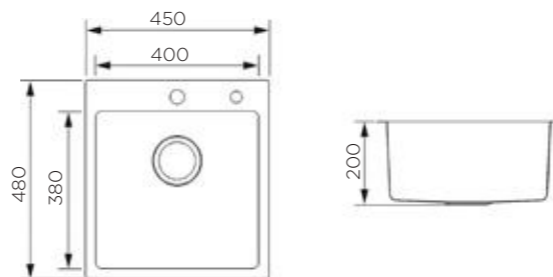

KITCHEN SINK 951257

Information

Product Dimension (LxWxD)	450x480x200mm
Material	SS#304
Thickness	1.0mm
Corner	Radius 15
Cutout size (Topmount)	430mmx460mmxR10

Description

Brushed surface;
Single bowl;
With sound pad and undercoating;
Optional accessories:
Drainer, Colander, Chopping board, Grid,
Rollmat, Soap dispenser, Wire basket.