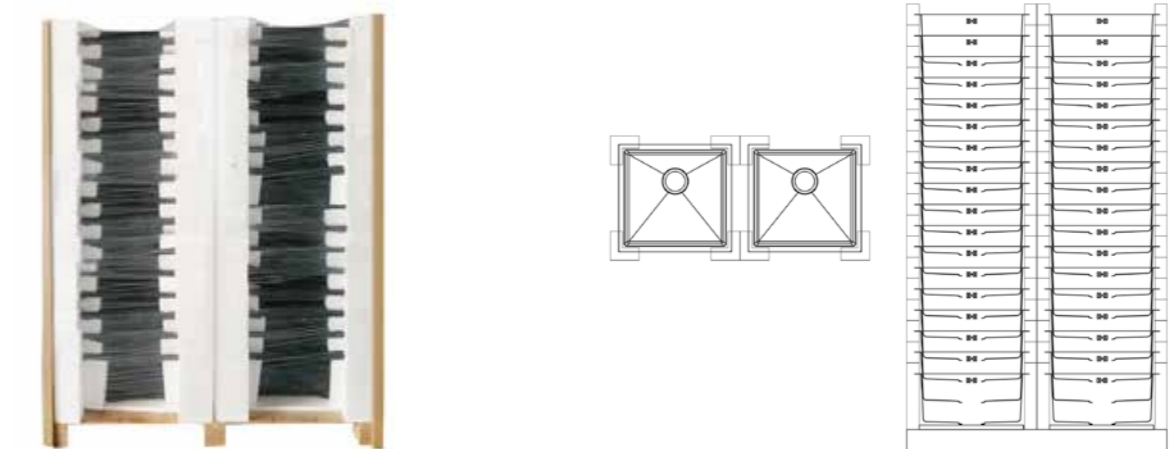

Item	901008 (product size: 508x483x228mm)
Pallet qty.	72pc
20'	648pcs
40'	1296pcs
40'HQ	1368pcs
Remarks	Not applicable for sinks with tray and apron sinks