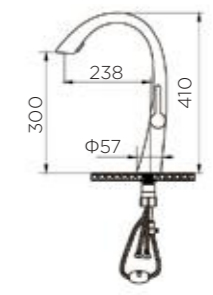

Product Size: 230x425mm;
Brass with brushed PVD;
Cold/Hot water;
Pull-out hose;

KITCHEN FAUCET

ITEM NO. 980087

Product Size: 226x420mm;
304 stainless steel;
Cold/Hot water;
Pull-out hose;

ITEM NO. 980040

Product Size: 225x460mm;
Brass with chrome plated;
Cold/Hot water;
Pull-out hose;

ITEM NO. 980094

Product Size: 285x478mm;
304 stainless steel;
Cold/Hot water;
Pull-out hose;

ITEM NO. 980041

Product Size: 216x550mm;
Brass with brushed PVD;
Cold/Hot water;
Pull-out hose;

ITEM NO. 980099

Product Size: 290x415mm;
304 stainless steel;
Cold/Hot water;
Pull-out hose;

ITEM NO. 980045

Product Size: 230x420mm;
Brass with brushed PVD;
Cold/Hot water;
Pull-out hose;

ITEM NO. 980062

Product Size: 238x410mm;
Brass with chrome plated;
Cold/Hot water;

KITCHEN FAUCET

ITEM NO. 980017
 Product Size: 265x270mm;
 Brass with black painting;
 Cold/Hot water;

ITEM NO. 980024
 Product Size: 210x520mm;
 Brass with brushed PVD;
 Cold/Hot water;

ITEM NO. 980096
 Product Size: 280x630mm;
 304 stainless steel;
 Cold/Hot water;