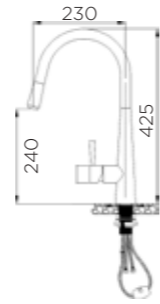

Product Size: 230x425mm;
Brass with brushed PVD;
Cold/Hot water;
Pull-out hose;

KITCHEN FAUCET

ITEM NO. 980087

Product Size: 226x420mm;
304 stainless steel;
Cold/Hot water;
Pull-out hose;

ITEM NO. 980040

Product Size: 225x460mm;
Brass with chrome plated;
Cold/Hot water;
Pull-out hose;

ITEM NO. 980094

Product Size: 285x478mm;
304 stainless steel;
Cold/Hot water;
Pull-out hose;

ITEM NO. 980041

Product Size: 216x550mm;
Brass with brushed PVD;
Cold/Hot water;
Pull-out hose;

ITEM NO. 980099