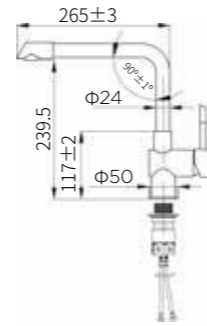

Product Size: 230x425mm;
Brass with brushed PVD;
Cold/Hot water;
Pull-out hose;

KITCHEN FAUCET

ITEM NO. 980087

Product Size: 226x420mm;
304 stainless steel;
Cold/Hot water;
Pull-out hose;

ITEM NO. 980040

Product Size: 225x460mm;
Brass with chrome plated;
Cold/Hot water;
Pull-out hose;

ITEM NO. 980094

Product Size: 285x478mm;
304 stainless steel;
Cold/Hot water;
Pull-out hose;

ITEM NO. 980041

Product Size: 216x550mm;
Brass with brushed PVD;
Cold/Hot water;
Pull-out hose;

ITEM NO. 980099

Product Size: 290x415mm;
304 stainless steel;
Cold/Hot water;
Pull-out hose;

ITEM NO. 980045

Product Size: 230x420mm;
Brass with brushed PVD;
Cold/Hot water;
Pull-out hose;

ITEM NO. 980062

Product Size: 238x410mm;
Brass with chrome plated;
Cold/Hot water;

KITCHEN FAUCET

ITEM NO. 980017
 Product Size: 265x270mm;
 Brass with black painting;
 Cold/Hot water;

ITEM NO. 980024
 Product Size: 210x520mm;
 Brass with brushed PVD;
 Cold/Hot water;

ITEM NO. 980096
 Product Size: 280x630mm;
 304 stainless steel;
 Cold/Hot water;