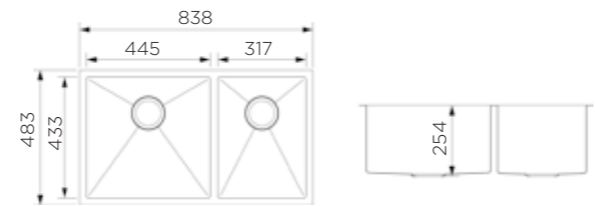

KITCHEN SINK 953014

Information

Product Dimension (LxWxD)	33"x19"x10" 838x483x254mm
Material	SS#304
Thickness	1.2mm
Corner	Radius 10
Cutout size (Topmount)	818mmx463mmxR10
Cutout size (Undermount)	793mmx438mmxR12

Description

Brushed surface;
Double bowl;
With sound pad and undercoating;
Optional accessories:
Drainer, Colander, Chopping board, Grid,
Rollmat, Soap dispenser, Wire basket.