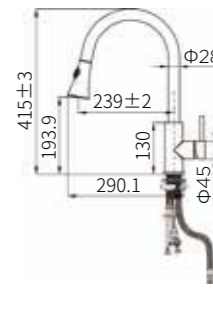

Product Size: 230x425mm;
Brass with brushed PVD;
Cold/Hot water;
Pull-out hose;

KITCHEN FAUCET

ITEM NO. 980087

Product Size: 226x420mm;
304 stainless steel;
Cold/Hot water;
Pull-out hose;

ITEM NO. 980040

Product Size: 225x460mm;
Brass with chrome plated;
Cold/Hot water;
Pull-out hose;

ITEM NO. 980094

Product Size: 285x478mm;
304 stainless steel;
Cold/Hot water;
Pull-out hose;

ITEM NO. 980041

Product Size: 216x550mm;
Brass with brushed PVD;
Cold/Hot water;
Pull-out hose;

ITEM NO. 980099

Product Size: 290x415mm;
304 stainless steel;
Cold/Hot water;
Pull-out hose;

ITEM NO. 980045

Product Size: 230x420mm;
Brass with brushed PVD;
Cold/Hot water;
Pull-out hose;

ITEM NO. 980062

Product Size: 238x410mm;
Brass with chrome plated;
Cold/Hot water;