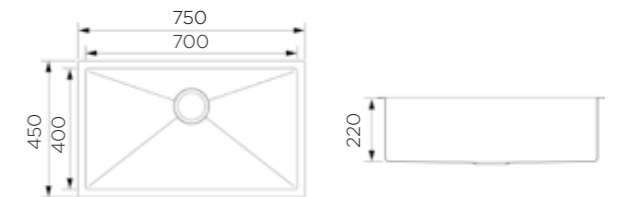

KITCHEN SINK 952160

Information

Product Dimension (LxWxD)	750x450x220mm
Material	SS#304
Thickness	1.2mm
Corner	Radius 10
Cutout size (Topmount)	730mmx430mmxR10
Cutout size (Undermount)	705mmx405mmxR12

Description

Brushed surface;
Single bowl;
With sound pad and undercoating;
Optional accessories:
Drainer, Colander, Chopping board, Grid,
Rollmat, Soap dispenser, Wire basket.