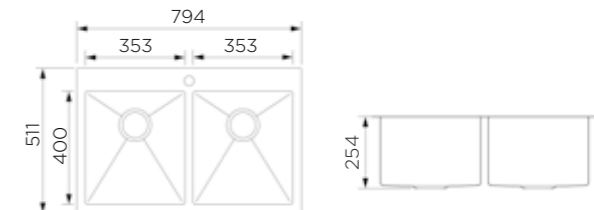

KITCHEN SINK 953350

Information

Product Dimension (LxWxD)	31-1/4"x20-1/8"x10" 794x511x254mm
Material	SS#304
Thickness	1.2mm
Corner	Radius 10
Cutout size (Topmount)	770mmx487mmxR10

Description

Brushed surface;
Double bowl;
With sound pad and undercoating;
Optional accessories:
Drainer, Colander, Chopping board, Grid,
Rollmat, Soap dispenser, Wire basket.