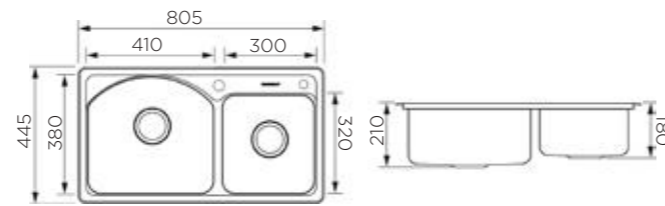

KITCHEN SINK 920013

Information

Product Dimension (LxWxD) 805x445x210mm
Material SS#304
Thickness 0.8mm
Cutout size (Topmount) 790mmx420mmxR10

Description

Brushed surface;
Double bowl;
With sound pad and undercoating;
Optional accessories:
Drainer, Chopping board, Soap dispenser,
Wire basket.