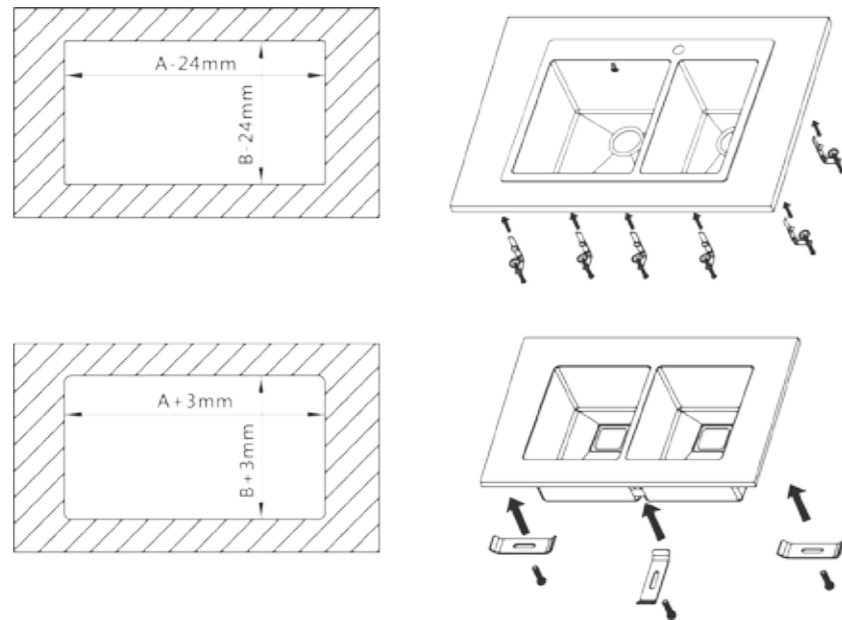

INSTALLATION

Most of HIGOLD sinks apply to three typical installation style, Topmount, Undermount and Flushmount, which require different clips and cutout sizes. Anyhow, they have one thing in common: Easy to Install.