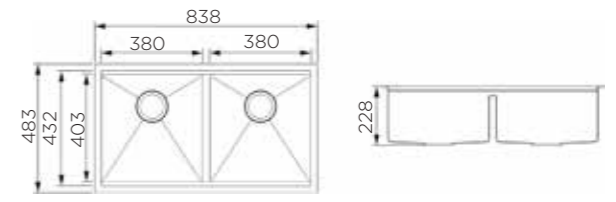

KITCHEN SINK 963036

Information

Product Dimension (LxWxD)	33"x19"x9" 838x483x228mm
Material	SS#304
Thickness	1.2mm
Corner	Radius 10
Cutout size (Topmount)	818mmx463mmxR10
Cutout size (Undermount)	793mmx438mm

Description

Brushed surface;
Double bowl with step;
With sound pad and undercoating;
Optional accessories:
Drainer, Colander, Chopping board, Grid,
Rollmat, Soap dispenser, Wire basket.