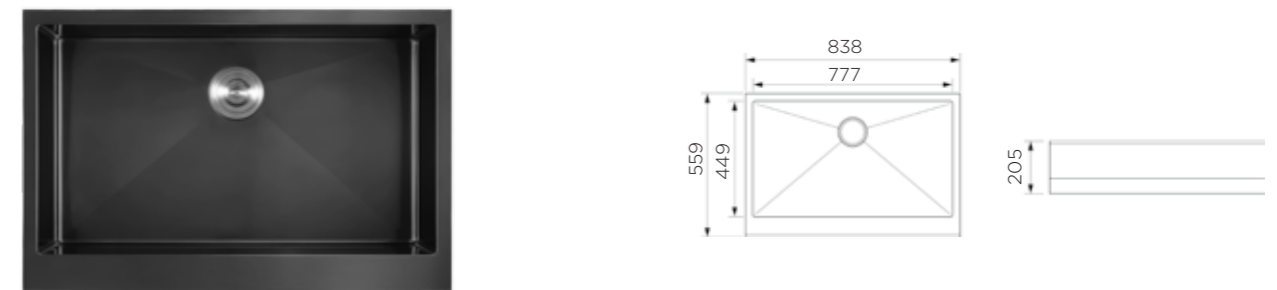

KITCHEN SINK 957022

Information

Product Dimension (LxWxD)	838x559x205mm
Material	SS#304
Thickness	1.2mm
Corner	Radius 10

Description

Gunmetal PVD and Nano coated finishing;
Single bowl with apron;
With sound pad and undercoating;
Optional accessories:
Drainer, Colander, Chopping board, Grid,
Rollmat, Soap dispenser, Wire basket.