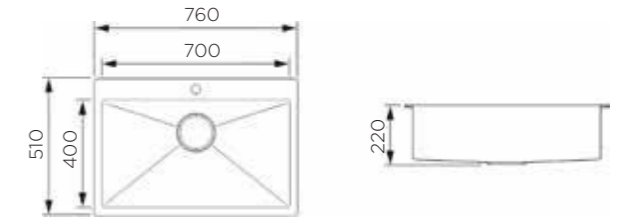

KITCHEN SINK 952010

Information

Product Dimension (LxWxD)	760x510x220mm
Material	SS#304
Thickness	1.2mm
Corner	Radius 10
Cutout size (Topmount)	736mmx486mmxR10

Description

Brushed surface;
Single bowl;
With bending edge;
With sound pad and undercoating;
Optional accessories:
Drainer, Colander, Chopping board, Grid,
Rollmat, Soap dispenser, Wire basket.