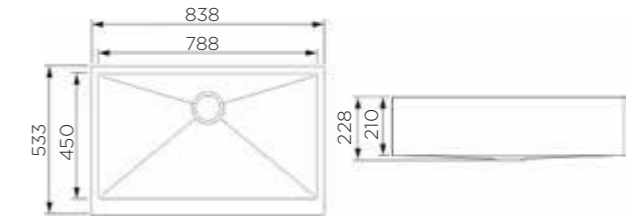

KITCHEN SINK 957025

Information

Product Dimension (LxWxD)	33"x21"x9" 838x533x228mm
Material	SS#304
Thickness	1.2mm
Corner	Radius 10
Cutout size (Topmount)	840mmx500mm

Description

Brushed surface;
Single bowl with apron;
With sound pad and undercoating;
Optional accessories:
Drainer, Colander, Chopping board, Grid,
Rollmat, Soap dispenser, Wire basket.