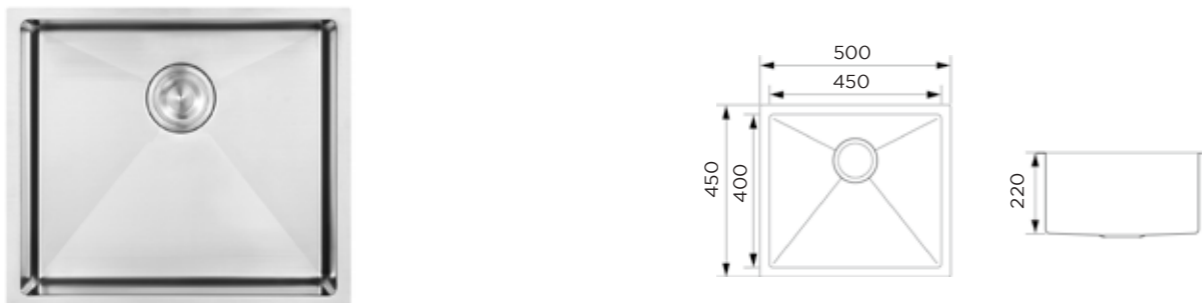

KITCHEN SINK 951243

Information

Product Dimension (LxWxD)	500x450x220mm
Material	SS#304
Thickness	1.2mm
Corner	Radius 10
Cutout size (Topmount)	480mmx430mmxR10
Cutout size (Undermount)	455mmx405mmxR12

Description

Brushed surface;
Single bowl;
With sound pad and undercoating;
Optional accessories:
Drainer, Colander, Chopping board, Grid,
Rollmat, Soap dispenser, Wire basket.