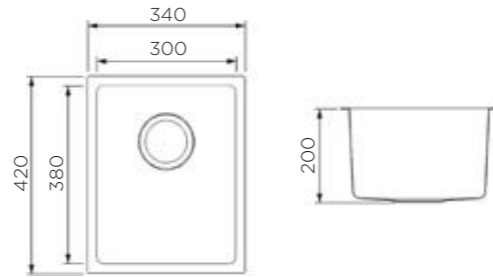

KITCHEN SINK 951254

Information		Description
Product Dimension (LxWxD)	340x420x200mm	Brushed surface; Single bowl; With sound pad and undercoating; Optional accessories: Drainer, Colander, Chopping board, Grid, Rollmat, Soap dispenser, Wire basket.
Material	SS#304	
Thickness	1.0mm	
Corner	Radius 15	
Cutout size (Topmount)	320mmx400mmxR10	
Cutout size (Undermount)	305mmx385mmxR15