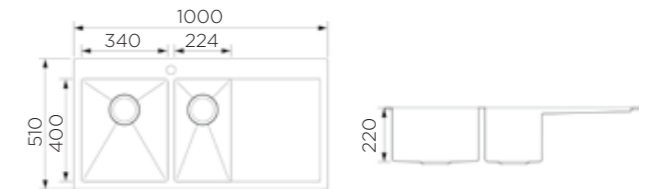

KITCHEN SINK 955010

Information

Product Dimension (LxWxD)	1000x510x220mm
Material	SS#304
Thickness	1.2mm
Corner	Radius 10
Cutout size (Topmount)	976mmx486mmxR10

Description

Brushed surface;
Double bowl with tray;
With bending edge;
With sound pad and undercoating;
Optional accessories:
Drainer, Colander, Chopping board, Grid,
Rollmat, Soap dispenser, Wire basket.