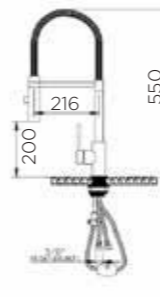

Product Size: 230x425mm;
Brass with brushed PVD;
Cold/Hot water;
Pull-out hose;

KITCHEN FAUCET

ITEM NO. 980087

Product Size: 226x420mm;
304 stainless steel;
Cold/Hot water;
Pull-out hose;

ITEM NO. 980040

Product Size: 225x460mm;
Brass with chrome plated;
Cold/Hot water;
Pull-out hose;

ITEM NO. 980094

Product Size: 285x478mm;
304 stainless steel;
Cold/Hot water;
Pull-out hose;

ITEM NO. 980041

Product Size: 216x550mm;
Brass with brushed PVD;
Cold/Hot water;
Pull-out hose;

ITEM NO. 980099