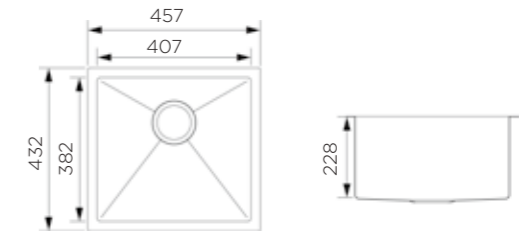

Product Dimension (LxWxD)	1200x450x220mm
Material	SS#304
Thickness	1.2mm
Corner	Radius 10
Cutout size (Topmount)	1180mmx430mmxR10
Cutout size (Undermount)	1155mmx405mmxR12.5

Description

Brushed surface;
Double bowl with tray;
With sound pad and undercoating;
Optional accessories:
Drainer, Colander, Chopping board, Grid,
Rollmat, Soap dispenser, Wire basket.

Product Dimension (LxWxD)	760x510x228mm
Material	SS#304
Thickness	1.2mm
Corner	Radius 10
Cutout size (Topmount)	735mmx485mmxR10

Description

Brushed surface;
Double bowl;
With bending edge;
With sound pad and undercoating;
Optional accessories:
Drainer, Colander, Chopping board, Grid,
Rollmat, Soap dispenser, Wire basket.

KITCHEN SINK 952160

Information

Product Dimension (LxWxD)	750x450x220mm
Material	SS#304
Thickness	1.2mm
Corner	Radius 10
Cutout size (Topmount)	730mmx430mmxR10
Cutout size (Undermount)	705mmx405mmxR12

Description

Information

Product Dimension (LxWxD)	18"x17"x9" 457x432x228mm
Material	SS#304
Thickness	1.2mm
Corner	Radius 10
Cutout size (Topmount)	437mmx412mmxR10
Cutout size (Undermount)	412mmx387mm

Description

Brushed surface;
Single bowl;
With sound pad and undercoating;
Optional accessories:
Drainer, Colander, Chopping board, Grid,
Rollmat, Soap dispenser, Wire basket.