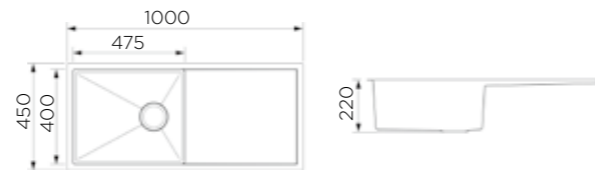

KITCHEN SINK 904003

Information

Product Dimension (LxWxD)	1000x450x220mm
Material	SS#304
Thickness	1.2mm
Corner	Radius 10
Cutout size (Topmount)	980mmx430mmxR10
Cutout size (Undermount)	955mmx405mmxR12

Description

Golden PVD and Nano coated finishing;
Single bowl with tray;
With sound pad and undercoating;
Optional accessories:
Drainer, Colander, Chopping board, Grid,
Rollmat, Soap dispenser, Wire basket.