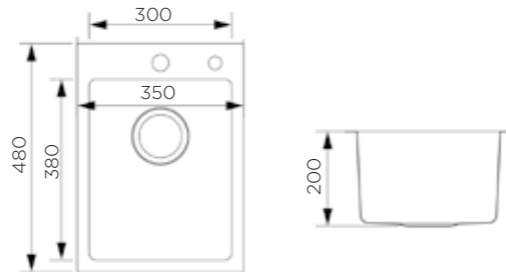

KITCHEN SINK 951256

Information

Product Dimension (LxWxD)	350x480x200mm
Material	SS#304
Thickness	1.0mm
Corner	Radius 15
Cutout size (Topmount)	460mmx330mmxR15

Description

Brushed surface;
Single bowl;
With sound pad and undercoating;
Optional accessories:
Drainer, Colander, Chopping board, Grid,
Rollmat, Soap dispenser, Wire basket.