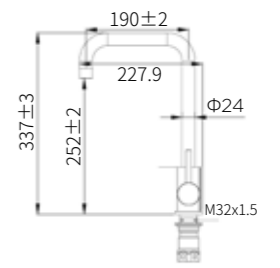

ITEM NO. 980094

Product Size: 285x478mm;
304 stainless steel;
Cold/Hot water;
Pull-out hose;

ITEM NO. 980041

Product Size: 216x550mm;
Brass with brushed PVD;
Cold/Hot water;
Pull-out hose;

ITEM NO. 980099

Product Size: 290x415mm;
304 stainless steel;
Cold/Hot water;
Pull-out hose;

ITEM NO. 980045

Product Size: 230x420mm;
Brass with brushed PVD;
Cold/Hot water;
Pull-out hose;

ITEM NO. 980062

Product Size: 238x410mm;
Brass with chrome plated;
Cold/Hot water;

KITCHEN FAUCET

ITEM NO. 980017
 Product Size: 265x270mm;
 Brass with black painting;
 Cold/Hot water;

ITEM NO. 980024
 Product Size: 210x520mm;
 Brass with brushed PVD;
 Cold/Hot water;

ITEM NO. 980096
 Product Size: 280x630mm;
 304 stainless steel;
 Cold/Hot water;

ITEM NO. 980003
 Product Size: 228x318mm;
 304 stainless steel;
 Cold/Hot water;

KITCHEN FAUCET

ITEM NO. 980104
 Product Size: 190x337mm;
 304 stainless steel;
 Cold/Hot water;

ITEM NO. 980106
 Product Size: 205x378mm;
 304 stainless steel;
 Cold/Hot water;