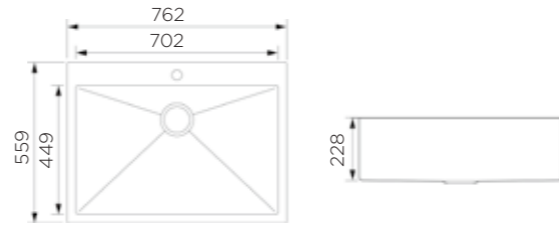

KITCHEN SINK 952165

Information

Product Dimension (LxWxD)	30"x22"x9" 762x559x228mm
Material	SS#304
Thickness	1.2mm
Corner	Radius 10
Cutout size (Topmount)	738mmx535mmxR10

Description

Brushed surface;
Single bowl;
With sound pad and undercoating;
Optional accessories:
Drainer, Colander, Chopping board, Grid,
Rollmat, Soap dispenser, Wire basket.