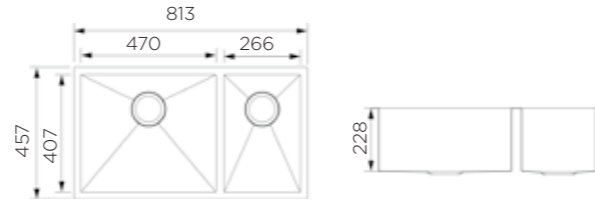

KITCHEN SINK 953125

Information

Product Dimension (LxWxD)	32"x18"x9" 813x457x228mm
Material	SS#304
Thickness	1.2mm
Corner	Radius 0
Cutout size (Topmount)	793mmx437mmxR10
Cutout size (Undermount)	725mmx440mmxR12

Description

Brushed surface;
Double bowl;
With sound pad and undercoating;
Optional accessories:
Drainer, Colander, Chopping board, Grid,
Rollmat, Soap dispenser, Wire basket.