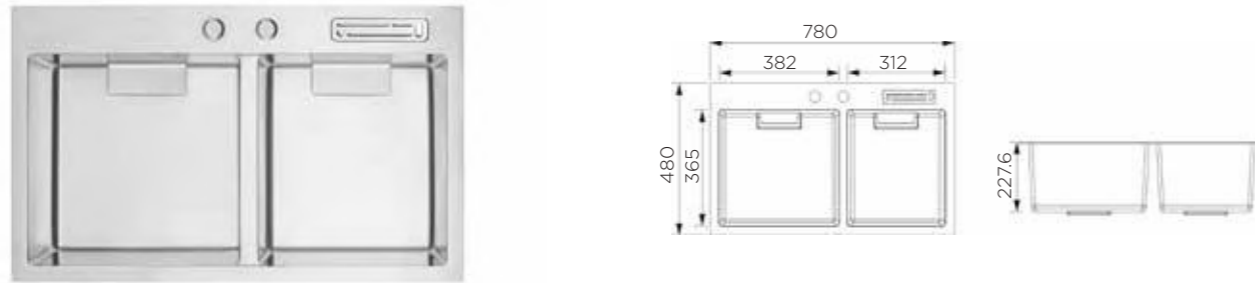

KITCHEN SINK 953206

Information

Product Dimension (LxWxD)	780x480x227.6mm
Material	SS#304
Thickness	4mm(rim)+1.1mm(bowl)
Corner	Radius 10
Cutout size (Topmount)	756mmx456mmxR10

Description

Brushed surface;
Double bowl with rear drainer;
With sound pad and undercoating;
Optional accessories:
Drainer, Colander, Chopping board, Grid,
Rollmat, Soap dispenser, Wire basket.