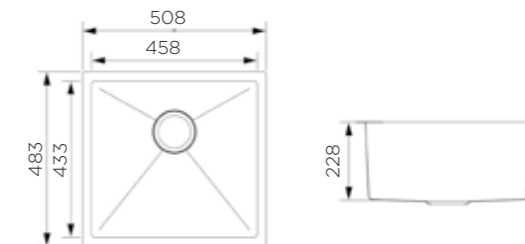

KITCHEN SINK 901008

Information

Product Dimension (LxWxD)	20"x19"x9" 508x483x228mm
Material	SS#304
Thickness	1.2mm
Corner	Radius 10
Cutout size (Topmount)	488mmx463mmxR10
Cutout size (Undermount)	463mmx438mmxR12

Description

Brushed surface;
Single bowl;
With sound pad and undercoating;
Optional accessories:
Drainer, Colander, Chopping board, Grid,
Rollmat, Soap dispenser, Wire basket.