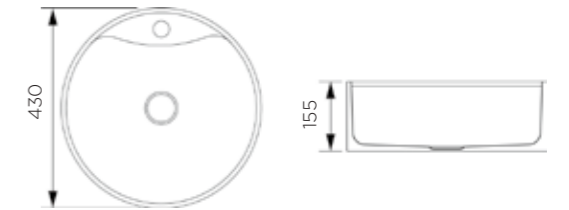

BATHROOM SINK 920151

Information

Product Dimension (LxWxD)	430x430x155mm
Material	SS#304
Thickness	0.9mm
Bowl depth	155mm

Description

Bathroom sink;
Gunmetal black PVD and Nano coated finishing;
Round shape;
Optional accessories: Drainer;