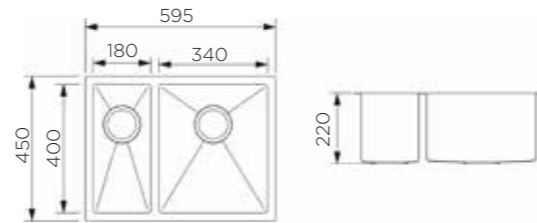

KITCHEN SINK 953337

Information

Product Dimension (LxWxD)	595x450x220mm
Material	SS#304
Thickness	1.2mm
Corner	Radius 10
Cutout size (Topmount)	575x430mm
Cutout size (Undermount)	550x405mm

Description

Brushed surface;
Double bowl;
With sound pad and undercoating;
Optional accessories:
Drainer, Colander, Chopping board, Grid,
Rollmat, Soap dispenser, Wire basket.