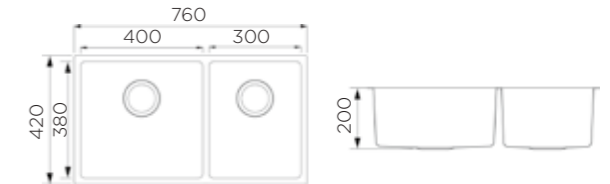

KITCHEN SINK 953352

Information

Product Dimension (LxWxD)	760x420x200mm
Material	SS#304
Thickness	1.0mm
Corner	Radius 15
Cutout size (Topmount)	740mmx400mmxR15
Cutout size (Undermount)	725mmx385mmxR15

Description

Brushed surface;
Double bowl;
With sound pad and undercoating;
Optional accessories:
Drainer, Colander, Chopping board, Grid,
Rollmat, Soap dispenser, Wire basket.