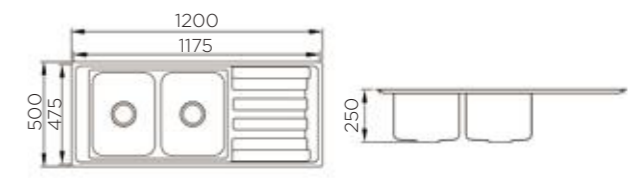

KITCHEN SINK 920059

Information

Product Dimension (LxWxD) 1200x500x250mm
Material SS#304
Thickness 0.8mm
Cutout size (Topmount) 1175x475mm

Description

Brushed surface;
Double bowl with tray;
With sound pad and undercoating;
Optional accessories:
Drainer, Chopping board, Soap dispenser,
Wire basket.