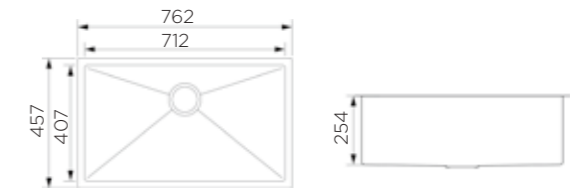

KITCHEN SINK 952161

Information

Product Dimension (LxWxD)	30"x18"x10" 762x457x254mm
Material	SS#304
Thickness	1.2mm
Corner	Radius 10
Cutout size (Topmount)	742mmx437mmxR10
Cutout size (Undermount)	717mmx412mmxR12

Description

Brushed surface;
Single bowl;
With sound pad and undercoating;
Optional accessories:
Drainer, Colander, Chopping board, Grid,
Rollmat, Soap dispenser, Wire basket.