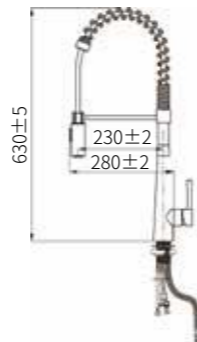

ITEM NO. 980094

Product Size: 285x478mm;
304 stainless steel;
Cold/Hot water;
Pull-out hose;

ITEM NO. 980041

Product Size: 216x550mm;
Brass with brushed PVD;
Cold/Hot water;
Pull-out hose;

ITEM NO. 980099

Product Size: 290x415mm;
304 stainless steel;
Cold/Hot water;
Pull-out hose;

ITEM NO. 980045

Product Size: 230x420mm;
Brass with brushed PVD;
Cold/Hot water;
Pull-out hose;

ITEM NO. 980062

Product Size: 238x410mm;
Brass with chrome plated;
Cold/Hot water;

KITCHEN FAUCET

ITEM NO. 980017
 Product Size: 265x270mm;
 Brass with black painting;
 Cold/Hot water;

ITEM NO. 980024
 Product Size: 210x520mm;
 Brass with brushed PVD;
 Cold/Hot water;

ITEM NO. 980096
 Product Size: 280x630mm;
 304 stainless steel;
 Cold/Hot water;

ITEM NO. 980003
 Product Size: 228x318mm;
 304 stainless steel;
 Cold/Hot water;

KITCHEN FAUCET

ITEM NO. 980104
 Product Size: 190x337mm;
 304 stainless steel;
 Cold/Hot water;

ITEM NO. 980106
 Product Size: 205x378mm;
 304 stainless steel;
 Cold/Hot water;