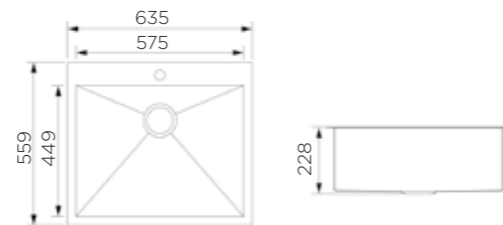

KITCHEN SINK 952005

Information

Product Dimension (LxWxD)	25"x22"x9" 635x559x228mm
Material	SS#304
Thickness	1.2mm
Corner	Radius 0
Cutout size (Topmount)	611mmx535mm

Description

Brushed surface;
Single bowl;
With sound pad and undercoating;
Optional accessories:
Drainer, Colander, Chopping board, Grid,
Rollmat, Soap dispenser, Wire basket.