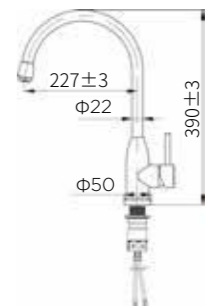

KITCHEN FAUCET

ITEM NO. 980024
Product Size: 210x520mm;
Brass with brushed PVD;
Cold/Hot water;

ITEM NO. 980096
Product Size: 280x630mm;
304 stainless steel;
Cold/Hot water;

KITCHEN FAUCET

ITEM NO. 980104
Product Size: 190x337mm;
304 stainless steel;
Cold/Hot water;

ITEM NO. 980008
Product Size: 227x390mm;
304 stainless steel;
Cold/Hot water;