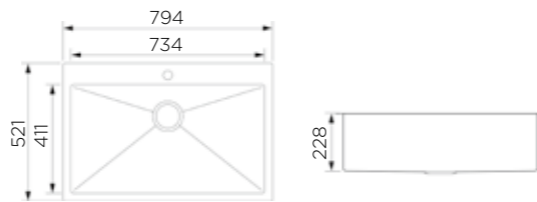

KITCHEN SINK 952166

Information

Product Dimension (LxWxD)	31-1/4" x 20-1/2" x 9" 794x521x228mm
Material	SS#304
Thickness	1.2mm
Corner	Radius 10
Cutout size (Topmount)	770mmx497mmxR10

Description

Brushed surface;
Single bowl;
With sound pad and undercoating;
Optional accessories:
Drainer, Colander, Chopping board, Grid,
Rollmat, Soap dispenser, Wire basket.