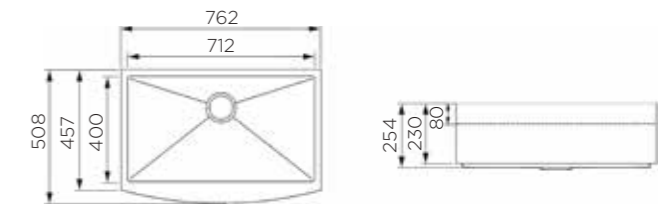

KITCHEN SINK 957023

Information

Product Dimension (LxWxD)	30"x20"x10" 762x508x254mm
Material	SS#304
Thickness	1.2mm
Corner	Radius 10
Cutout size (Topmount)	765mmx457mmxR10

Description

Brushed surface;
Single bowl with apron;
With sound pad and undercoating;
Optional accessories:
Drainer, Colander, Chopping board, Grid,
Rollmat, Soap dispenser, Wire basket.