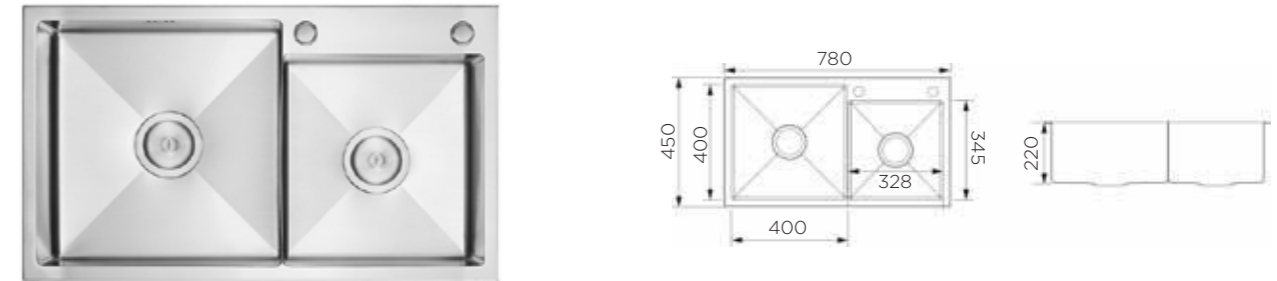

KITCHEN SINK 953092

Information

Product Dimension (LxWxD)	780x450x220mm
Material	SS#304
Thickness	1.2mm
Corner	Radius 10
Cutout size (Topmount)	756mmx426mmxR10

Description

Brushed surface;
Double bowl with narrow partition;
With sound pad and undercoating;
Optional accessories:
Drainer, Colander, Chopping board, Grid,
Rollmat, Soap dispenser, Wire basket.