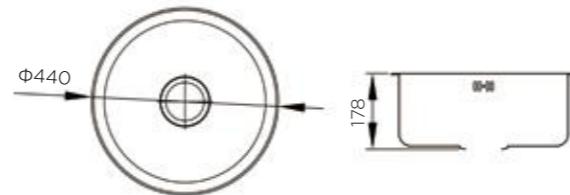

KITCHEN SINK 920032

Information

Product Dimension (LxWxD)	Φ440x178mm
Material	SS#304
Thickness	0.8mm
Cutout size (Topmount)	Φ415

Description

Brushed surface;
Single bowl;
With sound pad and undercoating;
Optional accessories: Drainer;