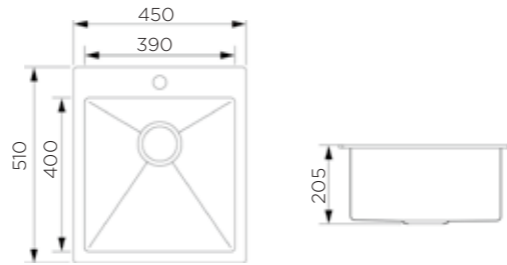

KITCHEN SINK 951009

Information

Product Dimension (LxWxD)	450x510x205mm
Material	SS#304
Thickness	1.2mm
Corner	Radius 10
Cutout size (Topmount)	475mmx485mmxR10

Description

Brushed surface;
Single bowl;
With bending edge;
With sound pad and undercoating;
Optional accessories:
Drainer, Colander, Chopping board, Grid,
Rollmat, Soap dispenser, Wire basket.