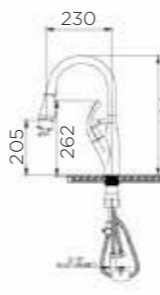

Product Size: 230x425mm;
Brass with brushed PVD;
Cold/Hot water;
Pull-out hose;

KITCHEN FAUCET

ITEM NO. 980087

Product Size: 226x420mm;
304 stainless steel;
Cold/Hot water;
Pull-out hose;

ITEM NO. 980040

Product Size: 225x460mm;
Brass with chrome plated;
Cold/Hot water;
Pull-out hose;

ITEM NO. 980094

Product Size: 285x478mm;
304 stainless steel;
Cold/Hot water;
Pull-out hose;

ITEM NO. 980041

Product Size: 216x550mm;
Brass with brushed PVD;
Cold/Hot water;
Pull-out hose;

ITEM NO. 980099

Product Size: 290x415mm;
304 stainless steel;
Cold/Hot water;
Pull-out hose;

ITEM NO. 980045

Product Size: 230x420mm;
Brass with brushed PVD;
Cold/Hot water;
Pull-out hose;

ITEM NO. 980062

Product Size: 238x410mm;
Brass with chrome plated;
Cold/Hot water;