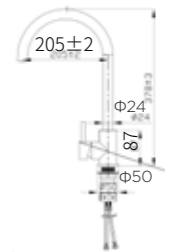

Product Size: 290x415mm;
304 stainless steel;
Cold/Hot water;
Pull-out hose;

ITEM NO. 980045

Product Size: 230x420mm;
Brass with brushed PVD;
Cold/Hot water;
Pull-out hose;

ITEM NO. 980062

Product Size: 238x410mm;
Brass with chrome plated;
Cold/Hot water;

KITCHEN FAUCET

ITEM NO. 980017
 Product Size: 265x270mm;
 Brass with black painting;
 Cold/Hot water;

ITEM NO. 980024
 Product Size: 210x520mm;
 Brass with brushed PVD;
 Cold/Hot water;

ITEM NO. 980096
 Product Size: 280x630mm;
 304 stainless steel;
 Cold/Hot water;

ITEM NO. 980003
 Product Size: 228x318mm;
 304 stainless steel;
 Cold/Hot water;

KITCHEN FAUCET

ITEM NO. 980104
 Product Size: 190x337mm;
 304 stainless steel;
 Cold/Hot water;

ITEM NO. 980106
 Product Size: 205x378mm;
 304 stainless steel;
 Cold/Hot water;