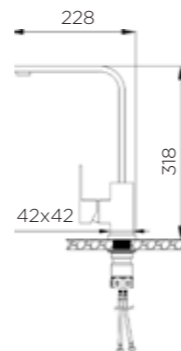

ITEM NO. 980094

Product Size: 285x478mm;
304 stainless steel;
Cold/Hot water;
Pull-out hose;

ITEM NO. 980041

Product Size: 216x550mm;
Brass with brushed PVD;
Cold/Hot water;
Pull-out hose;

ITEM NO. 980099

Product Size: 290x415mm;
304 stainless steel;
Cold/Hot water;
Pull-out hose;

ITEM NO. 980045

Product Size: 230x420mm;
Brass with brushed PVD;
Cold/Hot water;
Pull-out hose;

ITEM NO. 980062

Product Size: 238x410mm;
Brass with chrome plated;
Cold/Hot water;

KITCHEN FAUCET

ITEM NO. 980017
 Product Size: 265x270mm;
 Brass with black painting;
 Cold/Hot water;

ITEM NO. 980024
 Product Size: 210x520mm;
 Brass with brushed PVD;
 Cold/Hot water;

ITEM NO. 980096
 Product Size: 280x630mm;
 304 stainless steel;
 Cold/Hot water;

ITEM NO. 980003
 Product Size: 228x318mm;
 304 stainless steel;
 Cold/Hot water;

KITCHEN FAUCET

ITEM NO. 980104
 Product Size: 190x337mm;
 304 stainless steel;
 Cold/Hot water;

ITEM NO. 980106
 Product Size: 205x378mm;
 304 stainless steel;
 Cold/Hot water;