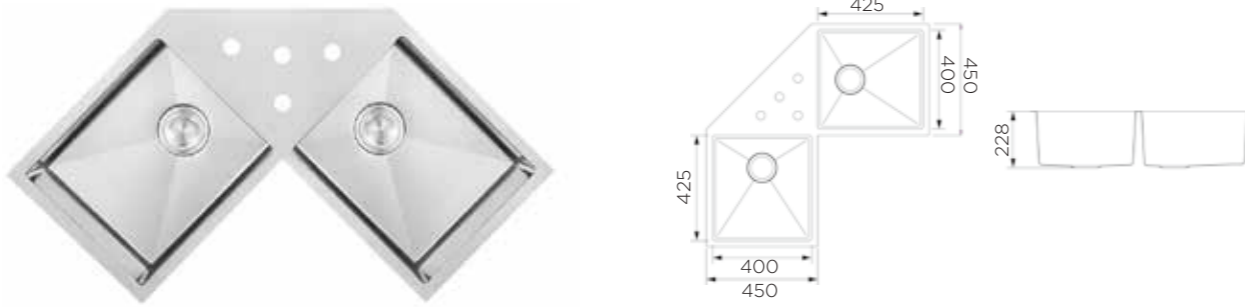

KITCHEN SINK 956001

Information

Product Dimension (LxWxD)	900x900x228mm
Material	SS#304
Thickness	1.2mm
Corner	Radius 10

Description

Brushed surface;
Corner double bowl;
With sound pad and undercoating;
Optional accessories:
Drainer, Colander, Chopping board, Grid,
Rollmat, Soap dispenser, Wire basket.