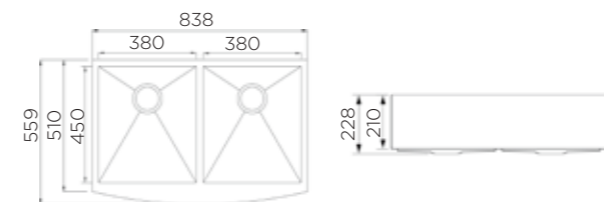

KITCHEN SINK 957014

Information

Product Dimension (LxWxD)	33"x22"x9" 838x559x228mm
Material	SS#304
Thickness	1.2mm
Corner	Radius 0
Cutout size (Topmount)	838mmx510mm

Description

Brushed surface;
Double bowl with apron;
With sound pad and undercoating;
Optional accessories:
Drainer, Colander, Chopping board, Grid,
Rollmat, Soap dispenser, Wire basket.