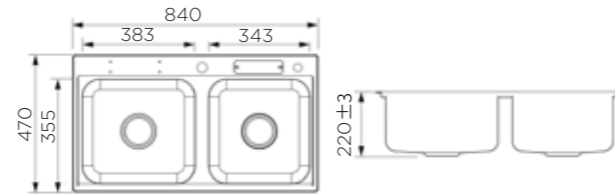

Information

Product Dimension (LxWxD) 840x470x220mm
 Material SS#304
 Thickness 0.8mm
 Cutout size (Topmount) 820mmx450mmxR10

Description

Brushed surface;
 Double bowl;
 With sound pad and undercoating;
 Optional accessories:
 Drainer, Chopping board, Soap dispenser,
 Wire basket.