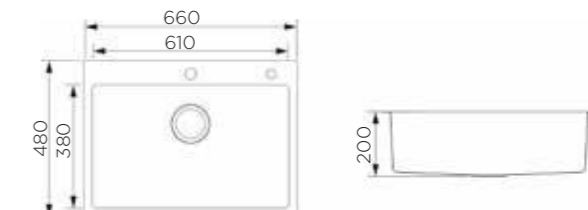

KITCHEN SINK 952171

Information		Description
Product Dimension (LxWxD)	660x480x200mm	Brushed surface; Single bowl; With sound pad and undercoating; Optional accessories: Drainer, Colander, Chopping board, Grid, Rollmat, Soap dispenser, Wire basket.
Material	SS#304	
Thickness	1.0mm	
Corner	Radius 15	
Cutout size (Topmount)	640mmx460mmxR10	
Cutout size (Undermount)	615mmx385mmxR15