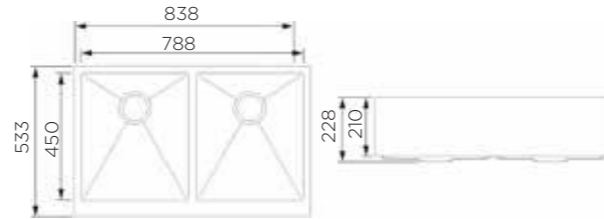

KITCHEN SINK 957026

Information

Product Dimension (LxWxD)	33"x21"x9" 838x533x228mm
Material	SS#304
Thickness	1.2mm
Corner	Radius 10
Cutout size (Topmount)	840mmx500mm

Description

Brushed surface;
Double bowl with apron;
With sound pad and undercoating;
Optional accessories:
Drainer, Colander, Chopping board, Grid,
Rollmat, Soap dispenser, Wire basket.