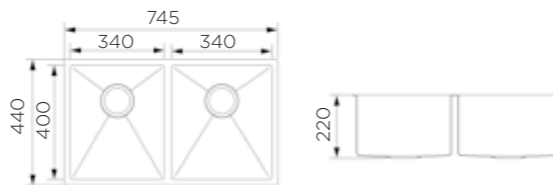

KITCHEN SINK 953338

Information

Product Dimension (LxWxD)	745x440x220mm
Material	SS#304
Thickness	1.2mm
Corner	Radius 10
Cutout size (Topmount)	725mmx420mmxR10
Cutout size (Undermount)	710mmx405mmxR12

Description

Brushed surface;
Double bowl;
With sound pad and undercoating;
Optional accessories:
Drainer, Colander, Chopping board, Grid,
Rollmat, Soap dispenser, Wire basket.