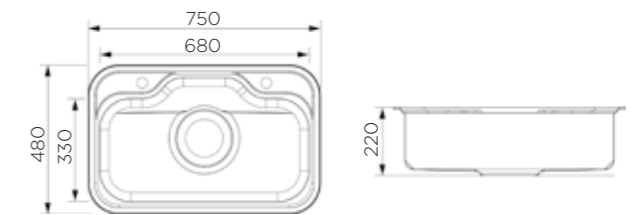

KITCHEN SINK 920102

Information

Product Dimension (LxWxD)	750x480x220mm
Material	SS#304
Thickness	0.8mm
Cutout size (Topmount)	820x450mm

Description

Brushed surface;
Single bowl;
With sound pad and undercoating;
Standard accessories:
Drainer, Chopping board, Soap dispenser.