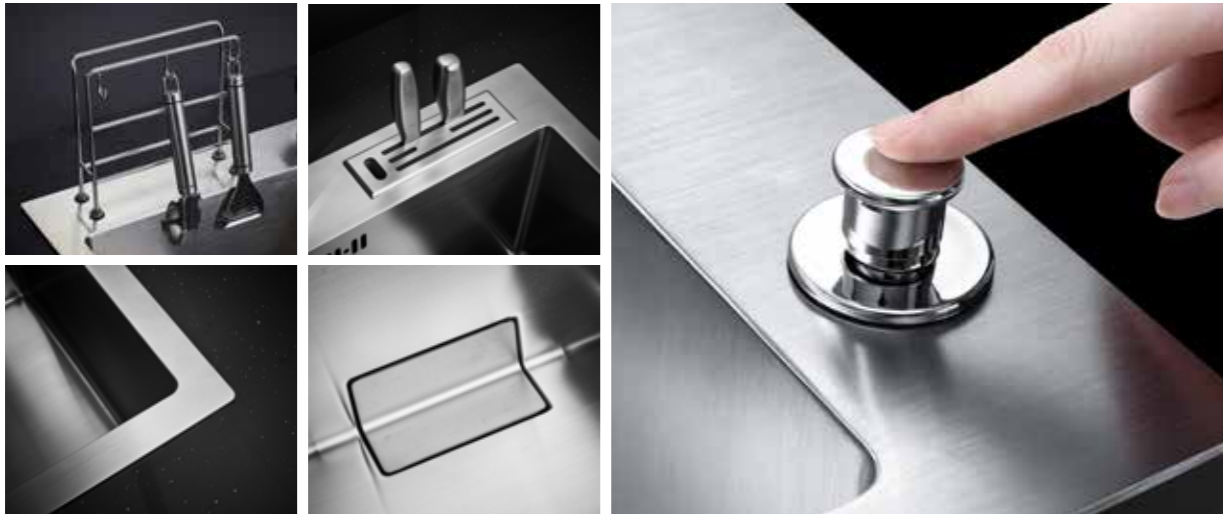

TECHNIQUE

The bottom of the sink is tilt, composite aluminum plastic brushed cover, multiple sunken step design is elegant and practical.

QUALITY

Imported 304 stainless steel and 1.2mm thickness steel resistant to rust for 50 years, fine brushing, high scratch resistance, surface repairable, eternally renewed.

FUNCTION

In addition to the traditional simple washing function of sink, there are more powerful functions. The original hidden rear basin design is not only elegant and practical, but also maximizes the storage space .

FEATURES

HIGOLD uses a table control drainage system with higher reliability and quick-fit large-diameter drainage pipe, making the sink easier to drain water and remove slags.

KITCHEN SINK 953206

Information