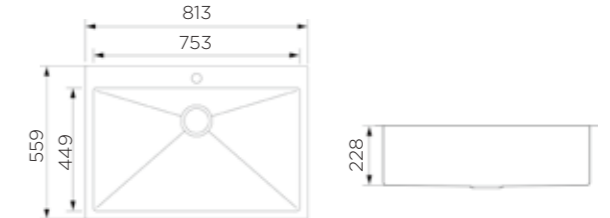

KITCHEN SINK 952167

Information

Product Dimension (LxWxD)	32"x22"x9" 813x559x228mm
Material	SS#304
Thickness	1.2mm
Corner	Radius 10
Cutout size (Topmount)	789mmx535mmxR10

Description

Brushed surface;
Single bowl;
With sound pad and undercoating;
Optional accessories:
Drainer, Colander, Chopping board, Grid,
Rollmat, Soap dispenser, Wire basket.