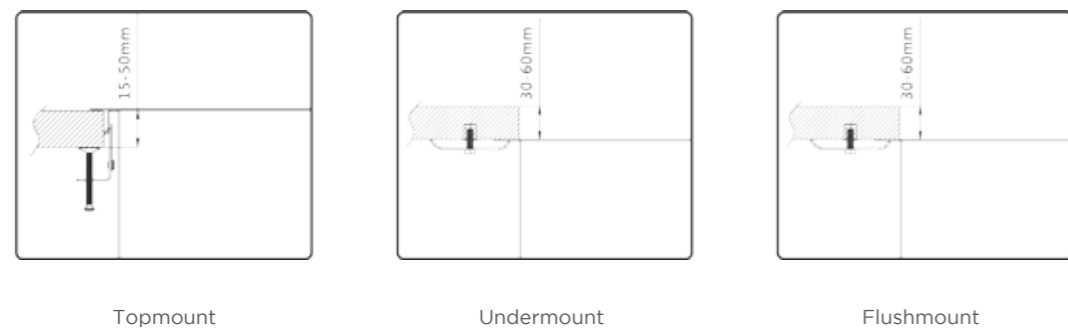

INSTALLATION METHOD