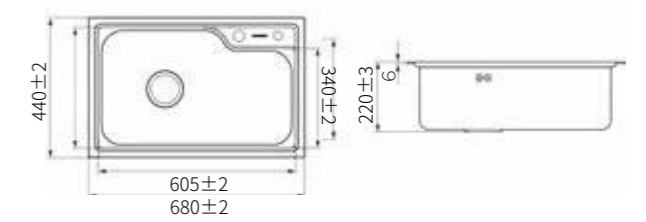

KITCHEN SINK 920039

Information

Product Dimension (LxWxD)	680x440x220mm
Material	SS#304
Thickness	0.8mm
Cutout size (Topmount)	655mmx415mmxR10

Description

Brushed surface;
Single bowl;
With sound pad and undercoating;
Optional accessories: Drainer;