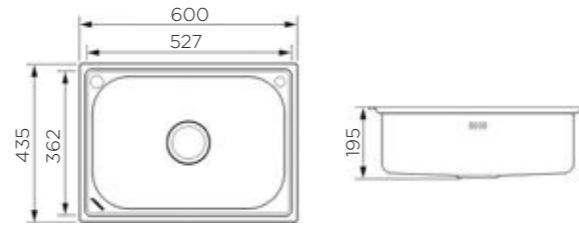

KITCHEN SINK 920034

Information

Product Dimension (LxWxD)	600x435x195mm
Material	SS#304
Thickness	0.8mm
Cutout size (Topmount)	575mmx410mmxR10

Description

Brushed surface;
Single bowl;
With sound pad and undercoating;
Optional accessories: Drainer;