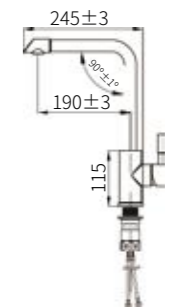

ITEM NO. 980008
Product Size: 227x390mm;
304 stainless steel;
Cold/Hot water;