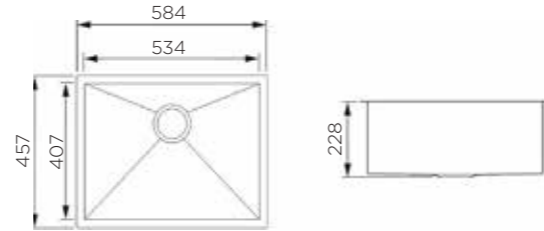

KITCHEN SINK 951147

Information

Product Dimension (LxWxD)	23"x18"x9" 584x457x228mm
Material	SS#304
Thickness	1.2mm
Corner	Radius 0
Cutout size (Topmount)	564mmx437mm
Cutout size (Undermount)	539mmx412mm

Description

Brushed surface;
Single bowl;
With sound pad and undercoating;
Optional accessories:
Drainer, Colander, Chopping board, Grid,
Rollmat, Soap dispenser, Wire basket.