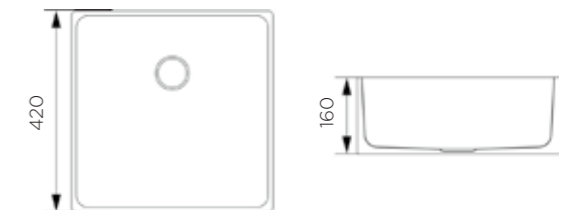

BATHROOM SINK 920152

Information

Product Dimension (LxWxD)	420x420x160mm
Material	SS#304
Thickness	0.9mm
Bowl depth	155mm

Description

Bathroom sink;
Rose golden PVD and Nano coated finishing;
Square shape;
Optional accessories: Drainer;