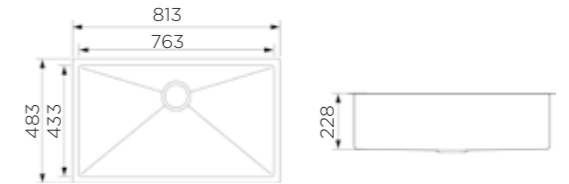

KITCHEN SINK 952164

Information

Product Dimension (LxWxD)	32"x19"x9" 813x483x228mm
Material	SS#304
Thickness	1.2mm
Corner	Radius 10
Cutout size (Topmount)	793mmx463mmxR10
Cutout size (Undermount)	768mmx438mmxR12

Description

Brushed surface;
Single bowl;
With sound pad and undercoating;
Optional accessories:
Drainer, Colander, Chopping board, Grid,
Rollmat, Soap dispenser, Wire basket.