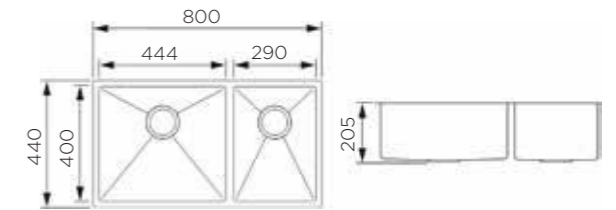

Product Dimension (LxWxD)	1200x450x220mm
Material	SS#304
Thickness	1.2mm
Corner	Radius 10
Cutout size (Topmount)	1180mmx430mmxR10
Cutout size (Undermount)	1155mmx405mmxR12.5

Description

Brushed surface;
Double bowl with tray;
With sound pad and undercoating;
Optional accessories:
Drainer, Colander, Chopping board, Grid,
Rollmat, Soap dispenser, Wire basket.

KITCHEN SINK 953337

Information

Product Dimension (LxWxD)	595x450x220mm
Material	SS#304
Thickness	1.2mm
Corner	Radius 10
Cutout size (Topmount)	575x430mm
Cutout size (Undermount)	550x405mm

Description

Brushed surface;
Double bowl;
With sound pad and undercoating;
Optional accessories:
Drainer, Colander, Chopping board, Grid,
Rollmat, Soap dispenser, Wire basket.

KITCHEN SINK 953003

Information

Product Dimension (LxWxD)	800x440x205mm
Material	SS#304
Thickness	1.2mm
Corner	Radius 10
Cutout size (Topmount)	780mmx420mmxR10
Cutout size (Undermount)	755mmx395mmxR12

Description