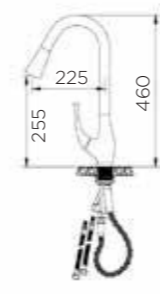

Product Size: 230x425mm;
Brass with brushed PVD;
Cold/Hot water;
Pull-out hose;

KITCHEN FAUCET

ITEM NO. 980087

Product Size: 226x420mm;
304 stainless steel;
Cold/Hot water;
Pull-out hose;

ITEM NO. 980040

Product Size: 225x460mm;
Brass with chrome plated;
Cold/Hot water;
Pull-out hose;

ITEM NO. 980094

Product Size: 285x478mm;
304 stainless steel;
Cold/Hot water;
Pull-out hose;

ITEM NO. 980041

Product Size: 216x550mm;
Brass with brushed PVD;
Cold/Hot water;
Pull-out hose;

ITEM NO. 980099