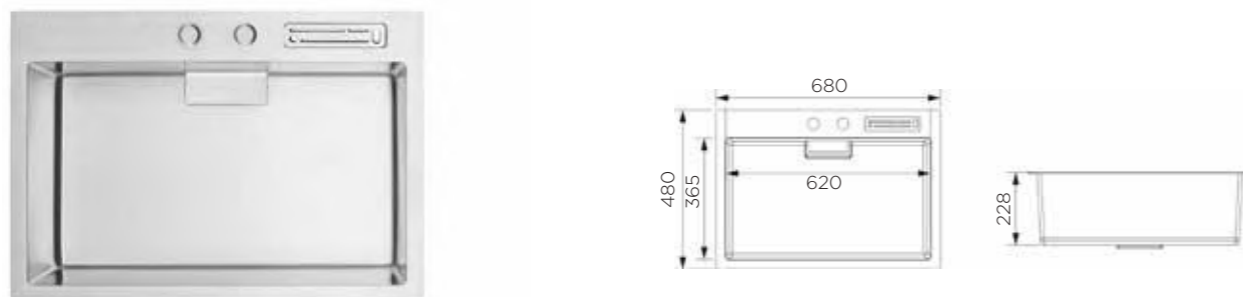

KITCHEN SINK 952120

Information

Product Dimension (LxWxD)	680x480x228mm
Material	SS#304
Thickness	4mm(rim)+1.1mm(bowl)
Corner	Radius 10
Cutout size (Topmount)	656mmx456mmxR10

Description

Brushed surface;
Single bowl with rear drainer;
With sound pad and undercoating;
Optional accessories:
Drainer, Colander, Chopping board, Grid,
Rollmat, Soap dispenser, Wire basket.