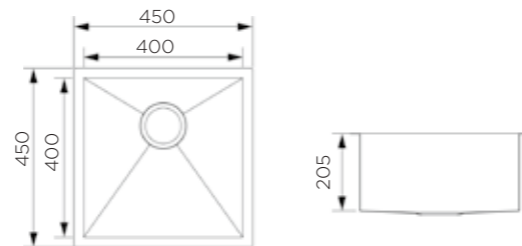

KITCHEN SINK 951013

Information

Product Dimension (LxWxD)	450x450x205mm
Material	SS#304
Thickness	1.2mm
Corner	Radius 0
Cutout size (Topmount)	430mmx430mm
Cutout size (Undermount)	405x405mm

Description

Brushed surface;
Single bowl;
With sound pad and undercoating;
Optional accessories:
Drainer, Colander, Chopping board, Grid,
Rollmat, Soap dispenser, Wire basket.