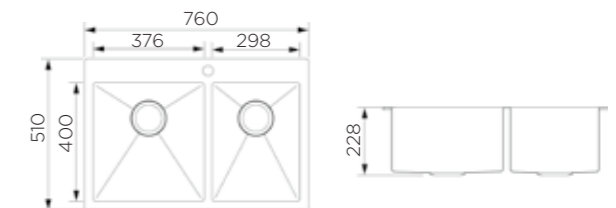

KITCHEN SINK 953013

Information

Product Dimension (LxWxD)	760x510x228mm
Material	SS#304
Thickness	1.2mm
Corner	Radius 10
Cutout size (Topmount)	735mmx485mmxR10

Description

Brushed surface;
Double bowl;
With bending edge;
With sound pad and undercoating;
Optional accessories:
Drainer, Colander, Chopping board, Grid,
Rollmat, Soap dispenser, Wire basket.