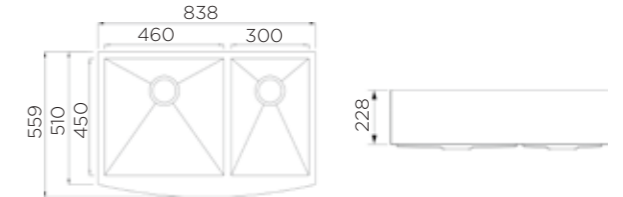

KITCHEN SINK 957015

Information

Product Dimension (LxWxD)	33"x22"x9" 838x559x228mm
Material	SS#304
Thickness	1.2mm
Corner	Radius 0
Cutout size (Topmount)	838mmx500mm

Description

Brushed surface;
Double bowl with apron;
With sound pad and undercoating;
Optional accessories:
Drainer, Colander, Chopping board, Grid,
Rollmat, Soap dispenser, Wire basket.