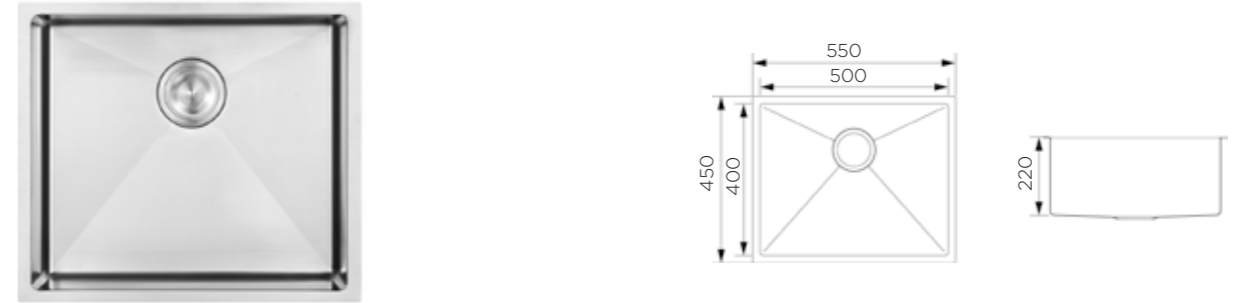

KITCHEN SINK 951106

Information

Product Dimension (LxWxD)	550x450x220mm
Material	SS#304
Thickness	1.2mm
Corner	Radius 10
Cutout size (Topmount)	530x430mm
Cutout size (Undermount)	405x505mm

Description

Brushed surface;
Single bowl;
With sound pad and undercoating;
Optional accessories:
Drainer, Colander, Chopping board, Grid,
Rollmat, Soap dispenser, Wire basket.