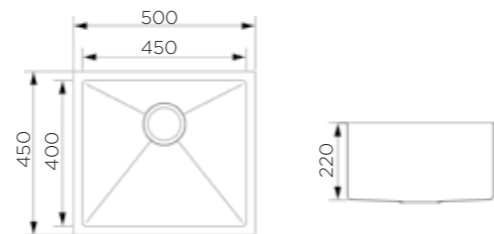

KITCHEN SINK 904003

Information

Product Dimension (LxWxD)	1000x450x220mm
Material	SS#304
Thickness	1.2mm
Corner	Radius 10
Cutout size (Topmount)	980mmx430mmxR10
Cutout size (Undermount)	955mmx405mmxR12

Description

Information

Product Dimension (LxWxD)	500x450x220mm
Material	SS#304
Thickness	1.2mm
Corner	Radius 10
Cutout size (Topmount)	480mmx430mmxR10
Cutout size (Undermount)	455mmx405mmxR12.5

Description

Rose golden PVD and Nano coated finishing;
Single bowl;
With sound pad and undercoating;
Optional accessories:
Drainer, Colander, Chopping board, Grid,
Rollmat, Soap dispenser, Wire basket.