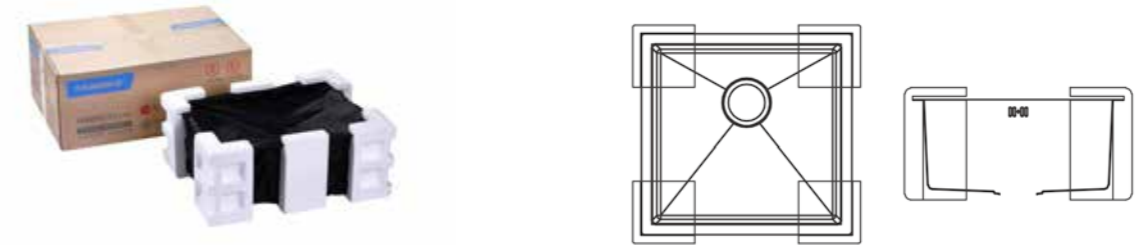

PACKAGE METHOD

Regular Packing Single carton

Item	901008 (product size: 508x483x228mm)
Carton qty.	1pc
20'	336pcs
40'	672pcs
40'HQ	756pcs
Remarks	Applicable for all types of sinks

Cost-Saving Packing Stacking Pallet