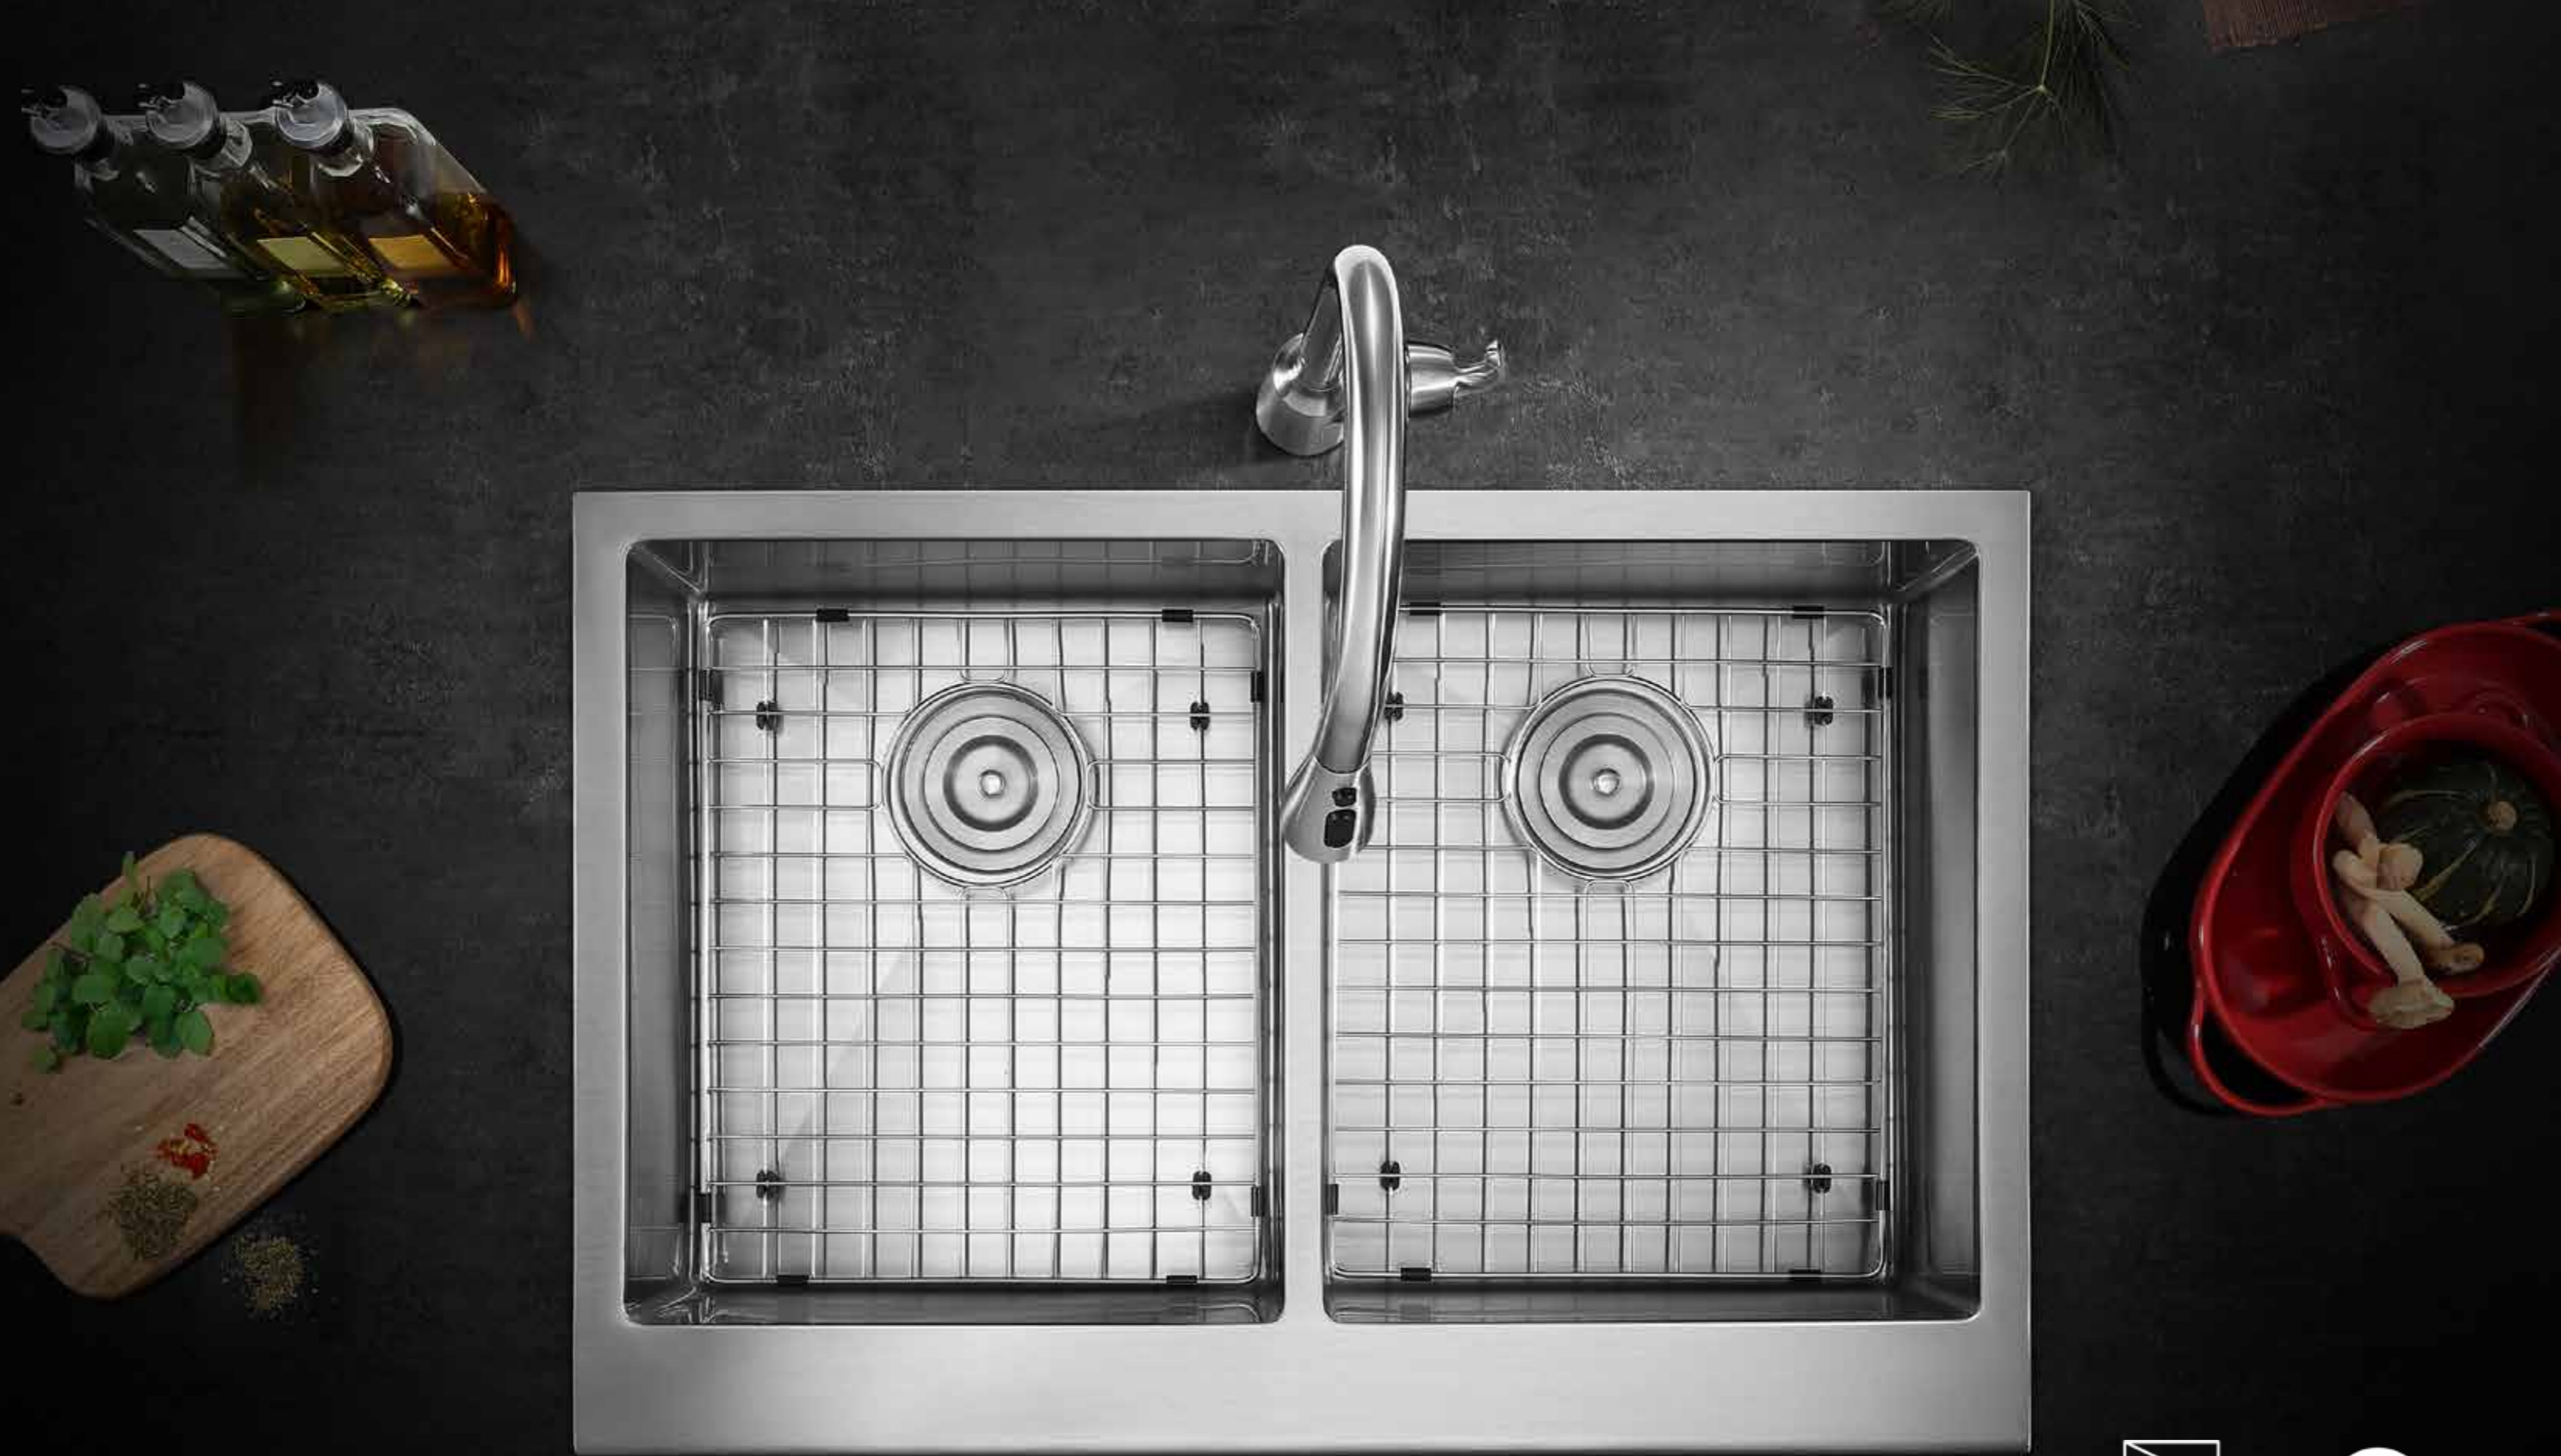

Brushed surface;
 Single bowl;
 With sound pad and undercoating;
 Optional accessories:
 Drainer, Colander, Chopping board, Grid,
 Rollmat, Soap dispenser, Wire basket.

SERIES

Intelligent
Kitchen Sink

KITCHEN SINK 951252