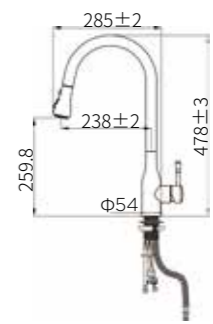

Product Size: 230x425mm;
Brass with brushed PVD;
Cold/Hot water;
Pull-out hose;

KITCHEN FAUCET

ITEM NO. 980087

Product Size: 226x420mm;
304 stainless steel;
Cold/Hot water;
Pull-out hose;

ITEM NO. 980040

Product Size: 225x460mm;
Brass with chrome plated;
Cold/Hot water;
Pull-out hose;

ITEM NO. 980094

Product Size: 285x478mm;
304 stainless steel;
Cold/Hot water;
Pull-out hose;

ITEM NO. 980041

Product Size: 216x550mm;
Brass with brushed PVD;
Cold/Hot water;
Pull-out hose;

ITEM NO. 980099

Product Size: 290x415mm;
304 stainless steel;
Cold/Hot water;
Pull-out hose;

ITEM NO. 980045

Product Size: 230x420mm;
Brass with brushed PVD;
Cold/Hot water;
Pull-out hose;

ITEM NO. 980062

Product Size: 238x410mm;
Brass with chrome plated;
Cold/Hot water;