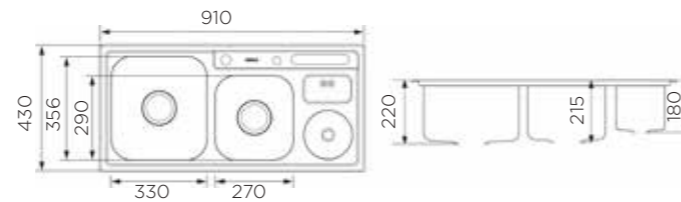

KITCHEN SINK 920004

Information

Product Dimension (LxWxD)	910x430x220mm
Material	SS#304
Thickness	0.8mm
Cutout size (Topmount)	895mmx405mmxR20

Description

Brushed surface;
Double bowl;
With sound pad and undercoating;
Standard accessories:
Drainer, Chopping board, Knife holder,
Garbage bin, Wire basket.