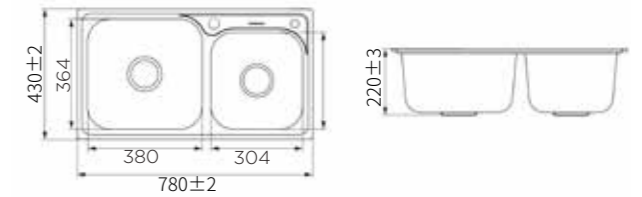

KITCHEN SINK 920156

Information

Product Dimension (LxWxD) 780x430x220mm
Material SS#304
Thickness 0.8mm
Cutout size (Topmount) 755mmx405mmxR10

Description

Brushed surface;
Double bowl;
With sound pad and undercoating;
Optional accessories:
Drainer, Chopping board, Wire basket.