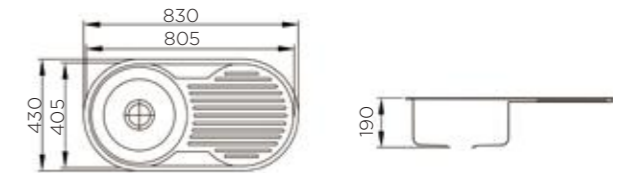

KITCHEN SINK 920070

Information

Product Dimension (LxWxD)	830x430x190mm
Material	SS#304
Thickness	0.8mm
Cutout size (Topmount)	810mmx410mmxR205

Description

Brushed surface;
Single bowl with tray;
With sound pad and undercoating;
Optional accessories: Drainer;