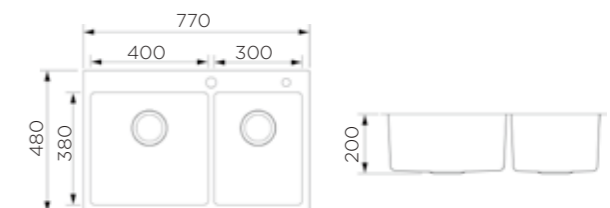

KITCHEN SINK 953353

Information

Product Dimension (LxWxD)	770x480x200mm
Material	SS#304
Thickness	1.0mm
Corner	Radius 15
Cutout size (Topmount)	750mmx460mmxR15

Description

Brushed surface;
Double bowl;
With sound pad and undercoating;
Optional accessories:
Drainer, Colander, Chopping board, Grid,
Rollmat, Soap dispenser, Wire basket.