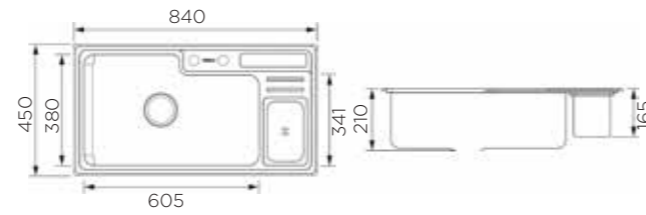

KITCHEN SINK 920098

Information

Product Dimension (LxWxD)	840x450x210mm
Material	SS#304
Thickness	0.8mm
Cutout size (Topmount)	815mmx425mmxR25

Description

Brushed surface;
Single bowl;
With sound pad and undercoating;
Standard accessories:
Drainer, Chopping board, Knife holder,
Garbage bin, Wire basket.