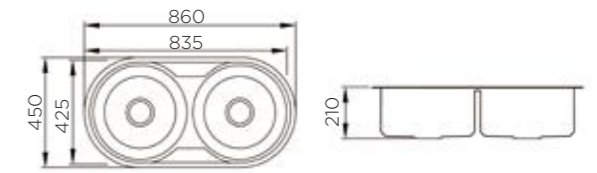

KITCHEN SINK 920069

Information

Product Dimension (LxWxD)	860x450x210mm
Material	SS#304
Thickness	0.8mm
Cutout size (Topmount)	840mmx430mmxR215

Description

Brushed surface;
Double bowl;
With sound pad and undercoating;
Optional accessories: Drainer;