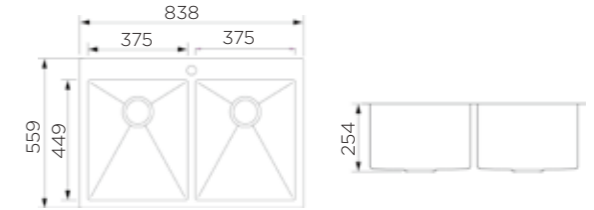

KITCHEN SINK 953349

Information

Product Dimension (LxWxD)	33"x22"x10" 838x559x254mm
Material	SS#304
Thickness	1.2mm
Corner	Radius 10
Cutout size (Topmount)	814mmx535mmxR10

Description

Brushed surface;
Double bowl;
With sound pad and undercoating;
Optional accessories:
Drainer, Colander, Chopping board, Grid,
Rollmat, Soap dispenser, Wire basket.