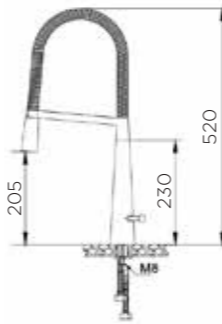

ITEM NO. 980094

Product Size: 285x478mm;
304 stainless steel;
Cold/Hot water;
Pull-out hose;

ITEM NO. 980041

Product Size: 216x550mm;
Brass with brushed PVD;
Cold/Hot water;
Pull-out hose;

ITEM NO. 980099

Product Size: 290x415mm;
304 stainless steel;
Cold/Hot water;
Pull-out hose;

ITEM NO. 980045

Product Size: 230x420mm;
Brass with brushed PVD;
Cold/Hot water;
Pull-out hose;

ITEM NO. 980062

Product Size: 238x410mm;
Brass with chrome plated;
Cold/Hot water;

KITCHEN FAUCET

ITEM NO. 980017
 Product Size: 265x270mm;
 Brass with black painting;
 Cold/Hot water;

ITEM NO. 980024
 Product Size: 210x520mm;
 Brass with brushed PVD;
 Cold/Hot water;

ITEM NO. 980096
 Product Size: 280x630mm;
 304 stainless steel;
 Cold/Hot water;