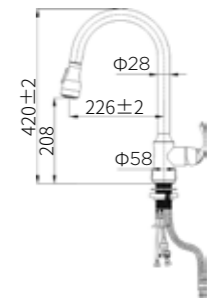

Product Size: 230x425mm;
Brass with brushed PVD;
Cold/Hot water;
Pull-out hose;

KITCHEN FAUCET

ITEM NO. 980087

Product Size: 226x420mm;
304 stainless steel;
Cold/Hot water;
Pull-out hose;

ITEM NO. 980040

Product Size: 225x460mm;
Brass with chrome plated;
Cold/Hot water;
Pull-out hose;

ITEM NO. 980094

Product Size: 285x478mm;
304 stainless steel;
Cold/Hot water;
Pull-out hose;

ITEM NO. 980041

Product Size: 216x550mm;
Brass with brushed PVD;
Cold/Hot water;
Pull-out hose;

ITEM NO. 980099

Product Size: 290x415mm;
304 stainless steel;
Cold/Hot water;
Pull-out hose;

ITEM NO. 980045

Product Size: 230x420mm;
Brass with brushed PVD;
Cold/Hot water;
Pull-out hose;

ITEM NO. 980062

Product Size: 238x410mm;
Brass with chrome plated;
Cold/Hot water;