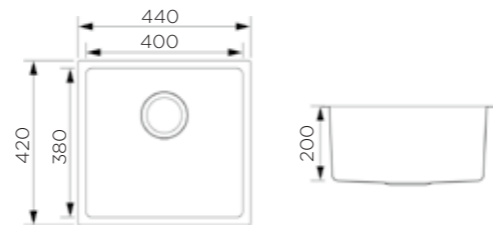

KITCHEN SINK 951255

Information		Description
Product Dimension (LxWxD)	440x420x200mm	Brushed surface; Single bowl; With sound pad and undercoating; Optional accessories: Drainer, Colander, Chopping board, Grid, Rollmat, Soap dispenser, Wire basket.
Material	SS#304	
Thickness	1.0mm	
Corner	Radius 15	
Cutout size (Topmount)	420mmx400mmxR10	
Cutout size (Undermount)	405mmx385mmxR15