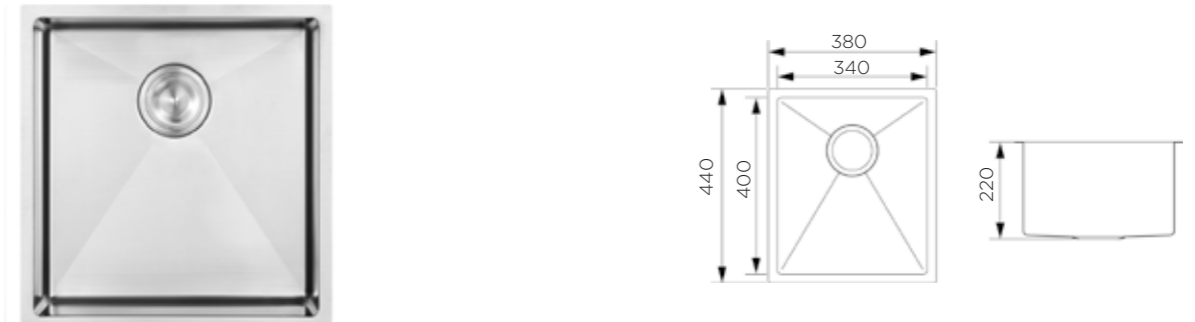

KITCHEN SINK 951251

Information

Product Dimension (LxWxD)	380x440x220mm
Material	SS#304
Thickness	1.2mm
Corner	Radius 10
Cutout size (Topmount)	360mmx420mmxR10
Cutout size (Undermount)	345mmx405mmxR12

Description

Brushed surface;
Single bowl;
With sound pad and undercoating;
Optional accessories:
Drainer, Colander, Chopping board, Grid,
Rollmat, Soap dispenser, Wire basket.