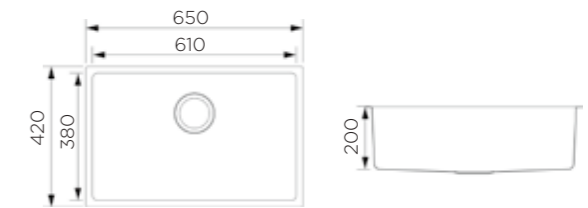

KITCHEN SINK 952170

Information		Description
Product Dimension (LxWxD)	650x420x200mm	Brushed surface; Single bowl; With sound pad and undercoating; Optional accessories: Drainer, Colander, Chopping board, Grid, Rollmat, Soap dispenser, Wire basket.
Material	SS#304	
Thickness	1.0mm	
Corner	Radius 15	
Cutout size (Topmount)	630mmx400mmxR10	
Cutout size (Undermount)	615mmx385mmxR15