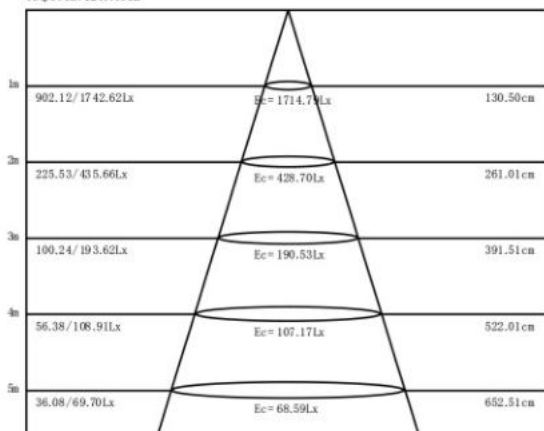

Code	Power	Size (mm)	Material	Input voltage	Led chip	RA	Efficiency	Beam angle	Details
SWDMD 100	6W	ø100*76	304 Stainless Steel	AC85-265V AC12V/ DC12V	OSRAM	80	80LM/W	8°/15°/25° 30°/45°/60° 90°/10°/45° 15°*60°	1.CCT: CW/WW/B/G/R/Y/RGB 2.IP68 3. Self control/Remote control Switch control/DMX512/ Wifi control (Bluetooth app control in 10M, also can be controlled by remote) (RGB remote control within 30m)
SWDMD 130	9W	ø130*105							
SWDMD 150	12W	ø150*105							
SWDMD 190	18W	ø190*125							
SWDMD 210	24W	ø210*135							
SWDMD 240	36W	ø240*145							
SWDMD 260	50W	ø260*155							

Average Illumination

output lm: 1206.69lm