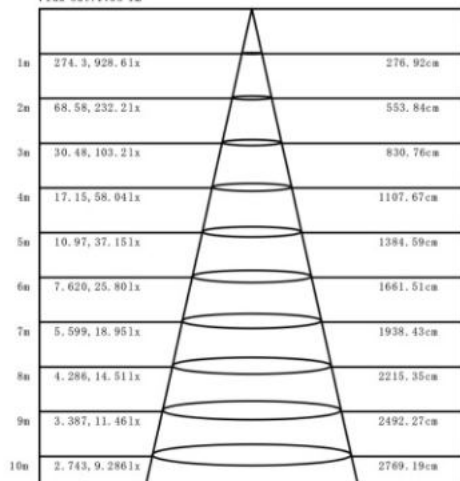

Flux out: 1758 lm