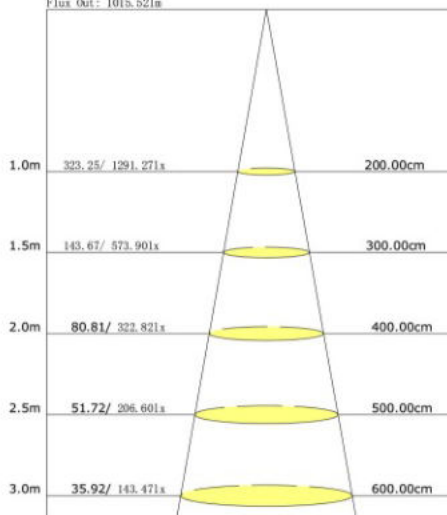

Flux Out: 1015.52lm