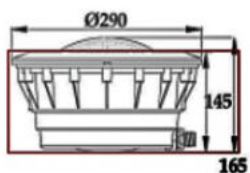

Base: Screw

Base: GX16D

Glass

Code	Power	Size (mm)	Material	Input voltage	Led chip	RA	Efficiency	Beam angle	Details
PAR36	7W	ø114*70	Glass	AC/DC12V	Osram	80	110LM/W	30°/90°	1. dimmable/undimmable optional 2. CCT: CW/W/WW/B/G/R/Y/RGB 3. IP68 4. Base: GX16D/Screw 5. Self control/dmx512/ Wifi control (Bluetooth app control in 10M, also can be controlled by remote) (RGB remote control within 30m)
PAR56	18W	ø178*114	Glass	AC/DC12V	Osram	80	110LM/W	30°/90°	
PAR56	25W		Glass	AC/DC12V	Osram	80	110LM/W		
PAR56	30W		Glass	AC/DC12V	Osram	80	110LM/W		
PAR56	35W		Glass	AC/DC12V	Osram	80	110LM/W		
PAR36	7 W	ø114*70	Glass	AC12V	Epistar	/	RGB	30°/90°	
PAR56	18W	ø178*114	Glass	AC12V	Epistar	/	RGB	30°/90°	
PAR56	25W		Glass	AC12V	Epistar	/	RGB		
PAR56	30W		Glass	AC12V	Epistar	/	RGB		
PAR56	30W		Glass	AC12V	Epistar	/	RGB		

Par56 Fixture

Size: $\phi 290 \times 145 \text{mm}$

Cut hole: $\phi 278 \text{mm}$

1st part + 2nd part = total fixture

Stainless steel IP68 Par36 Fixture

LED Swimming Pool Light

LED PAR56 BULB IP68

- RGBW/RGBWW
- Switch Control
- MAX:35W 3850LM