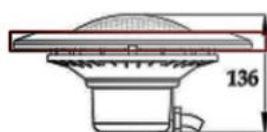

Base: Screw

Base: GX16D

Glass

Code	Power	Size (mm)	Material	Input voltage	Led chip	RA	Efficiency	Beam angle	Details
PAR36	7W	ø114*70	Glass	AC/DC12V	Osram	80	110LM/W	30°/90°	1. dimmable/undimmable optional 2. CCT: CW/W/WW/B/G/R/Y/RGB 3. IP68 4. Base: GX16D/Screw 5. Self control/dmx512/ Wifi control (Bluetooth app control in 10M, also can be controlled by remote) (RGB remote control within 30m)
PAR56	18W	ø178*114	Glass	AC/DC12V	Osram	80	110LM/W	30°/90°	
PAR56	25W		Glass	AC/DC12V	Osram	80	110LM/W		
PAR56	30W		Glass	AC/DC12V	Osram	80	110LM/W		
PAR56	35W		Glass	AC/DC12V	Osram	80	110LM/W		
PAR36	7 W	ø114*70	Glass	AC12V	Epistar	/	RGB	30°/90°	
PAR56	18W	ø178*114	Glass	AC12V	Epistar	/	RGB	30°/90°	
PAR56	25W		Glass	AC12V	Epistar	/	RGB		
PAR56	30W		Glass	AC12V	Epistar	/	RGB		
PAR56	30W		Glass	AC12V	Epistar	/	RGB		

Par56 Fixture

Size: $\phi 290 \times 145 \text{mm}$

Cut hole: $\phi 278 \text{mm}$

1st part + 2nd part = total fixture

Stainless steel IP68 Par36 Fixture

LED Swimming Pool Light

LED PAR56 BULB IP68

- RGBW/RGBWW
- Switch Control
- MAX:35W 3850LM