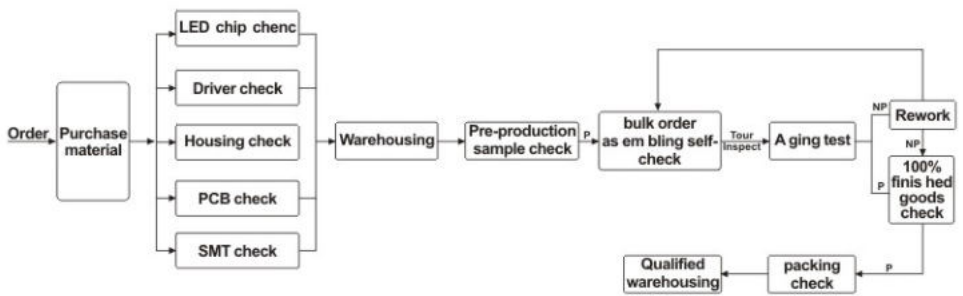

Quality control System