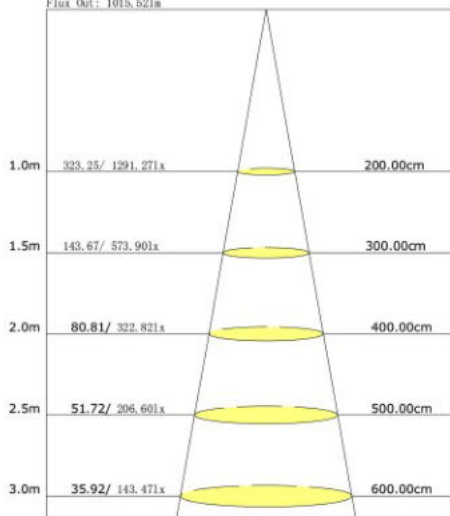

Photometry

LUMINOUS INTENSITY DISTRIBUTION DIAGRAM

Flux out: 1758 lm

1m	274,3,928.6lx	276.92cm
2m	68,58,232.2lx	553.84cm
3m	30,48,103.2lx	830.76cm
4m	17,15,58.04lx	1107.67cm
5m	10,97,37.15lx	1384.59cm
6m	7,620,25.80lx	1661.51cm
7m	5,599,18.95lx	1938.43cm
8m	4,286,14.51lx	2215.35cm
9m	3,387,11.46lx	2492.27cm
10m	2,743,9.286lx	2769.19cm

LUMINOUS INTENSITY DISTRIBUTION DIAGRAM

LED PAR56 LAMP

LED PAR56 BULB IP54

Base:GX16D/E27/E40

- MAX:60W 6600LM
- Dimmable option

Base:E27/E40

Base:GX16D

Code	Power	Size (mm)	Base	Material	Input voltage	LED Chip	RA	Efficiency	Beam Angle	Details
PAR56-QP	60W	ø178*215	E27/E40	AL+PC	AC120/220V	Osram	80	110LM/W	30°/90°	1.dimmable/undimmable optional 2.CCT:CW/WW/B/G/R/Y/RGB 3.IP54
PAR56-QP	60W	ø178*128	GX16D	AL+PC	AC120/220V	Osram	80	110LM/W	30°/90°	1.dimmable/undimmable optional 2.CCT:CW/WW/B/G/R/Y/RGB 3.IP54

Luminous Intensity Distribution Curve

Flux Out: 1015, 521lm

Dream color Light 

1 FOR MULTIPLE CONTROL

- Mode type:133
- Manimum points:2,048 pixels

1 CONTROL TO 1

- Mode type:366
- Manimum points: 2,048 pixels