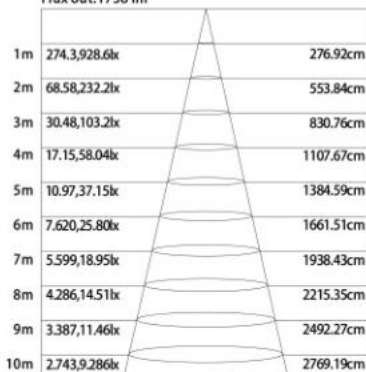

Flux out: 1758 lm