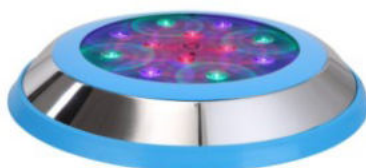

Photometry

Flux out: 1758 lm

LED Swimming Pool Light

WALL MOUNTED/INTEGRATED LED SWIMMING POOL LIGHT

- Dream color/Wifi/Bluetooth/DMX512/Remote
- CCT: CW/W/WW/B/G/R/Y/RGB
- MAX: 30W 3300LM

Code	Power	Size (mm)	Material	Input voltage	Led chip	RA	Efficiency	Beam angle	Details
SWYCD04B	12W	ø245*48	ABS + PC	AC/DC 12V	Osram	/	110LM/W	30°/60°/90°	1.CCT: CW/W/WW/B/G/R/Y/RGB 2.IP68 3. Self control/Remote control Switch control/DMX512/ Wifi control (Bluetooth app control in 10M, also can be controlled by remote) (RGB remote control within 30m)
SWYCD04	18W	ø295*70						30°/60°/90°	
SWYCD04	25W							30°/60°/90°	
SWYCD04	30W	30°/60°/90°							
SWYCD04B	12W	ø245*48		AC12V	Epistar	/	RGB	30°/60°/90°	
SWYCD04	18W	ø295*70						30°/60°/90°	
SWYCD04	25W							30°/60°/90°	
SWYCD04	30W	30°/60°/90°							

Photometry

LUMINOUS INTENSITY DISTRIBUTION DIAGRAM

Flux out: 1758 lm

1m	274,3,928.6lx	276.92cm
2m	68,58,232.2lx	553.84cm
3m	30,48,103.2lx	830.76cm
4m	17,15,58.04lx	1107.67cm
5m	10,97,37.15lx	1384.59cm
6m	7,620,25.80lx	1661.51cm
7m	5,599,18.95lx	1938.43cm
8m	4,286,14.51lx	2215.35cm
9m	3,387,11.46lx	2492.27cm
10m	2,743,9.286lx	2769.19cm

LED Swimming Pool Light

WALL MOUNTED/INTEGRATED LED SWIMMING POOL LIGHT

- CCT: CW/W/WW/B/G/R/Y/RGB
- MAX: 30W 3300LM
- Ultra thin style
- Fully sealed waterproof
- Wifi/Bluetooth/DMX512/Remote

Code	Power	Size (mm)	Material	Input voltage	Led chip	RA	Efficiency	Beam angle	Details
SWYCD03-C	18W	ø230*35	304 Stainless Steel + Resin	AC/DC 12V	Osram	80	110LM/W	30°/45° 60°/90°	1.CCT: CW/WW/B/G/R/Y/RGB 2.IP68 3.Self control/Remote control Switch control/DMX512/ Wifi control (RGB remote control within 30m)
SWYCD03-D	30W	ø300*44	304 Stainless Steel + Resin	AC/DC 12V	Osram	80	110LM/W	30°/45° 60°/90°	
SWYCD03-C	18W	ø230*35	304 Stainless Steel + Resin	AC12V	Epistar	/	RGB	30°/45° 60°/90°	
SWYCD03-D	30W	ø300*44	304 Stainless Steel + Resin	AC12V	Epistar	/	RGB	30°/45° 60°/90°	