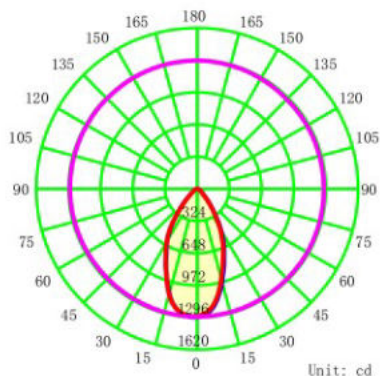

LUMINOUS INTENSITY DISTRIBUTION DIAGRAM

LED PAR56 LAMP

LED PAR56 BULB IP54

Base:GX16D/E27/E40

- MAX:60W 6600LM
- Dimmable option

Base:E27/E40

Base:GX16D

Code	Power	Size (mm)	Base	Material	Input voltage	LED Chip	RA	Efficiency	Beam Angle	Details
PAR56-QP	60W	ø178*215	E27/E40	AL+PC	AC120/220V	Osram	80	110LM/W	30°/90°	1.dimmable/undimmable optional 2.CCT:CW/WW/B/G/R/Y/RGB 3.IP54
PAR56-QP	60W	ø178*128	GX16D	AL+PC	AC120/220V	Osram	80	110LM/W	30°/90°	1.dimmable/undimmable optional 2.CCT:CW/WW/B/G/R/Y/RGB 3.IP54

Luminous Intensity Distribution Curve

Flux Out: 1015, 521lm

Dream color Light 

1 FOR MULTIPLE CONTROL

- Mode type:133
- Manimum points:2,048 pixels

1 CONTROL TO 1

- Mode type:366
- Manimum points: 2,048 pixels