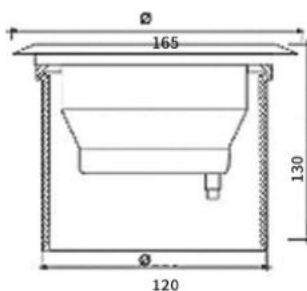

Par56 Fixture

Size: $\phi 290 \times 145 \text{mm}$

Cut hole: $\phi 278 \text{mm}$

1st part + 2nd part = total fixture

Stainless steel IP68 Par36 Fixture

LED Swimming Pool Light

LED PAR56 BULB IP68

- RGBW/RGBWW
- Switch Control
- MAX:35W 3850LM

Stainless steel A

Code	Power	Size (mm)	Material	Input voltage	Led chip	RA	Efficiency	Beam angle	Details
PAR56-ST1	18W	ø178*114	304 Stainless Steel	AC/DC 12V	Osram	80	110LM/W	90°	1. dimmable/undimmable optional 2. CCT: C/W/WW/B/G/R/Y/RGB 3. IP68 4. Base: Screw 5. Self Control/Switch Control
PAR56-ST1	25W								
PAR56-ST1	30W								
PAR56-ST1	35W								
PAR56-ST1	18W				Epistar	/	RGB		
PAR56-ST1	25W								
PAR56-ST1	30W								