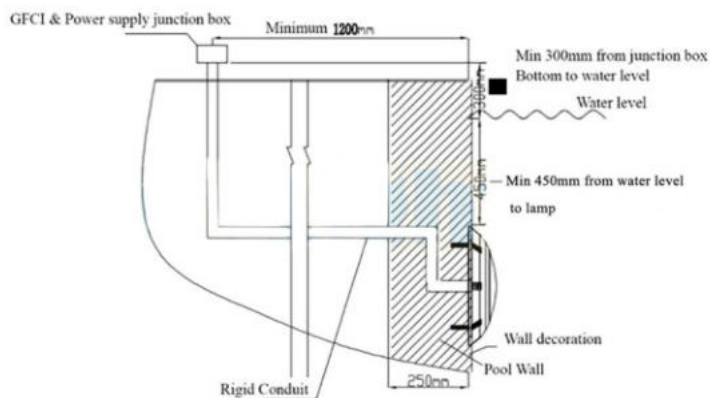

LED PAR56 BULB IP68

- RGBW/RGBWW
- Remote Control With Memory
- MAX:50W 5500LM

Code	Power	Size (mm)	Material	Input voltage	Led chip	RA	Efficiency	Beam angle	Details
PAR56-E40-S	18W	ø165*227	Thermal conductive plastics +die -casting al +PC	AC/DC 12V	Epistar	80	85LM/W	30°/90°	1.dimmable/undimmable optional 2.CCT:CW/WWW/B/G/R/Y/RGB 3.IP65 4.Base:E40
	24W								
	35W						110LM/W		
	50W								
PAR56-E40	18W	ø165*227		AC12V	/	RGB	90°	1.CCT:CW/WWW/B/G/R/Y/RGB 2.IP65 3.Base:E40 4.Self control/Remote/DMX512 (RGB remote control within 30m)	
	24W								
	35W								
	50W								

LED Swimming Pool Light

Code	Power	Size (mm)	Material	Input voltage	Led chip	RA	Efficiency	Beam angle	Details				
SWYCD05B	12W	ø230*58	ABS + PC	AC/DC 12V	Osram	80	110LM/VV	30°/60°/90°	1.CCT:CW/WW/WW/B/G/R/Y/RGB 2.IP68 3.Self control/Remote control Switch control/DMX512/ Wifi control (RGB remote control within 30m)				
SWYCD05B	18W							30°/60°/90°					
SWYCD05	18W	ø260*70						AC12V		Epistar	/	RGB	30°/60°/90°
SWYCD05	25W												30°/60°/90°
SWYCD05	30W	ø230*58						AC12V		Epistar	/	RGB	30°/60°/90°
SWYCD05B	12W			30°/60°/90°									
SWYCD05B	18W	ø260*70		AC12V	Epistar	/	RGB	30°/60°/90°					
SWYCD05	18W							30°/60°/90°					
SWYCD05	25W							30°/60°/90°					
SWYCD05	30W	ø260*70		AC12V	Epistar	/	RGB	30°/60°/90°					