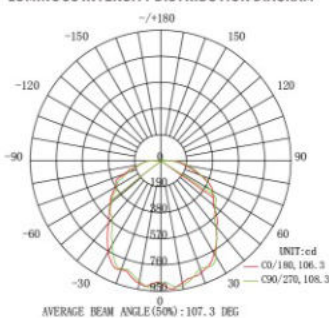

Photometry

Flux out: 1758 lm

LED Swimming Pool Light

WALL MOUNTED/INTEGRATED LED SWIMMING POOL LIGHT

- Dream color/Wifi/Bluetooth/DMX512/Remote
- CCT: CW/W/WW/B/G/R/Y/RGB
- MAX: 30W 3300LM

Code	Power	Size (mm)	Material	Input voltage	Led chip	RA	Efficiency	Beam angle	Details
SWYCD04B	12W	ø245*48	ABS + PC	AC/DC 12V	Osram	/	110LM/W	30°/60°/90°	1.CCT: CW/W/WW/B/G/R/Y/RGB 2.IP68 3. Self control/Remote control Switch control/DMX512/ Wifi control (Bluetooth app control in 10M, also can be controlled by remote) (RGB remote control within 30m)
SWYCD04	18W	ø295*70						30°/60°/90°	
SWYCD04	25W							30°/60°/90°	
SWYCD04	30W	30°/60°/90°							
SWYCD04B	12W	ø245*48		AC12V	Epistar	/	RGB	30°/60°/90°	
SWYCD04	18W	ø295*70						30°/60°/90°	
SWYCD04	25W							30°/60°/90°	
SWYCD04	30W	30°/60°/90°							

Photometry

LUMINOUS INTENSITY DISTRIBUTION DIAGRAM

Flux out: 1758 lm

1m	274,3,928.6lx	276.92cm
2m	68,58,232.2lx	553.84cm
3m	30,48,103.2lx	830.76cm
4m	17,15,58.04lx	1107.67cm
5m	10,97,37.15lx	1384.59cm
6m	7,620,25.80lx	1661.51cm
7m	5,599,18.95lx	1938.43cm
8m	4,286,14.51lx	2215.35cm
9m	3,387,11.46lx	2492.27cm
10m	2,743,9.286lx	2769.19cm