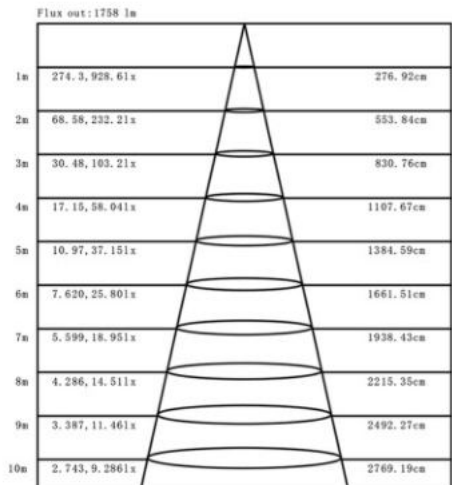

LED Pool Light

Input Voltage: AC85-265 or AC12V/DC12V

Power Supply: External or Built in

- CCT: CW/W/WW/B/G/R/Y/RGB
- Dream color/Wifi/Bluetooth/DMX512/Remote
- MAX: 36W 3200LM
- Dream color/DMX512

Code	Power	Size (mm)	Material	Input voltage	Led chip	RA	Efficiency	Beam angle	Details
SWSD 100	3W	ø100*86	304 Stainless Steel	AC85-265V AC12V/ DC12V	OSRAM	80	90LM/W	3°/8°/15° /25°30°/45° 60°90°	1. CCT: CW/WW/B/G/R/Y/RGB 2. IP68 3. Self control/Remote control Switch control/DMX512/ Wifi control (Bluetooth app control in 10M, also can be controlled by remote) (RGB Remote control within 30m)
	6W	ø100*86							
SWSD 135	12W	ø135*84							
SWSD 170	18W	ø170*143							
SWSD 193	18W	ø193*155							
SWSD 215	24W	ø215*165							
SWSD 240	36W	ø240*178							

LED Stage Light/Hotel Light/Auto Led Light

GLASS LED PAR46/56/64 BULB

- MAX:50W 5000LM
- Dimmable option

Application:

Stage Light

Hotel Light

Auto Led Light

Code	Power	Size (mm)	Material	Input voltage	Led chip	RA	Efficiency	Beam angle	Details
PAR46	20W	ø142*96	GLASS	AC85-265V	OSRAM	80	100LM/W	30°/90°	1. Drive: Isolated CE MEC PF>0.95 2. GX16D 3. dimmable/undimmable optional
PAR56	30W	ø178*127	GLASS	AC85-265V	OSRAM	80	100LM/W	90°	
PAR56	36W	ø178*127	GLASS	AC85-265V	OSRAM	80	90LM/W	30°	
PAR56	36W	ø178*127	GLASS	AC85-265V	Bridgelux	80	120LM/W	30°	
PAR64	50W	ø204*152	GLASS	AC85-265V	Bridgelux	80	100LM/W	30°	

LUMINOUS INTENSITY DISTRIBUTION DIAGRAM

LED PAR56 LAMP

LED PAR56 BULB IP54

Base:GX16D/E27/E40

- MAX:60W 6600LM
- Dimmable option

Base:E27/E40

Base:GX16D

Code	Power	Size (mm)	Base	Material	Input voltage	LED Chip	RA	Efficiency	Beam Angle	Details
PAR56-QP	60W	ø178*215	E27/E40	AL+PC	AC120/220V	Osram	80	110LM/W	30°/90°	1.dimmable/undimmable optional 2.CCT:CW/WW/B/G/R/Y/RGB 3.IP54
PAR56-QP	60W	ø178*128	GX16D	AL+PC	AC120/220V	Osram	80	110LM/W	30°/90°	1.dimmable/undimmable optional 2.CCT:CW/WW/B/G/R/Y/RGB 3.IP54