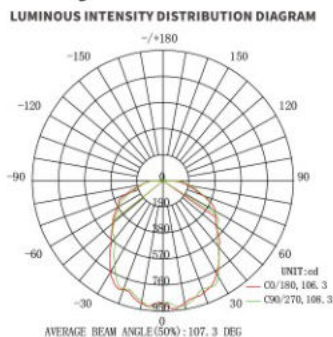

Photometry