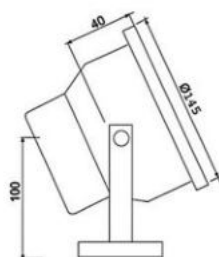

Par56 Fixture

Size: $\phi 290 \times 145 \text{mm}$

Cut hole: $\phi 278 \text{mm}$

1st part + 2nd part = total fixture

Stainless steel IP68 Par36 Fixture

LED Swimming Pool Light

LED PAR56 BULB IP68

- RGBW/RGBWW
- Switch Control
- MAX:35W 3850LM

Stainless steel A

Code	Power	Size (mm)	Material	Input voltage	Led chip	RA	Efficiency	Beam angle	Details
PAR56-ST1	18W	ø178*114	304 Stainless Steel	AC/DC 12V	Osram	80	110LM/W	90°	1. dimmable/undimmable optional 2. CCT: C/W/WW/B/G/R/Y/RGB 3. IP68 4. Base: Screw 5. Self Control/Switch Control
PAR56-ST1	25W								
PAR56-ST1	30W								
PAR56-ST1	35W								
PAR56-ST1	18W				Epistar	/	RGB		
PAR56-ST1	25W								
PAR56-ST1	30W								