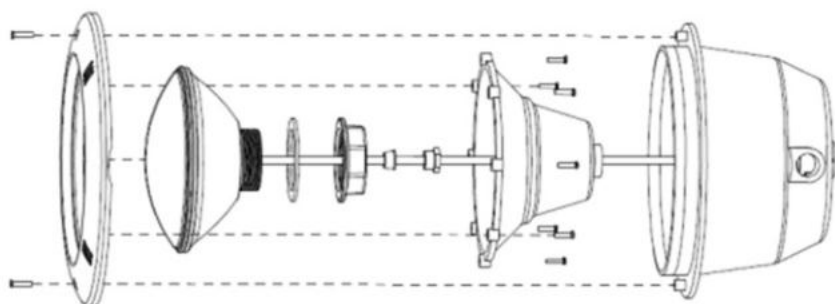

Base: Screw

Base: GX16D

Glass

Code	Power	Size (mm)	Material	Input voltage	Led chip	RA	Efficiency	Beam angle	Details
PAR36	7W	ø114*70	Glass	AC/DC12V	Osram	80	110LM/W	30°/90°	1. dimmable/undimmable optional 2. CCT: CW/W/WW/B/G/R/Y/RGB 3. IP68 4. Base: GX16D/Screw 5. Self control/dmx512/ Wifi control (Bluetooth app control in 10M, also can be controlled by remote) (RGB remote control within 30m)
PAR56	18W	ø178*114	Glass	AC/DC12V	Osram	80	110LM/W	30°/90°	
PAR56	25W		Glass	AC/DC12V	Osram	80	110LM/W		
PAR56	30W		Glass	AC/DC12V	Osram	80	110LM/W		
PAR56	35W		Glass	AC/DC12V	Osram	80	110LM/W		
PAR36	7 W	ø114*70	Glass	AC12V	Epistar	/	RGB	30°/90°	
PAR56	18W	ø178*114	Glass	AC12V	Epistar	/	RGB	30°/90°	
PAR56	25W		Glass	AC12V	Epistar	/	RGB		
PAR56	30W		Glass	AC12V	Epistar	/	RGB		
PAR56	30W		Glass	AC12V	Epistar	/	RGB		

Par56 Fixture

Size: $\phi 290 \times 145 \text{mm}$

Cut hole: $\phi 278 \text{mm}$

1st part + 2nd part = total fixture

Stainless steel IP68 Par36 Fixture

LED Swimming Pool Light

LED PAR56 BULB IP68

- RGBW/RGBWW
- Switch Control
- MAX:35W 3850LM

Stainless steel A

Code	Power	Size (mm)	Material	Input voltage	Led chip	RA	Efficiency	Beam angle	Details
PAR56-ST1	18W	ø178*114	304 Stainless Steel	AC/DC 12V	Osram	80	110LM/W	90°	1. dimmable/undimmable optional 2. CCT: C/W/WW/B/G/R/Y/RGB 3. IP68 4. Base: Screw 5. Self Control/Switch Control
PAR56-ST1	25W								
PAR56-ST1	30W								
PAR56-ST1	35W								
PAR56-ST1	18W				Epistar	/	RGB		
PAR56-ST1	25W								
PAR56-ST1	30W								