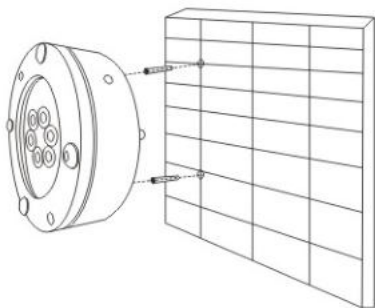

Average Illumination

output lm: 1206.69lm

Planar Intensity Distribution Curve

CW Plane beam angle(090) CW Plane beam angle(090)
 CW Plane beam angle(090)-66.2 CW Plane beam angle(090)-66.3

LED Mini Underwater Light

Power Supply: External or Built in

- CCT: CW/W/WW/B/G/R/Y/RGB
- Waterproof: IP68

Installation A:

Installation B:

Code	Power	Size (mm)	Material	Input voltage	Led chip	RA	Efficiency	Beam angle	Details
SWDDZ1	3W	ø75*20	Aluminium/ Stainless- steel	DC12V	Osram	80	90LM/W	15°/24°/36°	1.CCT: CW/WW/B/G/R/Y/RGB 2.IP68 3.Power supply external or built in optional
	6W								
	9W	ø110*30						12°/40°	
	12W								