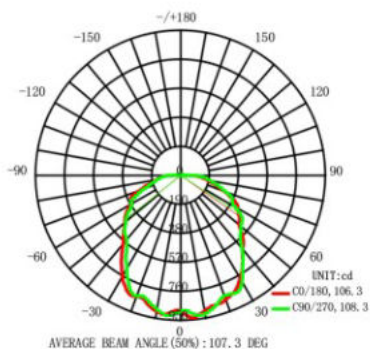

Photometry

LUMINOUS INTENSITY DISTRIBUTION DIAGRAM

Flux out: 1758 lm

1m	274,3,928.6lx	276.92cm
2m	68,58,232.2lx	553.84cm
3m	30,48,103.2lx	830.76cm
4m	17,15,58.04lx	1107.67cm
5m	10,97,37.15lx	1384.59cm
6m	7,620,25.80lx	1661.51cm
7m	5,599,18.95lx	1938.43cm
8m	4,286,14.51lx	2215.35cm
9m	3,387,11.46lx	2492.27cm
10m	2,743,9.286lx	2769.19cm

LED Swimming Pool Light

WALL MOUNTED/INTEGRATED LED SWIMMING POOL LIGHT

- CCT: CW/W/WW/B/G/R/Y/RGB
- MAX: 30W 3300LM
- Ultra thin style
- Fully sealed waterproof
- Wifi/Bluetooth/DMX512/Remote

Code	Power	Size (mm)	Material	Input voltage	Led chip	RA	Efficiency	Beam angle	Details
SWYCD03-C	18W	ø230*35	304 Stainless Steel + Resin	AC/DC 12V	Osram	80	110LM/W	30°/45° 60°/90°	1.CCT: CW/WW/B/G/R/Y/RGB 2.IP68 3.Self control/Remote control Switch control/DMX512/ Wifi control (RGB remote control within 30m)
SWYCD03-D	30W	ø300*44	304 Stainless Steel + Resin	AC/DC 12V	Osram	80	110LM/W	30°/45° 60°/90°	
SWYCD03-C	18W	ø230*35	304 Stainless Steel + Resin	AC12V	Epistar	/	RGB	30°/45° 60°/90°	
SWYCD03-D	30W	ø300*44	304 Stainless Steel + Resin	AC12V	Epistar	/	RGB	30°/45° 60°/90°	

LUMINOUS INTENSITY DISTRIBUTION DIAGRAM

Flux out: 1758 lm

LED Swimming Pool Light

RESIN ISOLATED POOL LIGHT

- CCT: CW/W/WW/B/G/R/Y/RGB
- MAX: 30W 3300LM
- Ultra thin style
- Fully sealed waterproof
- Wifi/Bluetooth/DMX512/Remote