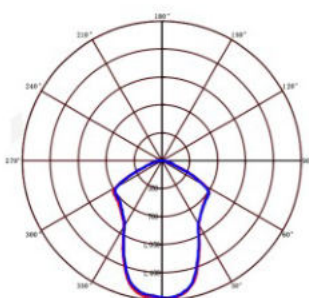

Planar Intensity Distribution Curve