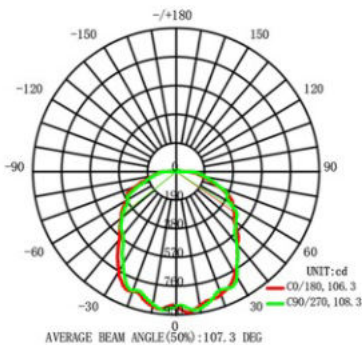

LED Stage Light/Hotel Light/Auto Led Light

GLASS LED PAR46/56/64 BULB

- MAX:50W 5000LM
- Dimmable option

Application:

Stage Light

Hotel Light

Auto Led Light

Code	Power	Size (mm)	Material	Input voltage	Led chip	RA	Efficiency	Beam angle	Details
PAR46	20W	ø142*96	GLASS	AC85-265V	OSRAM	80	100LM/W	30°/90°	1. Drive: Isolated CE MEC PF>0.95 2. GX16D 3. dimmable/undimmable optional
PAR56	30W	ø178*127	GLASS	AC85-265V	OSRAM	80	100LM/W	90°	
PAR56	36W	ø178*127	GLASS	AC85-265V	OSRAM	80	90LM/W	30°	
PAR56	36W	ø178*127	GLASS	AC85-265V	Bridgelux	80	120LM/W	30°	
PAR64	50W	ø204*152	GLASS	AC85-265V	Bridgelux	80	100LM/W	30°	

LUMINOUS INTENSITY DISTRIBUTION DIAGRAM

LED PAR56 LAMP

LED PAR56 BULB IP54

Base:GX16D/E27/E40

- MAX:60W 6600LM
- Dimmable option

Base:E27/E40

Base:GX16D

Code	Power	Size (mm)	Base	Material	Input voltage	LED Chip	RA	Efficiency	Beam Angle	Details
PAR56-QP	60W	ø178*215	E27/E40	AL+PC	AC120/220V	Osram	80	110LM/W	30°/90°	1.dimmable/undimmable optional 2.CCT:CW/WW/B/G/R/Y/RGB 3.IP54
PAR56-QP	60W	ø178*128	GX16D	AL+PC	AC120/220V	Osram	80	110LM/W	30°/90°	1.dimmable/undimmable optional 2.CCT:CW/WW/B/G/R/Y/RGB 3.IP54

Luminous Intensity Distribution Curve

Flux Out: 1015, 521lm

Dream color Light 

1 FOR MULTIPLE CONTROL

- Mode type:133
- Manimum points:2,048 pixels

1 CONTROL TO 1

- Mode type:366
- Manimum points: 2,048 pixels