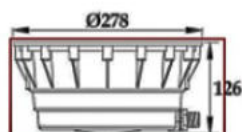

Base: Screw

Base: GX16D

Glass

Code	Power	Size (mm)	Material	Input voltage	Led chip	RA	Efficiency	Beam angle	Details
PAR36	7W	ø114*70	Glass	AC/DC12V	Osram	80	110LM/W	30°/90°	1. dimmable/undimmable optional 2. CCT: CW/W/WW/B/G/R/Y/RGB 3. IP68 4. Base: GX16D/Screw 5. Self control/dmx512/ Wifi control (Bluetooth app control in 10M, also can be controlled by remote) (RGB remote control within 30m)
PAR56	18W	ø178*114	Glass	AC/DC12V	Osram	80	110LM/W	30°/90°	
PAR56	25W		Glass	AC/DC12V	Osram	80	110LM/W		
PAR56	30W		Glass	AC/DC12V	Osram	80	110LM/W		
PAR56	35W		Glass	AC/DC12V	Osram	80	110LM/W		
PAR36	7 W	ø114*70	Glass	AC12V	Epistar	/	RGB	30°/90°	
PAR56	18W	ø178*114	Glass	AC12V	Epistar	/	RGB	30°/90°	
PAR56	25W		Glass	AC12V	Epistar	/	RGB		
PAR56	30W		Glass	AC12V	Epistar	/	RGB		
PAR56	30W		Glass	AC12V	Epistar	/	RGB		

Par56 Fixture

Size: $\phi 290 \times 145 \text{mm}$

Cut hole: $\phi 278 \text{mm}$

1st part + 2nd part = total fixture

Stainless steel IP68 Par36 Fixture

LED Swimming Pool Light

LED PAR56 BULB IP68

- RGBW/RGBWW
- Switch Control
- MAX:35W 3850LM