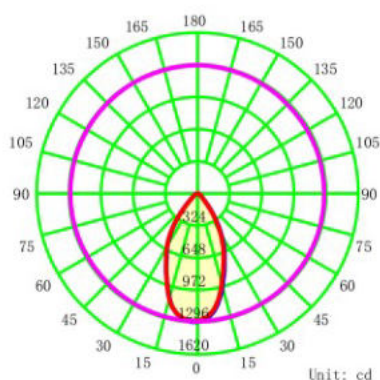

Code	Power	Size (mm)	Material	Input voltage	Led chip	RA	Efficiency	Beam angle	Details
SWYCD05C	18W	ø230*40	ABS + Resin	AC/DC 12V	Osram	80	110LM/W	30°/45° /60°/90°	1.CCT: CW/WW/B/G/R/Y/RGB 2.IP68 3. Self control/Remote control Switch control/DMX512/ Wifi control (RGB remote control within 30m)
SWYCD05C	30W	ø260*50							
SWYCD05C	18W	ø230*40	ABS + Resin	AC12V	Epistar	/	RGB	30°/45° /60°/90°	
SWYCD05C	30W	ø260*50							

Luminous Intensity Distribution Curve